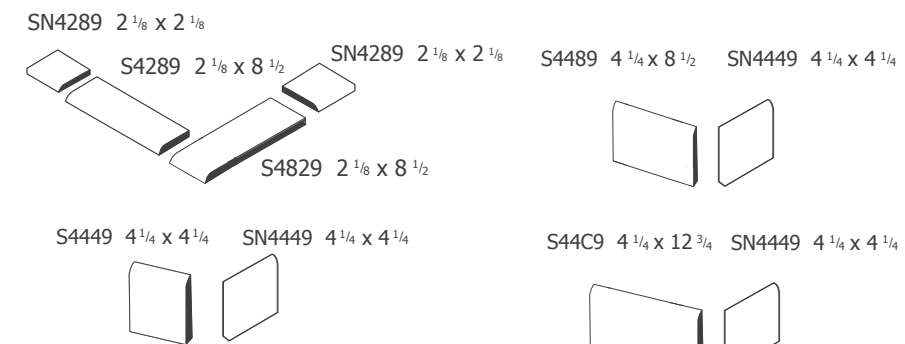

trim (Available in all colors)

surface trim