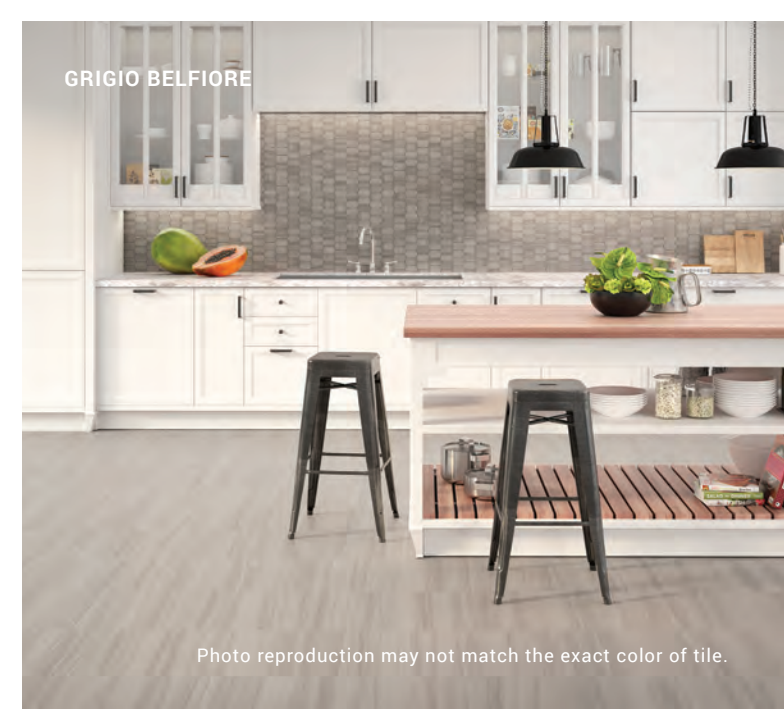

Photo reproduction may not match the exact color of tile.