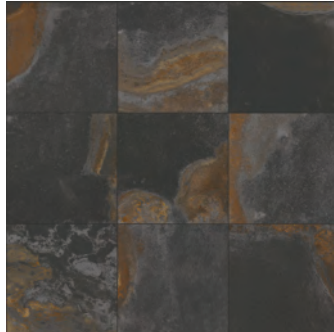

### FLOOR TILE

Terra Maia

Telesto

Nemesis

### Installing All Encierro Colors in a Single Installation\*

### WALL TILE

Terra Maia

Telesto

Nemesis

\*All three colors can be installed together for a very unique installation. When doing so, please be sure to order enough material of the individual colors to accommodate the range of color and design variation. The recommended percentages as shown in the image are 40% Terra Maia, 30% Telesto, and 30% Nemesis.