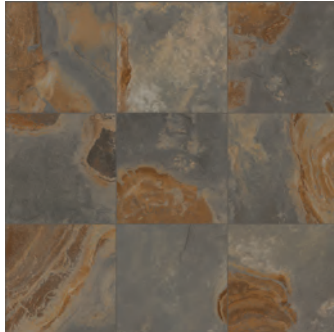

### FLOOR TILE

Terra Maia

Telesto

Nemesis

### Installing All Encierro Colors in a Single Installation\*