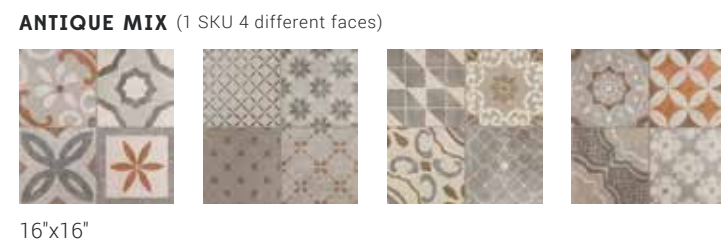

interceramicusa.com

CEMENTINE

Durabody Ceramic Floor Tile

Interceramic®
CRAFTED FOR LIFE

Suitable Rooms

Variation Rating: MODERATE
Light to moderate shade and texture variation with in each carton