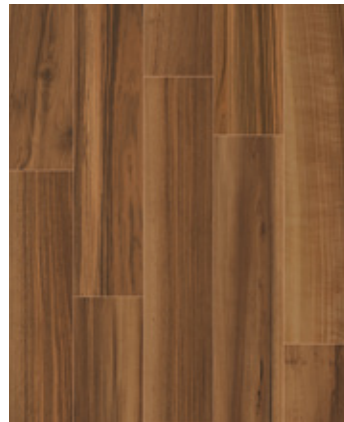

CHESTNUT BROWN