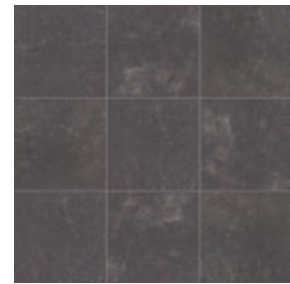

TRIBECA

Glazed Colored-Body Porcelain Rectified Floor Tile

Interceramic®
CRAFTED FOR LIFE
interceramicusa.com

TRIBECA

Glazed Colored-Body Porcelain Rectified Floor Tile

DUSK

24"x24" R, 12"x24" R PEI IV

STORM

24"x24" R, 12"x24" R PEI IV

NIGHT

24"x24" R, 12"x24" R PEI III

DECORATIVE ACCENTS (Available in all colors)

12"x12"
Outlines Mosaic

12"x12"
Outlines Mosaic

12"x12"
Outlines Mosaic

TRIM (Available in all colors)

3"x12"
Bullnose

6"x12"
Cove Base

1"x6"
Cove Base Corner Exterior and Interior