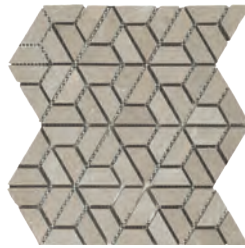

# BASOLE

Durabody Ceramic Floor Tile

### Suitable Rooms

Beige

PEI IV

Grigio

PEI III

Bruno

PEI III

### DECORATIVE ACCENTS

12"x10"  
Geometric Mosaic

12"x10"  
Geometric Mosaic

12"x10"  
Geometric Mosaic

### SIZES

12"x24"  
Up to 25 Faces

20"x20"  
Up to 25 Faces

3"x12"  
Bullnose