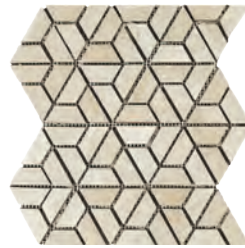

# BASOLE

Durabody Ceramic Floor Tile

### Suitable Rooms

Beige

PEI IV

Grigio

PEI III

Bruno

PEI III

### DECORATIVE ACCENTS

12"x10"  
Geometric Mosaic

12"x10"  
Geometric Mosaic

12"x10"  
Geometric Mosaic

### SIZES

12"x24"  
Up to 25 Faces

20"x20"  
Up to 25 Faces

3"x12"  
Bullnose