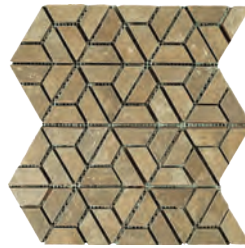

# BASOLE

Durabody Ceramic Floor Tile

### Suitable Rooms

Beige

PEI IV

Grigio

PEI III

Bruno

PEI III

### DECORATIVE ACCENTS

12"x10"  
Geometric Mosaic

12"x10"  
Geometric Mosaic

12"x10"  
Geometric Mosaic

### SIZES

12"x24"  
Up to 25 Faces

20"x20"  
Up to 25 Faces

3"x12"  
Bullnose