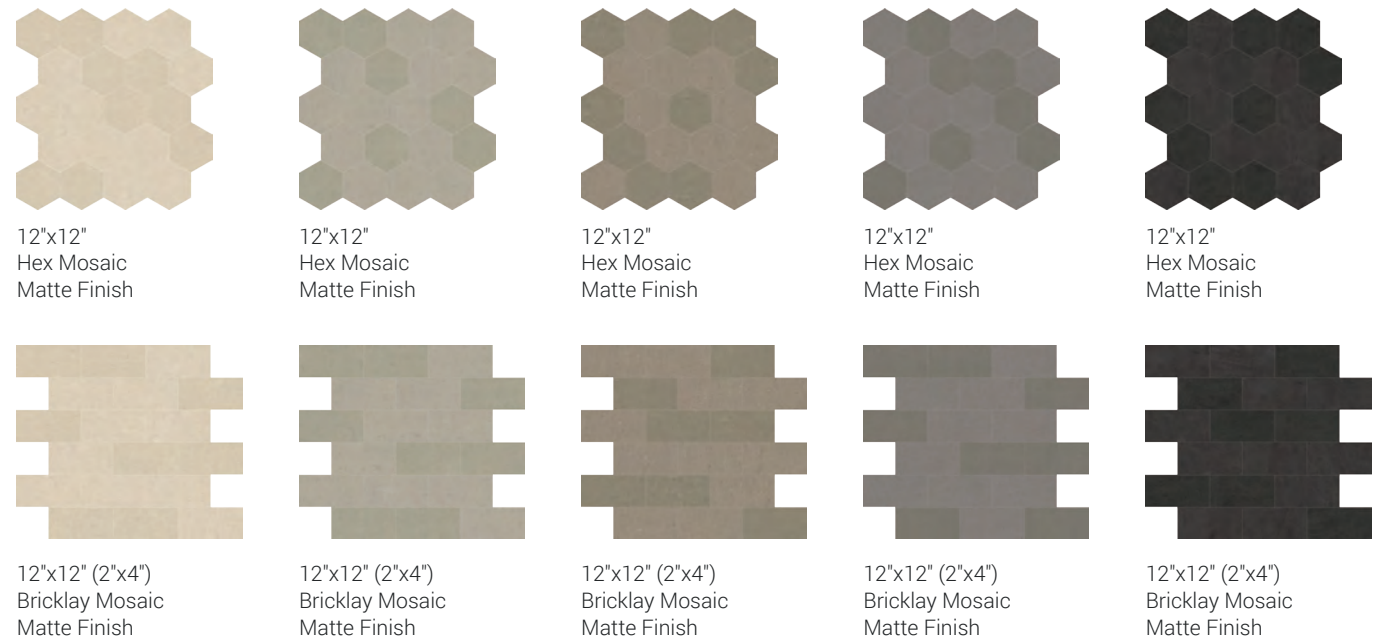

# BOARDROOM

Unglazed Double Loaded Through-Body  
Porcelain Rectified Floor Tile

### SIZES

### TRIM (Available in all colors)

**Variation Rating: HIGH**  
High shade and texture  
variation with in each carton

Photo reproduction may not match the exact color of tile.