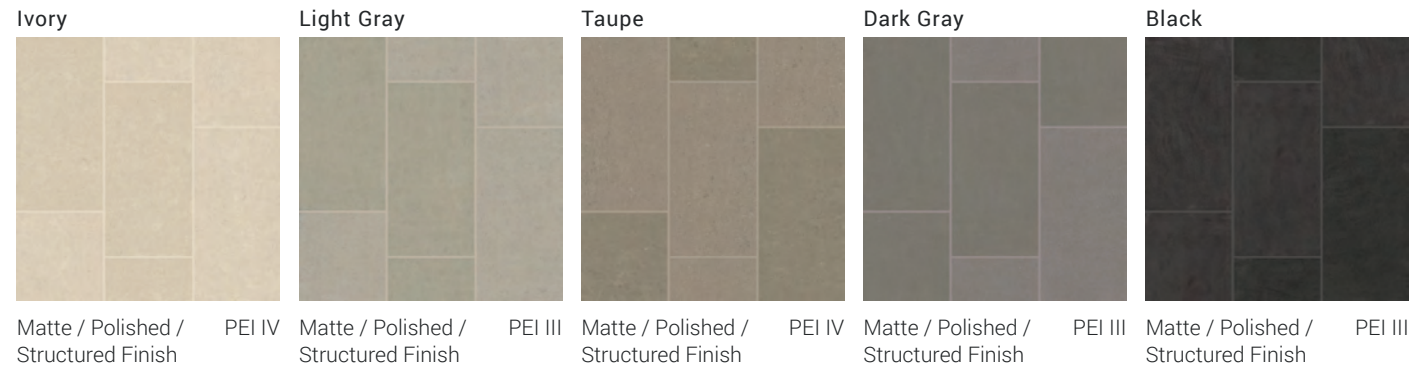

# BOARDROOM

Unglazed Double Loaded Through-Body  
Porcelain Rectified Floor Tile

### Suitable Rooms

\* ADA Compliant only on Matte and Structured Finish

### TRIM (Available in all colors)

**Variation Rating: HIGH**  
High shade and texture  
variation with in each carton

Photo reproduction may not match the exact color of tile.