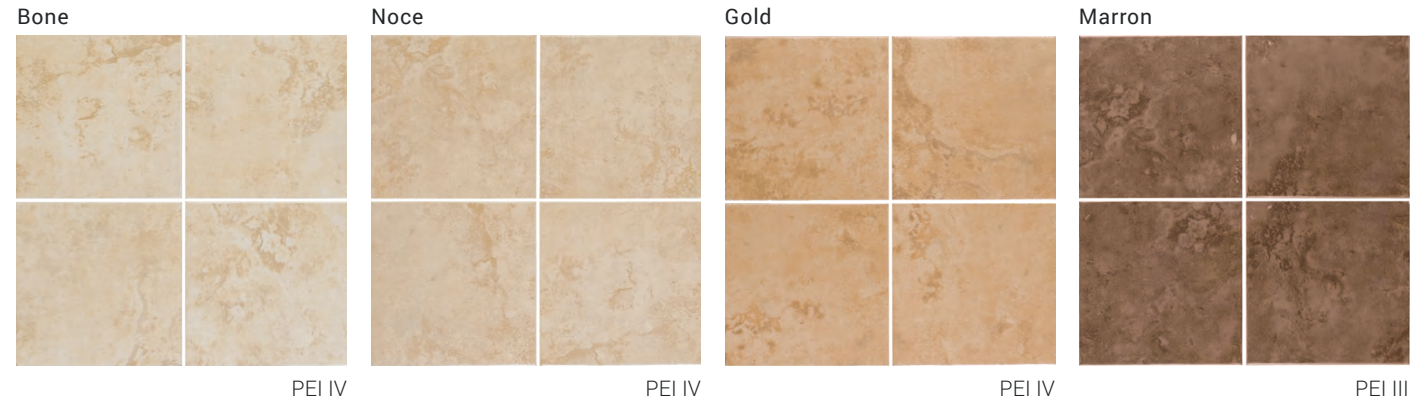

BRUSELAS

Durabody Ceramic Floor Tile & Glazed Ceramic Wall Tile

Suitable Rooms

FLOOR TILE

WALL TILE

DECORATIVE ACCENTS

6"x6" (2"x2")
Random Mosaic

FLOOR TILE SIZES

16"x16" 13"x13"

FLOOR TILE TRIM (Available in all colors)

3"x16" Bullnose 3"x13" Bullnose

Variation Rating: MODERATE
Light to moderate shade and texture variation with in each carton

WALL TILE SIZES

6"x6" 3"x6"

WALL TILE TRIM (Available in all colors)

2"x6" S4269 Bullnose 2"x2" SN4269 Bullnose Corner Exterior 6"x6" S4669 Bullnose 6"x6" SN4669 Bullnose Corner Exterior

Additional trim available, see pages 297-298 for complete offering of wall tile trim.