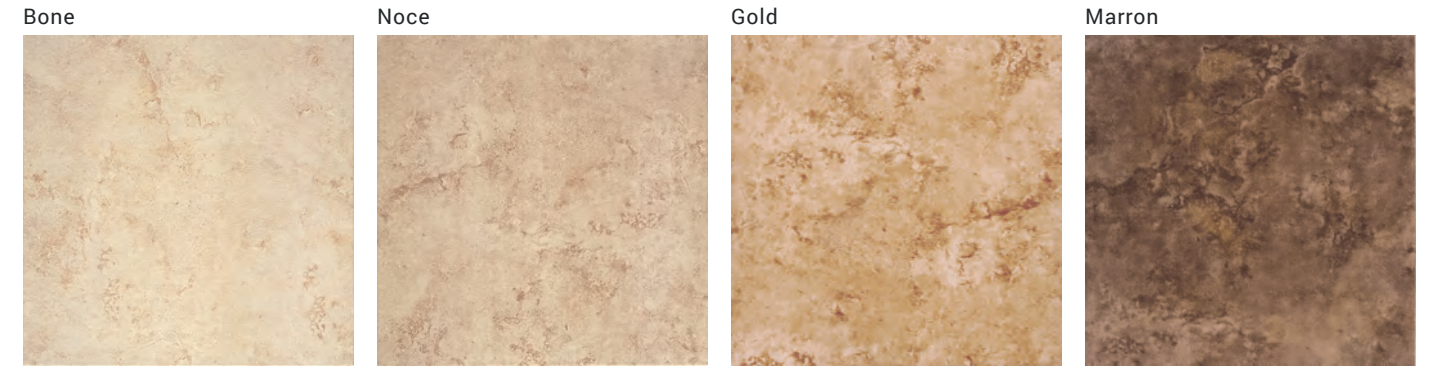

BRUSELAS

Durabody Ceramic Floor Tile & Glazed Ceramic Wall Tile

Suitable Rooms

FLOOR TILE

WALL TILE

DECORATIVE ACCENTS

6"x6" (2"x2")
Random Mosaic

FLOOR TILE SIZES

16"x16" 13"x13"

FLOOR TILE TRIM (Available in all colors)

3"x16" Bullnose 3"x13" Bullnose

Variation Rating: MODERATE
Light to moderate shade and texture variation with in each carton

WALL TILE SIZES

6"x6" 3"x6"

WALL TILE TRIM (Available in all colors)

2"x6" S4269 Bullnose 2"x2" SN4269 Bullnose Corner Exterior 6"x6" S4669 Bullnose 6"x6" SN4669 Bullnose Corner Exterior

Additional trim available, see pages 297-298 for complete offering of wall tile trim.