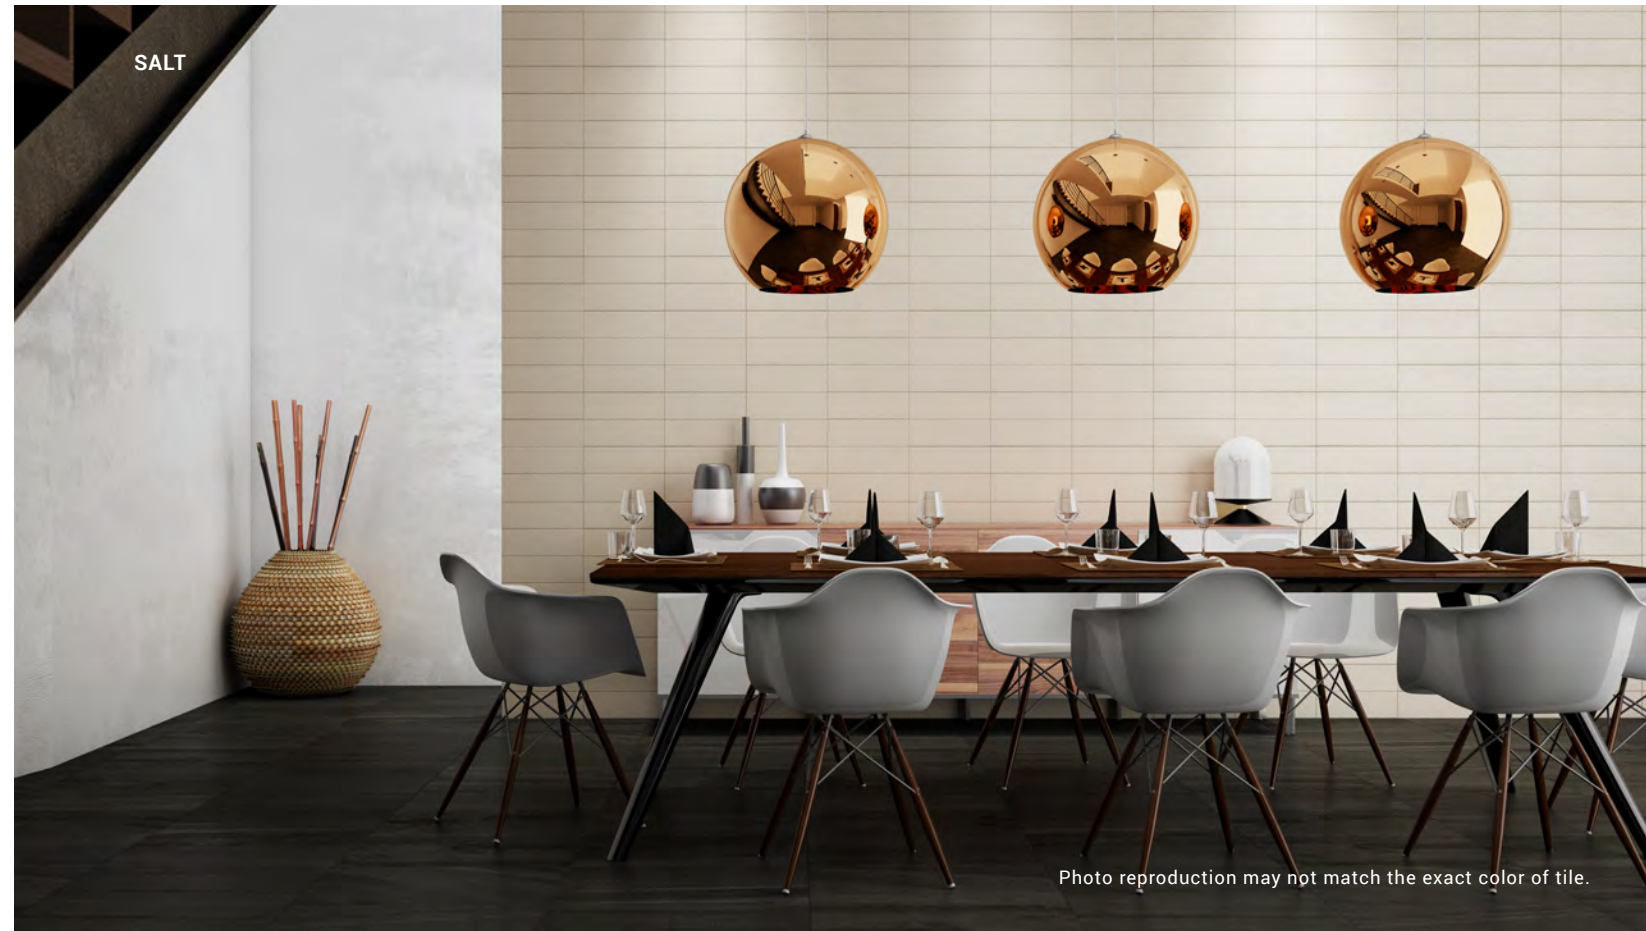

CELLAR

Glazed Ceramic Wall Tile

Suitable Rooms

UP TO 66 UNIQUE FACES

Salt

Dairy

Root

ROOT

SALT

SIZES

4 1/4" x 12 3/4"
Up to 66 Faces

TRIM (Available in all colors)

4 1/4" x 12 3/4"
S4C49
Bullnose

4 1/4" x 12 3/4"
S44C9
Bullnose

Variation Rating: HIGH
High shade and texture variation with in each carton