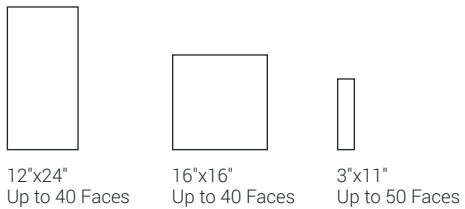

CONTOUR

Durabody Ceramic Floor Tile

Suitable Rooms

Calacatta

Zebrino

DECORATIVE ACCENTS

11"x13"
Weave Mosaic

11"x13"
Weave Mosaic

11"x13"
Mix
Weave Mosaic

CALACATTA SIZES

ZEBRINO SIZES

TRIM (Available in all colors)

Variation Rating: HIGH
High shade and texture variation with in each carton

CALACATTA