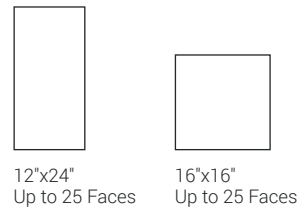

CONTOUR

Durabody Ceramic Floor Tile

Suitable Rooms

Calacatta

Zebrino

DECORATIVE ACCENTS

11"x13"
Weave Mosaic

11"x13"
Weave Mosaic

11"x13"
Mix
Weave Mosaic

CALACATTA SIZES

ZEBRINO SIZES

TRIM (Available in all colors)

Variation Rating: HIGH
High shade and texture variation with in each carton

CALACATTA