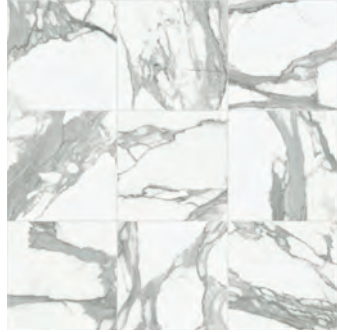

CONTOUR

Durabody Ceramic Floor Tile

Suitable Rooms

Calacatta

Zebrino

DECORATIVE ACCENTS

11"x13"
Weave Mosaic

11"x13"
Weave Mosaic

11"x13"
Mix
Weave Mosaic

CALACATTA SIZES

ZEBRINO SIZES

TRIM (Available in all colors)

Variation Rating: HIGH
High shade and texture variation with in each carton

CALACATTA