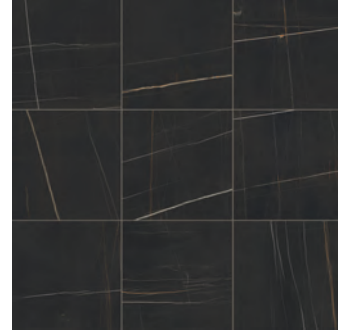

CRESCENT

Durabody Ceramic Floor Tile

Suitable Rooms

Cape Grace

PEI IV

Spectator

PEI IV

Villa Cora

PEI III

Fogo Island

PEI III

DECORATIVE ACCENTS

12"x12"
Honeycomb Mosaic

12"x12"
Honeycomb Mosaic

12"x12"
Honeycomb Mosaic

12"x12"
Honeycomb Mosaic

10"x12"
Cape Grace/Spectator Mix
Knot Mosaic

10"x12"
Cape Grace/Fogo Island Mix
Knot Mosaic

10"x12"
Villa Cora/Fogo Island Mix
Knot Mosaic

SIZES

12"x24"
Up to 40 Faces

16"x16"
Up to 40 Faces

3"x12"
Bullnose