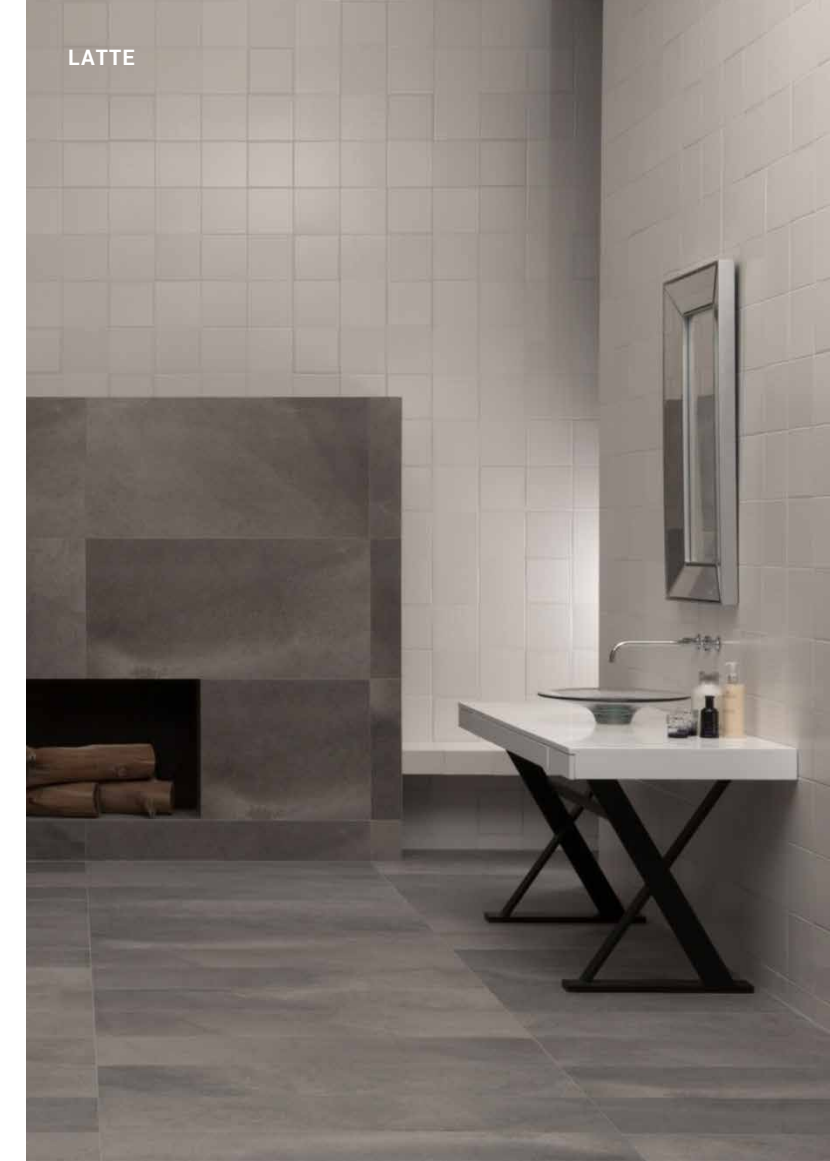

8"x8"
Rombo

8"x8"
Arancia

8"x8"
Lineale

8"x8"
Angoli

8"x8"
Circoli

8"x8"
Rettangoli

SIZES

8"x8"

Variation Rating: MODERATE
Light to moderate shade and texture variation with in each carton

AVIO

LATTE

CIELO

MODELLI X, MODELLI V, LINEALE, ANGOLI, CIRCOLI & RETTANGOLI

Photo reproduction may not match the exact color of tile.