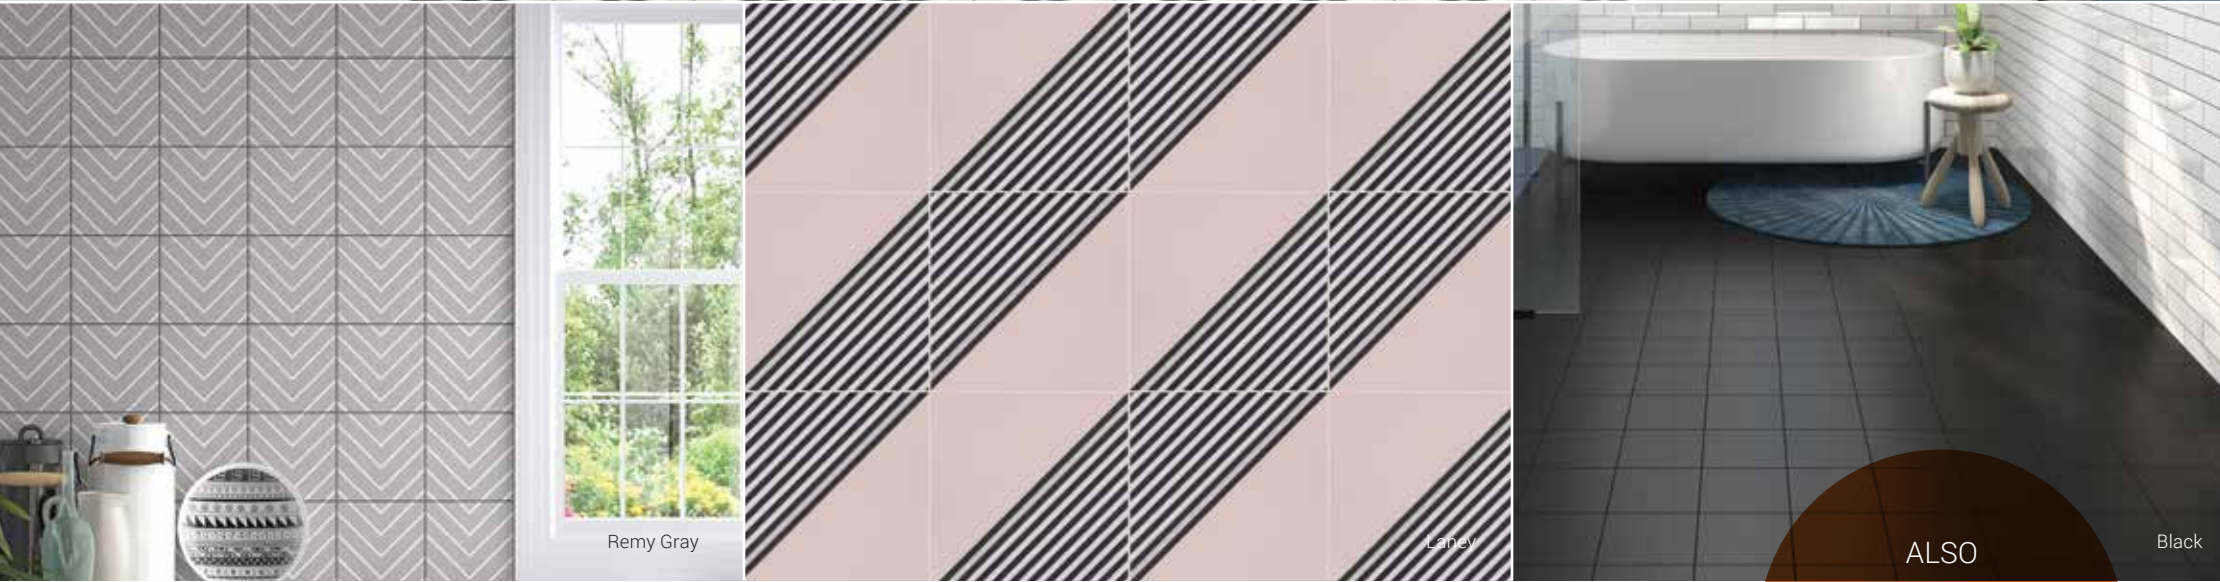

FORM

DURABODY® GLAZED CERAMIC FLOOR TILE

TILE

DECORATIVE ACCENTS

*In order to create the intended pattern, all pieces must be positioned with the design going in the same direction and installed on a 50% offset.

Photo reproduction may not match the exact color of tile.

SIZES

8"x8"
Up to 25 Face

ALSO
COORDINATES
WITH
FUNCTION