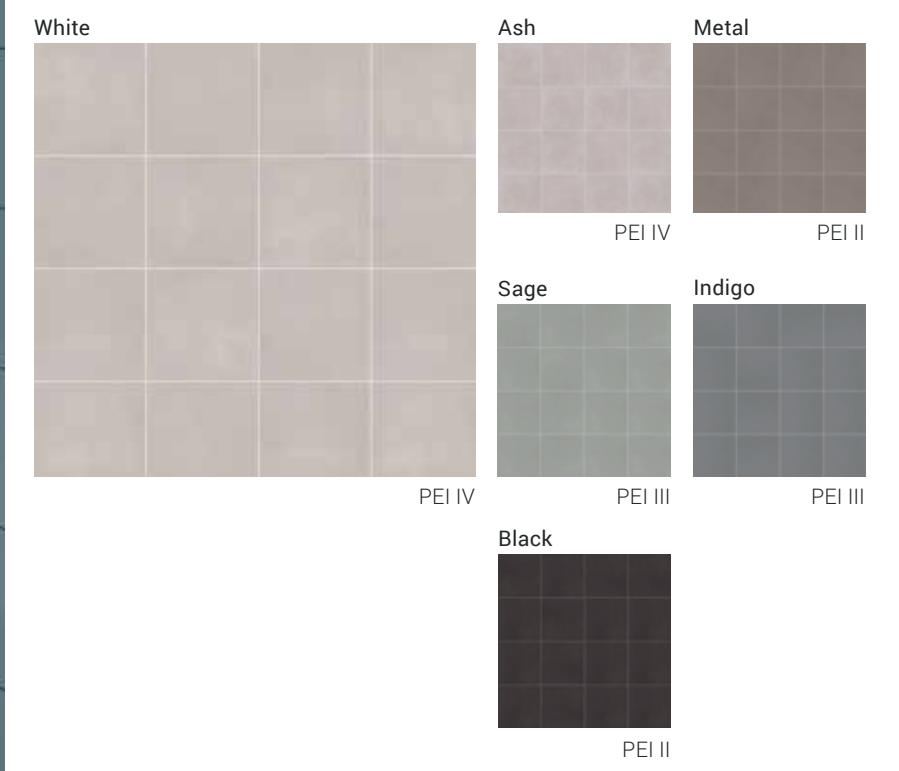

FORM

DURABODY® GLAZED CERAMIC FLOOR TILE

TILE

DECORATIVE ACCENTS

*In order to create the intended pattern, all pieces must be positioned with the design going in the same direction and installed on a 50% offset.

Photo reproduction may not match the exact color of tile.

SIZES

8"x8"
Up to 25 Face

ALSO
COORDINATES
WITH
FUNCTION