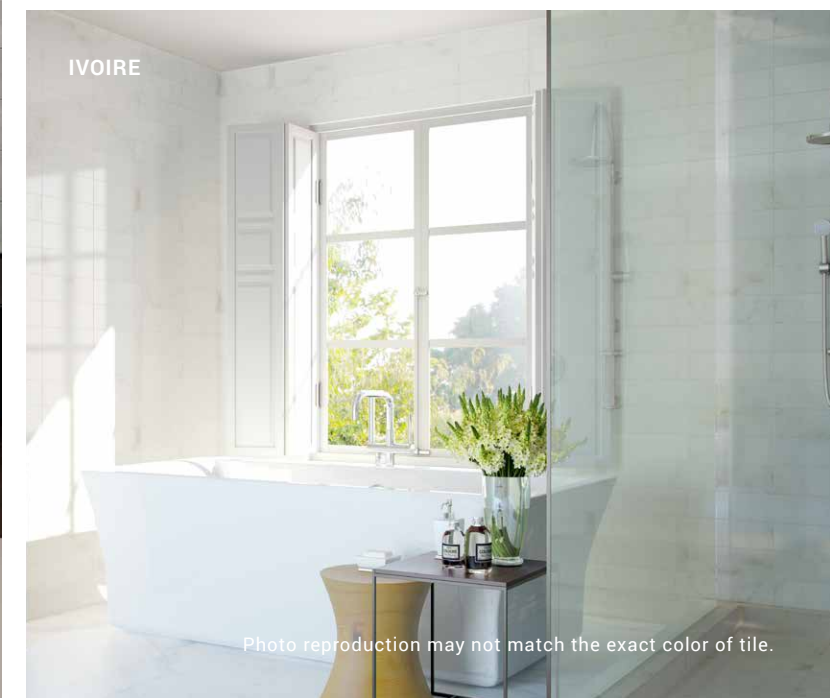

MARBRE

Glazed Ceramic Wall Tile

Suitable Rooms

Ivoire

Natural & Brilliant Finish
29 Faces

Creme

Natural & Brilliant Finish
40 Faces

Grey

Natural & Brilliant Finish
25 Faces

Brune

Natural & Brilliant Finish
57 Faces

SIZES

4 1/4" x 12 3/4"
Up to 57 Faces

TRIM (Available in all colors)

4 1/4" x 12 3/4"
S4C49
Bullnose

4 1/4" x 12 3/4"
S44C9
Bullnose