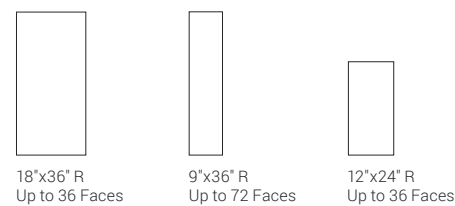

Photo reproduction may not match the exact color of tile.

SIZES

TRIM (Available in all colors)

CONCRETE LOOKS | MODULOR