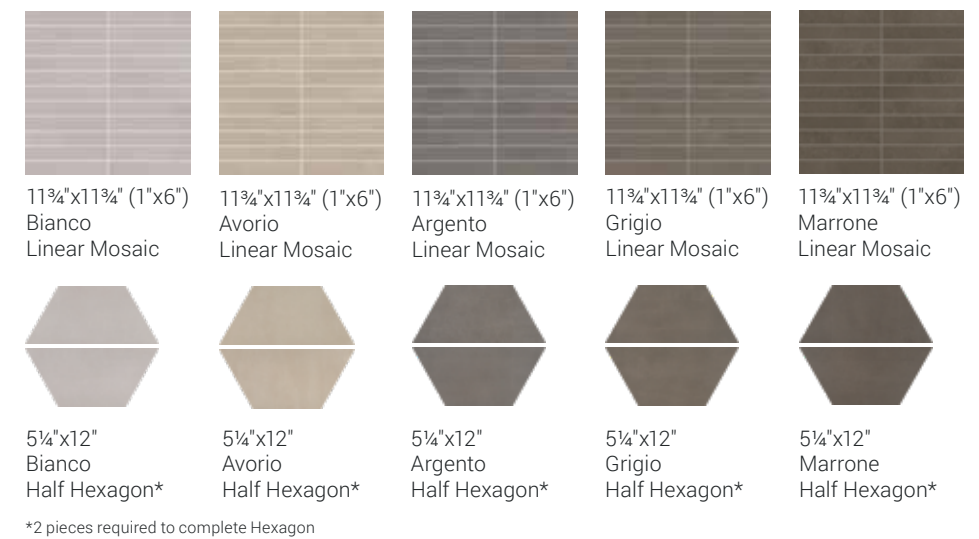

MODULOR

DURATEC™ GLAZED PORCELAIN FLOOR TILE
RECTIFIED

FLOOR TILE

DECORATIVE ACCENTS

*2 pieces required to complete Hexagon

Argento & Bianco

Avorio

Bianco & Grigio

Photo reproduction may not match the exact color of tile.

SIZES

TRIM (Available in all colors)

CONCRETE LOOKS | MODULOR