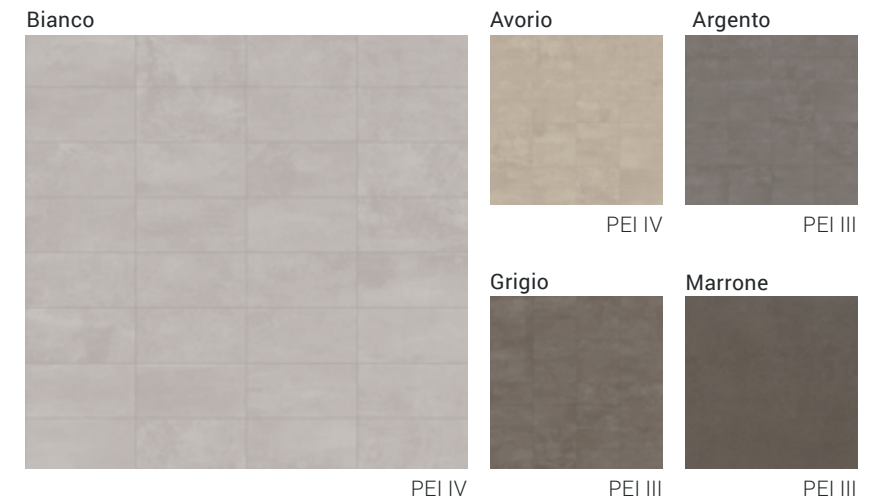

MODULOR

DURATEC™ GLAZED PORCELAIN FLOOR TILE
RECTIFIED

FLOOR TILE

DECORATIVE ACCENTS

*2 pieces required to complete Hexagon

Argento & Bianco

Avorio

Bianco & Grigio

Photo reproduction may not match the exact color of tile.

SIZES

TRIM (Available in all colors)

CONCRETE LOOKS | MODULOR