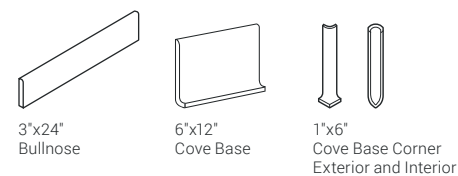

TRIM (Available in all colors)

CONCRETE LOOKS | MODULOR