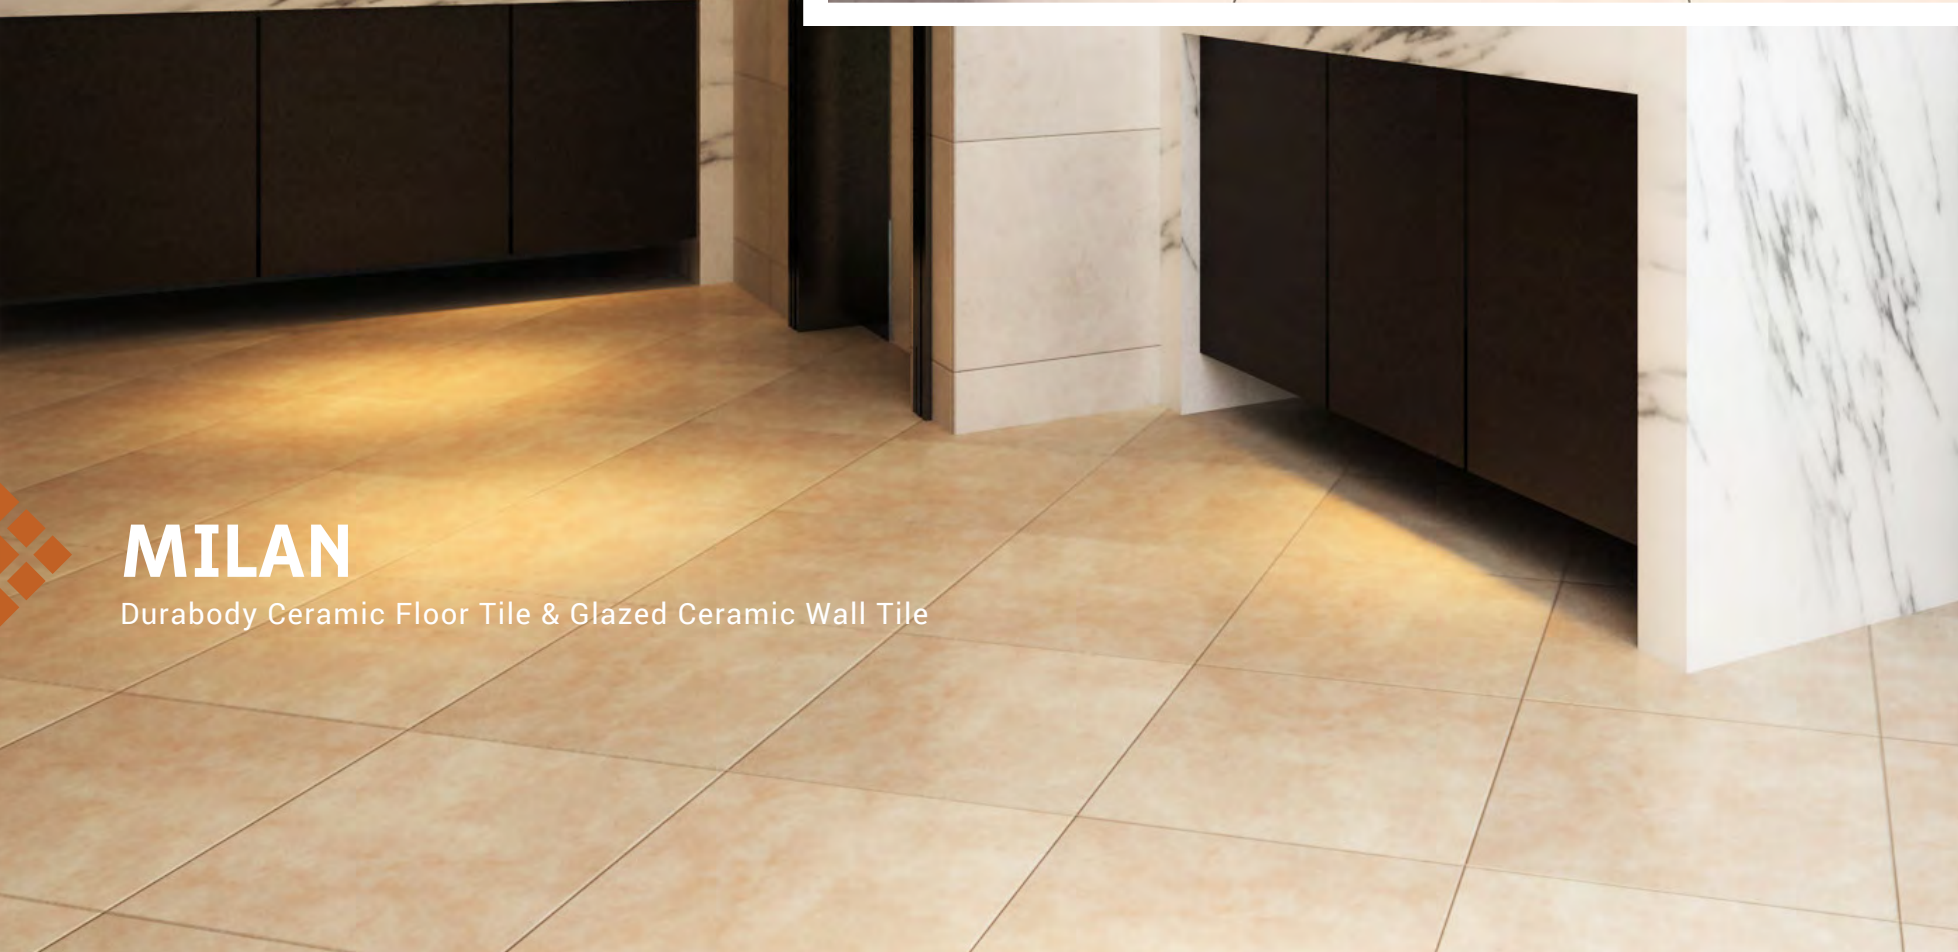

10"x16"

WALL TILE TRIM (Available in all colors)

3"x10"
Bullnose

3"x3"
Bullnose Corner
Exterior

CAPPUCCINO & IVORY

IVORY

GRAY

MILAN