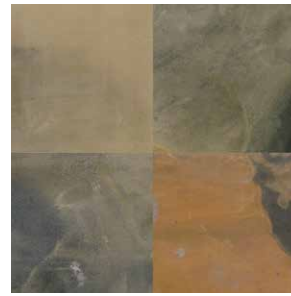

SLATE

Natural Slate

Suitable Rooms

Autumn Mist

12"x24", 16"x16", 12"x12"
+ Versailles Pattern*

California Gold

12"x24", 16"x16", 12"x12"
+ Versailles Pattern*
Ledger Panels

Primrose

12"x24", 16"x16", 12"x12"
+ Versailles Pattern*
+ Ledger Panels

Sanjani

16"x16", 12"x12"

Brazilian Black

12"x24", 16"x16", 12"x12"

Rustic Gold

12"x24", 16"x16", 12"x12"

Golden White

16"x16", 12"x12"
+ Ledger Panels

Ostrich Grey Honed

16"x16", 12"x12"

Copper Quartzite Honed

16"x16", 12"x12"

*Versailles Pattern consists of: 2 pieces 16"x24", 4 pieces 16"x16", 2 pieces 8"x16" and 4 pieces 8"x8". Must order 2 cartons to complete pattern.

SIZES

12"x24"

16"x16"

12"x12"

Versailles Pattern

6"x24"
Ledger Panel

6"
Ledger Panel
Corner

PRIMROSE NATURAL