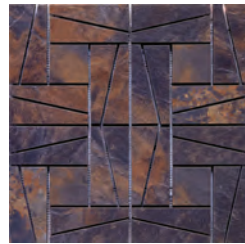

# SLATE SUPREMO

Durabody Ceramic Floor Tile

### DECORATIVE ACCENTS

16"x16"  
Mosaic

16"x16"  
Mosaic

16"x16"  
Mosaic

6"x12"  
Linear Mosaic

6"x12"  
Linear Mosaic

6"x12"  
Linear Mosaic

### SIZES

16"x24"  
Up to 36 Faces

5"x24"  
Up to 108 Faces

16"x16"  
Up to 40 Faces

13"x13"  
Up to 36 Faces