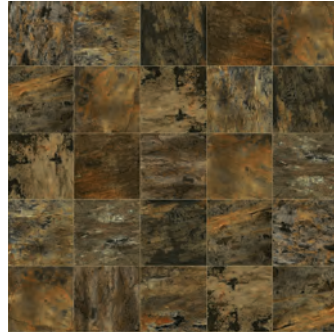

# SLATE SUPREMO

Durabody Ceramic Floor Tile

### Suitable Rooms

Winter

Autumn

Multicolor

### SIZES

16"x24"  
Up to 36 Faces

5"x24"  
Up to 108 Faces

16"x16"  
Up to 40 Faces

13"x13"  
Up to 36 Faces