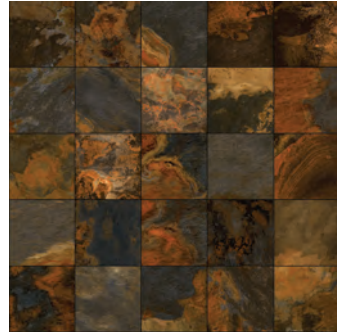

# SLATE SUPREMO

Durabody Ceramic Floor Tile

### Suitable Rooms

Winter

Autumn

Multicolor

### DECORATIVE ACCENTS

16"x16"  
Mosaic

16"x16"  
Mosaic

16"x16"  
Mosaic

6"x12"  
Linear Mosaic

6"x12"  
Linear Mosaic

6"x12"  
Linear Mosaic

### SIZES

16"x24"  
Up to 36 Faces

5"x24"  
Up to 108 Faces

16"x16"  
Up to 40 Faces

13"x13"  
Up to 36 Faces