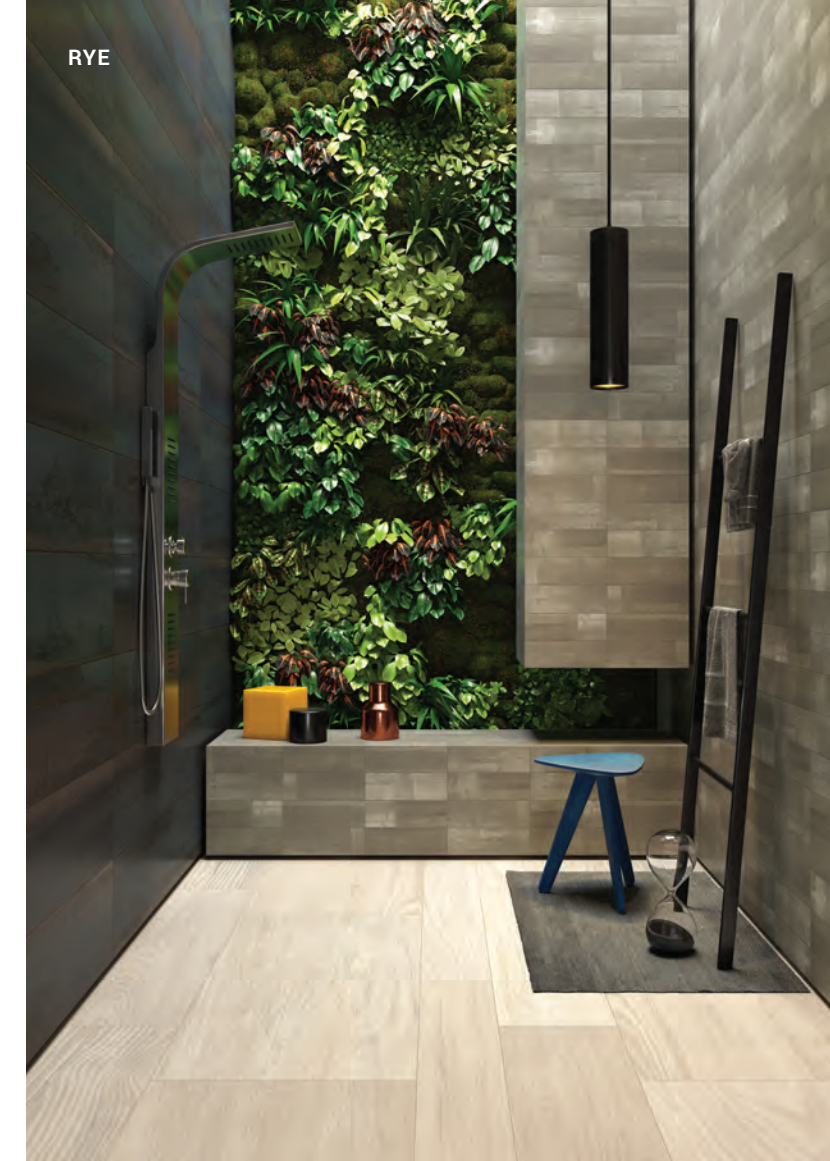

### TRIM (Available in all colors)

4 1/4" x 12 3/4"  
S4C49  
Bullnose

4 1/4" x 12 3/4"  
S44C9  
Bullnose

Variation Rating: **SUBSTANTIAL**  
Substantial shade and texture variation with in each carton.

RYE

RYE

STOUT

STOUT

Photo reproduction may not match the exact color of tile.