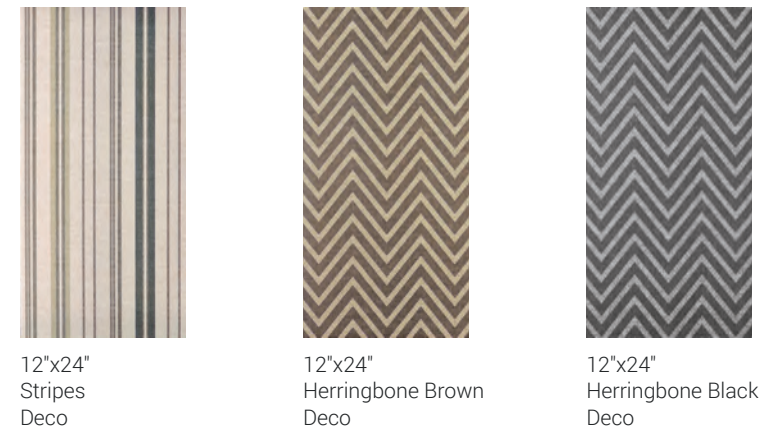

TESSUTO

Glazed Porcelain Floor Tile & Glazed Ceramic Wall Tile

PORCELAIN

Suitable Rooms

FLOOR TILE

WALL TILE

DECORATIVE ACCENTS

12"x24"
Stripes
Deco

12"x24"
Herringbone Brown
Deco

12"x24"
Herringbone Black
Deco

FLOOR TILE SIZES

12"x24"

FLOOR TILE TRIM (Available in all colors)

3"x12"
Bullnose

Variation Rating: MODERATE
Light to moderate shade and texture variation with in each carton