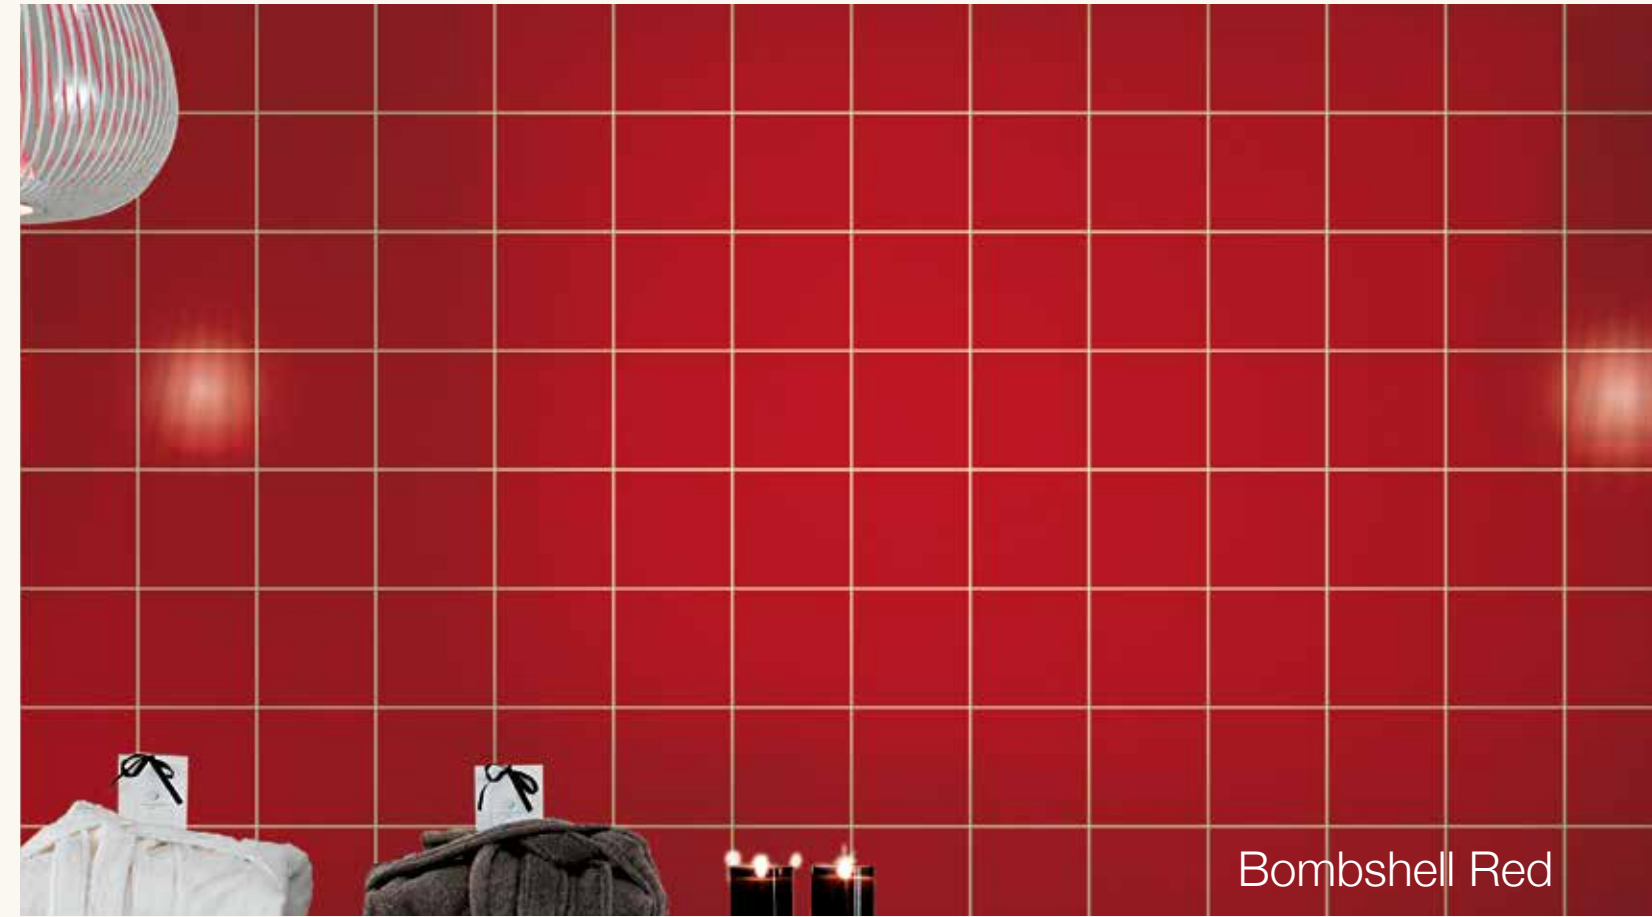

K T S P

www.interceramic.com

Bombshell Red

lipstick

Inspired by the intrepid red that a woman wears on her lips, Lipstick fulfills the desire for a basic yet striking shade of tile. Bombshell red is sure to stir up excitement in any design motif.

lipstick

Ideal for all commercial and residential wall applications.

Glazed Ceramic Wall Tile
STS L

Floor: Sea Stone Calcite, Wall: Bombshell Red, Interglass Pearl Ivory

Color

Bombshell Red

Sizes

exterior and interior wall tile