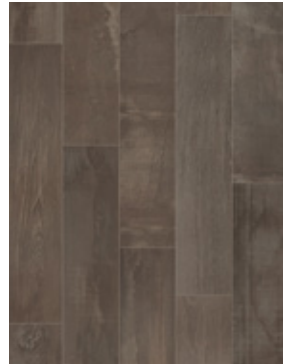

RICK

8"x40" R

PEI III