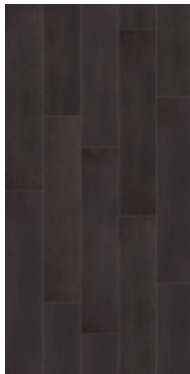

DEEP UMBER

8"x40" R PEI III

DECORATIVE ACCENTS (Available in all colors)