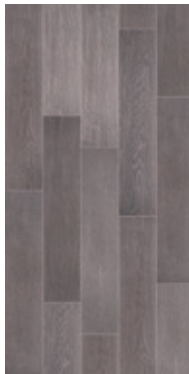

DARK ASH

8"x40" R PEI IV