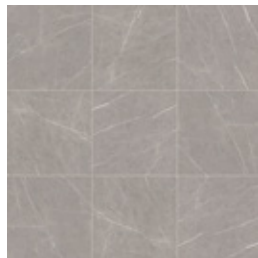

FIFTH AVENUE

Glazed Colored-Body Porcelain Rectified Floor Tile

Interceramic®
CRAFTED FOR LIFE
interceramicusa.com

FIFTH AVENUE

Glazed Colored-Body Porcelain Rectified Floor Tile

* ADA Compliant only on Matte Finish

MADISON

12"x24" R, 24"x24" R
Matte / Polished Finish PEI IV

PARK

12"x24" R, 24"x24" R
Matte / Polished Finish PEI IV

LEXINGTON

12"x24" R, 24"x24" R
Matte / Polished Finish PEI III

BROADWAY

12"x24" R, 24"x24" R
Matte / Polished Finish PEI III

DECORATIVE ACCENTS (Available in all colors)

12"x12" (2"x4")
Bricklay Mosaic
Matte Finish

12"x12" (2"x4")
Bricklay Mosaic
Matte Finish

12"x12" (2"x4")
Bricklay Mosaic
Matte Finish

12"x12" (2"x4")
Bricklay Mosaic
Matte Finish