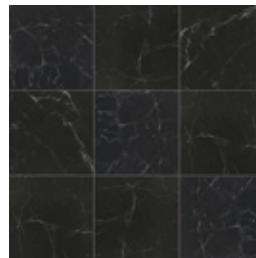

FIFTH AVENUE

Glazed Colored-Body Porcelain Rectified Floor Tile

Interceramic®
CRAFTED FOR LIFE
interceramicusa.com

FIFTH AVENUE

Glazed Colored-Body Porcelain Rectified Floor Tile

* ADA Compliant only on Matte Finish

MADISON

12"x24" R, 24"x24" R
Matte / Polished Finish PEI IV

PARK

12"x24" R, 24"x24" R
Matte / Polished Finish PEI IV

LEXINGTON

12"x24" R, 24"x24" R
Matte / Polished Finish PEI III

BROADWAY

12"x24" R, 24"x24" R
Matte / Polished Finish PEI III

DECORATIVE ACCENTS (Available in all colors)

12"x12" (2"x4")
Bricklay Mosaic
Matte Finish

12"x12" (2"x4")
Bricklay Mosaic
Matte Finish

12"x12" (2"x4")
Bricklay Mosaic
Matte Finish

12"x12" (2"x4")
Bricklay Mosaic
Matte Finish

TRIM (Available in all colors)

3"x12"
Bullnose
Matte / Polished Finish

6"x12"
Cove Base
Matte Finish

1"x6"
Cove Base Corner Exterior and Interior
Matte Finish