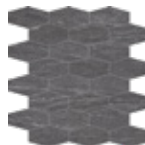

## DECORATIVE ACCENTS (Available in all colors)

12"x12"  
Linear Hex Mosaic

12"x12"  
Linear Hex Mosaic

12"x12"  
Linear Hex Mosaic

12"x12"  
Linear Hex Mosaic

## TRIM (Available in all colors)

3"x12"  
Bullnose

6"x12"  
Cove Base

1"x6"  
Cove Base Corner Exterior and Interior