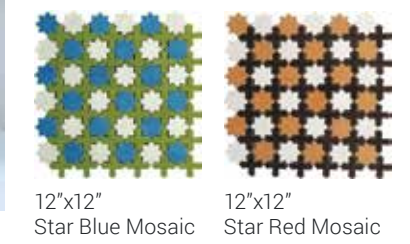

AQUARELLE

DURABODY® GLAZED CERAMIC FLOOR TILE & GLAZED CERAMIC WALL TILE

TILE

FLOOR & WALL

TILE

WALL

DECORATIVE ACCENTS

(Wall Tile)

Photo reproduction may not match the exact color of tile.

FLOOR TILE SIZES

WALL TILE SIZES

WALL TILE TRIM (Available in all colors)