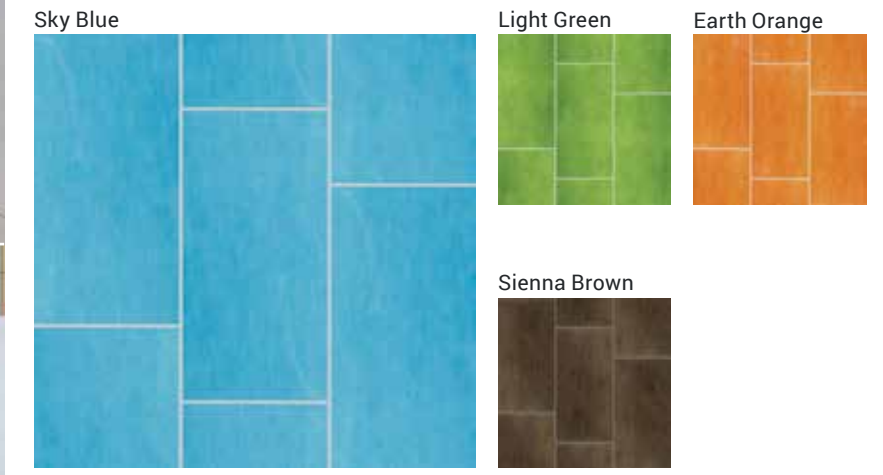

AQUARELLE

DURABODY® GLAZED CERAMIC FLOOR TILE & GLAZED CERAMIC WALL TILE

TILE

FLOOR & WALL

TILE

WALL

DECORATIVE ACCENTS

(Wall Tile)

Photo reproduction may not match the exact color of tile.

FLOOR TILE SIZES

WALL TILE SIZES

WALL TILE TRIM (Available in all colors)