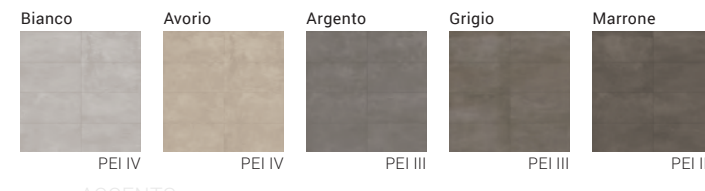

CONCRETE | DURATEC® GLAZED PORCELAIN RECTIFIED FLOOR TILE

24"x24" R, 12"x24" R, 6"x24" R

DECORATIVE CENTS

TRIM AVAILABLE:
3"x12" Bullnose
6"x12" Cove Base
1"x6" Cove Base Corner
Exterior and Interior

HABITAT | DURABODY® GLAZED CERAMIC FLOOR TILE

16"x16", 13"x13"

DECORATIVE CENTS

TRIM AVAILABLE:
3"x16" Bullnose

FORTYEIGHT | DURATEC® GLAZED PORCELAIN RECTIFIED FLOOR TILE

24"x48" R

MODULOR | DURATEC® GLAZED PORCELAIN RECTIFIED FLOOR TILE

18"x36" R, 12"x24" R

DECORATIVE CENTS

TRIM AVAILABLE:
3"x24" Bullnose
6"x12" Cove Base
1"x6" Cove Base Corner
Exterior and Interior

UNION SQUARE | DURABODY® GLAZED CERAMIC FLOOR TILE

8"x8"

UNION SQUARE York

MODULOR Marrone