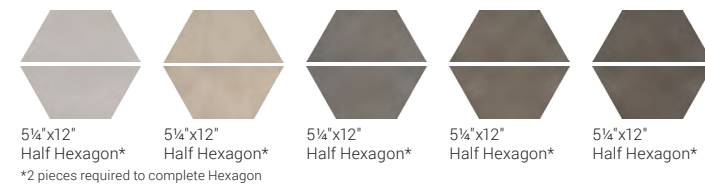

DECORATIVE CENTS