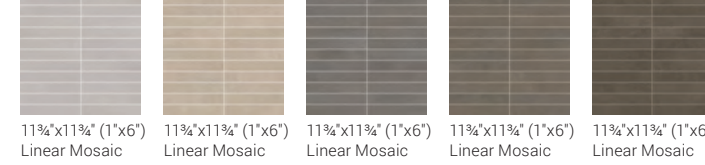

CONCRETE | DURATEC® GLAZED PORCELAIN RECTIFIED FLOOR TILE

24"x24" R, 12"x24" R, 6"x24" R

DECORATIVE CENTS

TRIM AVAILABLE:
3"x12" Bullnose
6"x12" Cove Base
1"x6" Cove Base Corner
Exterior and Interior

HABITAT | DURABODY® GLAZED CERAMIC FLOOR TILE

16"x16", 13"x13"

DECORATIVE CENTS

TRIM AVAILABLE:
3"x16" Bullnose

FORTYEIGHT | DURATEC® GLAZED PORCELAIN RECTIFIED FLOOR TILE

24"x48" R

MODULOR | DURATEC® GLAZED PORCELAIN RECTIFIED FLOOR TILE

18"x36" R, 12"x24" R

DECORATIVE CENTS

TRIM AVAILABLE:
3"x24" Bullnose
6"x12" Cove Base
1"x6" Cove Base Corner
Exterior and Interior

UNION SQUARE | DURABODY® GLAZED CERAMIC FLOOR TILE

8"x8"

UNION SQUARE York

MODULOR Marrone