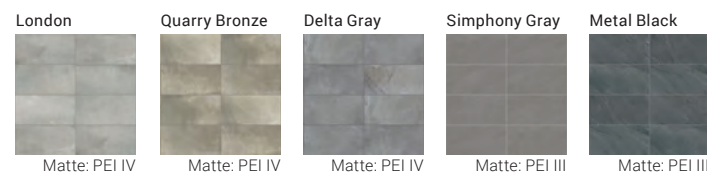

CONCRETE | DURATEC® GLAZED PORCELAIN RECTIFIED FLOOR TILE

24"x24" R, 12"x24" R, 6"x24" R

DECORATIVE CENTS

TRIM AVAILABLE:
3"x12" Bullnose
6"x12" Cove Base
1"x6" Cove Base Corner
Exterior and Interior

HABITAT | DURABODY® GLAZED CERAMIC FLOOR TILE

16"x16", 13"x13"

DECORATIVE CENTS

TRIM AVAILABLE:
3"x16" Bullnose

FORTYEIGHT | DURATEC® GLAZED PORCELAIN RECTIFIED FLOOR TILE

24"x48" R

MODULOR | DURATEC® GLAZED PORCELAIN RECTIFIED FLOOR TILE

18"x36" R, 12"x24" R

DECORATIVE CENTS

TRIM AVAILABLE:
3"x24" Bullnose
6"x12" Cove Base
1"x6" Cove Base Corner
Exterior and Interior

UNION SQUARE | DURABODY® GLAZED CERAMIC FLOOR TILE

8"x8"

UNION SQUARE York

MODULOR Marrone