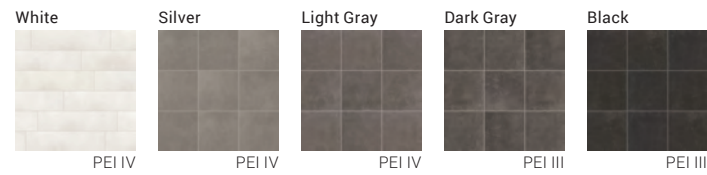

CONCRETE | DURATEC® GLAZED PORCELAIN RECTIFIED FLOOR TILE

24"x24" R, 12"x24" R, 6"x24" R

DECORATIVE CENTS

TRIM AVAILABLE:
3"x12" Bullnose
6"x12" Cove Base
1"x6" Cove Base Corner
Exterior and Interior

HABITAT | DURABODY® GLAZED CERAMIC FLOOR TILE

16"x16", 13"x13"

DECORATIVE CENTS

TRIM AVAILABLE:
3"x16" Bullnose

FORTYEIGHT | DURATEC® GLAZED PORCELAIN RECTIFIED FLOOR TILE

24"x48" R

MODULOR | DURATEC® GLAZED PORCELAIN RECTIFIED FLOOR TILE

18"x36" R, 12"x24" R

DECORATIVE CENTS

TRIM AVAILABLE:
3"x24" Bullnose
6"x12" Cove Base
1"x6" Cove Base Corner
Exterior and Interior

UNION SQUARE | DURABODY® GLAZED CERAMIC FLOOR TILE

8"x8"

UNION SQUARE York

MODULOR Marrone