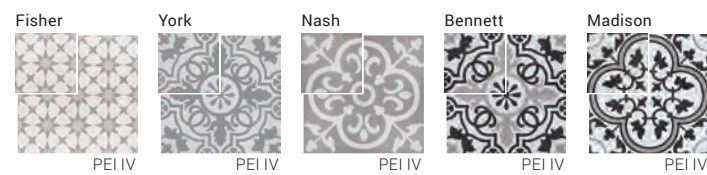

DECORATIVE CENTS

TRIM AVAILABLE:
3"x24" Bullnose
6"x12" Cove Base
1"x6" Cove Base Corner
Exterior and Interior

UNION SQUARE | DURABODY® GLAZED CERAMIC FLOOR TILE

8"x8"

UNION SQUARE York

MODULOR Marrone