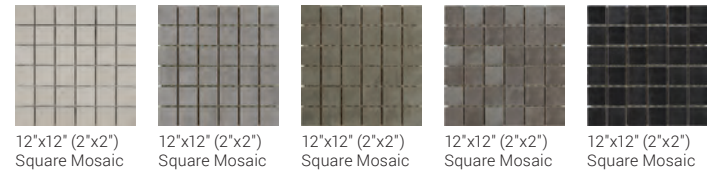

CONCRETE | DURATEC® GLAZED PORCELAIN RECTIFIED FLOOR TILE

24"x24" R, 12"x24" R, 6"x24" R

DECORATIVE CENTS

TRIM AVAILABLE:
3"x12" Bullnose
6"x12" Cove Base
1"x6" Cove Base Corner
Exterior and Interior

HABITAT | DURABODY® GLAZED CERAMIC FLOOR TILE

16"x16", 13"x13"

DECORATIVE CENTS

TRIM AVAILABLE:
3"x16" Bullnose

FORTYEIGHT | DURATEC® GLAZED PORCELAIN RECTIFIED FLOOR TILE

24"x48" R

MODULOR | DURATEC® GLAZED PORCELAIN RECTIFIED FLOOR TILE

18"x36" R, 12"x24" R

DECORATIVE CENTS

TRIM AVAILABLE:
3"x24" Bullnose
6"x12" Cove Base
1"x6" Cove Base Corner
Exterior and Interior

UNION SQUARE | DURABODY® GLAZED CERAMIC FLOOR TILE

8"x8"

UNION SQUARE York

MODULOR Marrone