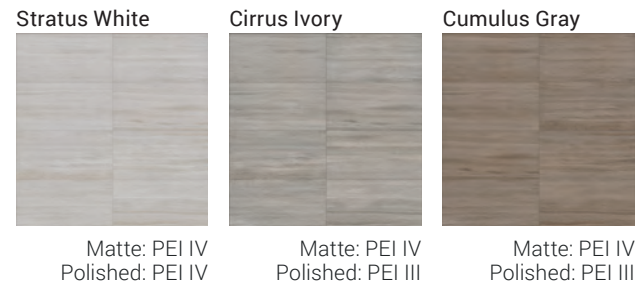

ARIA

DURATEC™ GLAZED PORCELAIN RECTIFIED FLOOR TILE

*ADA compliant only on matte finish

Stratus White

Cumulus Gray

*ADA compliant only on matte finish

All Colors

Sparta Gray

CORTINA

DURATEC™ GLAZED PORCELAIN RECTIFIED FLOOR TILE

All Colors

FLOOR TILE

DECORATIVE ACCENTS

FLOOR TILE

DECORATIVE ACCENTS

SIZES

TRIM (Available in all colors)

SIZES

TRIM (Available in all colors)