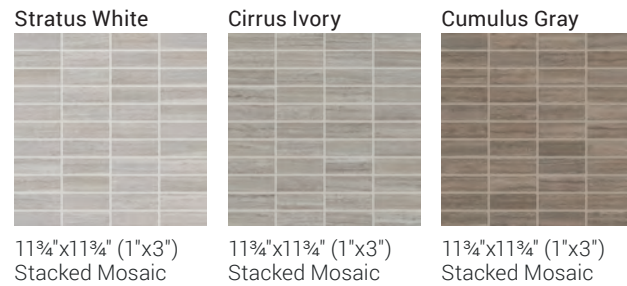

ARIA

DURATEC™ GLAZED PORCELAIN RECTIFIED FLOOR TILE

*ADA compliant only on matte finish

Stratus White

Cumulus Gray

*ADA compliant only on matte finish

All Colors

Sparta Gray

CORTINA

DURATEC™ GLAZED PORCELAIN RECTIFIED FLOOR TILE

All Colors

FLOOR TILE

DECORATIVE ACCENTS

FLOOR TILE

DECORATIVE ACCENTS

SIZES

TRIM (Available in all colors)

SIZES

TRIM (Available in all colors)