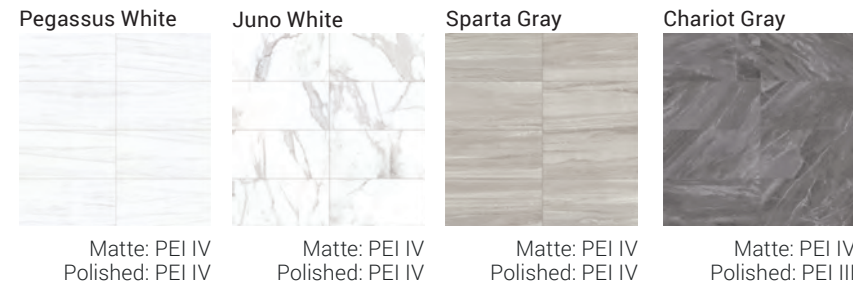

ARIA

DURATEC™ GLAZED PORCELAIN RECTIFIED FLOOR TILE

*ADA compliant only on matte finish

Stratus White

Cumulus Gray

*ADA compliant only on matte finish

All Colors

Sparta Gray

CORTINA

DURATEC™ GLAZED PORCELAIN RECTIFIED FLOOR TILE

All Colors

FLOOR TILE

DECORATIVE ACCENTS

FLOOR TILE

DECORATIVE ACCENTS

SIZES

TRIM (Available in all colors)

SIZES

TRIM (Available in all colors)