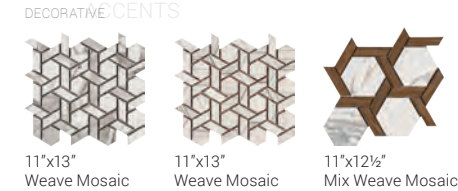

12"x24", 16"x16"

TRIM AVAILABLE:
 3"x12" Bullnose

*All three colors can be installed together for a very unique installation. When doing so, please be sure to order enough material of the individual colors to accommodate the range of color and design variation. The recommended percentages as shown in the image are 40% Terra Maia, 30% Telesto, and 30% Nemesis.

CONTESSA | DURATEC™ GLAZED PORCELAIN FLOOR TILE

12"x24"

TRIM AVAILABLE:
 3"x12" Bullnose

CONTOUR | DURABODY® GLAZED CERAMIC FLOOR TILE

12"x24"

TRIM AVAILABLE:
 3"x12" Bullnose

LAKEMONT | DURABODY® GLAZED CERAMIC FLOOR TILE

12"x24", 16"x16", 13"x13"

TRIM AVAILABLE:
 3"x12" Bullnose