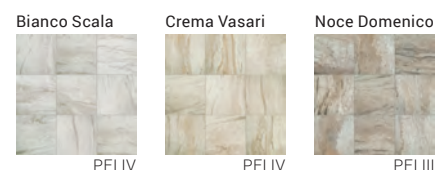

AMALFI STONE | DURABODY® GLAZED CERAMIC FLOOR TILE

12"x24", 16"x16", 13"x13"

TRIM AVAILABLE:
 3"x12" Bullnose
 6"x12" Cove Base
 1"x6" Cove Base Corner
 Exterior & Interior

CRESCENT | DURABODY® GLAZED CERAMIC FLOOR TILE

12"x24", 16"x16"

TRIM AVAILABLE:
 3"x12" Bullnose

ELYSIUM | DURABODY® GLAZED CERAMIC FLOOR TILE

12"x24", 16"x16", 13"x13"

TRIM AVAILABLE:
 3"x12" Bullnose

BURANO | DURABODY® GLAZED CERAMIC FLOOR TILE

12"x24", 16"x16"

12"x24", 16"x16"

TRIM AVAILABLE:
 3"x12" Bullnose

*All three colors can be installed together for a very unique installation. When doing so, please be sure to order enough material of the individual colors to accommodate the range of color and design variation. The recommended percentages as shown in the image are 40% Terra Maia, 30% Telesto, and 30% Nemesis.