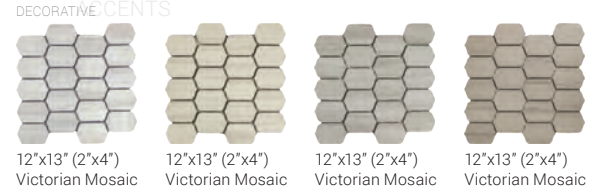

AMALFI STONE | DURABODY® GLAZED CERAMIC FLOOR TILE

12"x24", 16"x16", 13"x13"

TRIM AVAILABLE:
 3"x12" Bullnose
 6"x12" Cove Base
 1"x6" Cove Base Corner
 Exterior & Interior

CRESCENT | DURABODY® GLAZED CERAMIC FLOOR TILE

12"x24", 16"x16"

TRIM AVAILABLE:
 3"x12" Bullnose

ELYSIUM | DURABODY® GLAZED CERAMIC FLOOR TILE

12"x24", 16"x16", 13"x13"

TRIM AVAILABLE:
 3"x12" Bullnose

BURANO | DURABODY® GLAZED CERAMIC FLOOR TILE

12"x24", 16"x16"

TRIM AVAILABLE:
 3"x12" Bullnose
 6"x12" Cove Base
 1"x6" Cove Base Corner
 Exterior & Interior

CATALINA | DURATEC™ GLAZED PORCELAIN FLOOR TILE

12"x24"

TRIM AVAILABLE:
 3"x12" Bullnose

ENCIERRO | DURABODY® GLAZED CERAMIC FLOOR TILE

12"x24", 16"x16"

TRIM AVAILABLE:
 3"x12" Bullnose

*All three colors can be installed together for a very unique installation. When doing so, please be sure to order enough material of the individual colors to accommodate the range of color and design variation. The recommended percentages as shown in the image are 40% Terra Maia, 30% Telesto, and 30% Nemesis.