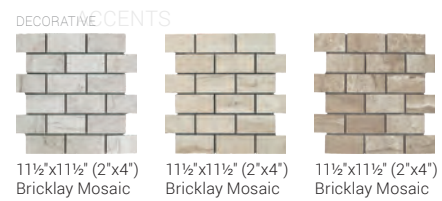

AMALFI STONE | DURABODY® GLAZED CERAMIC FLOOR TILE

12"x24", 16"x16", 13"x13"

TRIM AVAILABLE:
 3"x12" Bullnose
 6"x12" Cove Base
 1"x6" Cove Base Corner
 Exterior & Interior

CRESCENT | DURABODY® GLAZED CERAMIC FLOOR TILE

12"x24", 16"x16"

TRIM AVAILABLE:
 3"x12" Bullnose

ELYSIUM | DURABODY® GLAZED CERAMIC FLOOR TILE

12"x24", 16"x16", 13"x13"

TRIM AVAILABLE:
 3"x12" Bullnose

BURANO | DURABODY® GLAZED CERAMIC FLOOR TILE

12"x24", 16"x16"

TRIM AVAILABLE:
 3"x12" Bullnose
 6"x12" Cove Base
 1"x6" Cove Base Corner
 Exterior & Interior

CATALINA | DURATEC™ GLAZED PORCELAIN FLOOR TILE

12"x24"

TRIM AVAILABLE:
 3"x12" Bullnose

ENCIERRO | DURABODY® GLAZED CERAMIC FLOOR TILE

12"x24", 16"x16"

TRIM AVAILABLE:
 3"x12" Bullnose

*All three colors can be installed together for a very unique installation. When doing so, please be sure to order enough material of the individual colors to accommodate the range of color and design variation. The recommended percentages as shown in the image are 40% Terra Maia, 30% Telesto, and 30% Nemesis.