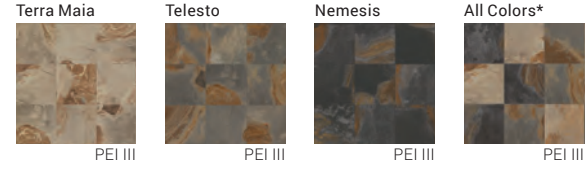

TRIM AVAILABLE:
 3"x12" Bullnose
 6"x12" Cove Base
 1"x6" Cove Base Corner
 Exterior & Interior

CATALINA | DURATEC™ GLAZED PORCELAIN FLOOR TILE

12"x24"

TRIM AVAILABLE:
 3"x12" Bullnose

ENCIERRO | DURABODY® GLAZED CERAMIC FLOOR TILE

12"x24", 16"x16"

TRIM AVAILABLE:
 3"x12" Bullnose

*All three colors can be installed together for a very unique installation. When doing so, please be sure to order enough material of the individual colors to accommodate the range of color and design variation. The recommended percentages as shown in the image are 40% Terra Maia, 30% Telesto, and 30% Nemesis.