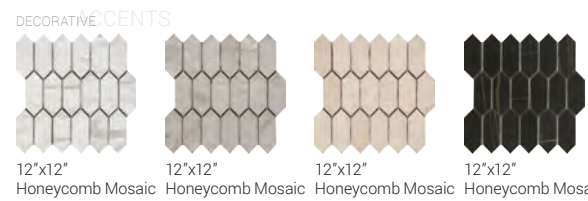

AMALFI STONE | DURABODY® GLAZED CERAMIC FLOOR TILE

12"x24", 16"x16", 13"x13"

TRIM AVAILABLE:
 3"x12" Bullnose
 6"x12" Cove Base
 1"x6" Cove Base Corner
 Exterior & Interior

CRESCENT | DURABODY® GLAZED CERAMIC FLOOR TILE

12"x24", 16"x16"

TRIM AVAILABLE:
 3"x12" Bullnose

ELYSIUM | DURABODY® GLAZED CERAMIC FLOOR TILE

12"x24", 16"x16", 13"x13"

TRIM AVAILABLE:
 3"x12" Bullnose

BURANO | DURABODY® GLAZED CERAMIC FLOOR TILE

12"x24", 16"x16"

TRIM AVAILABLE:
 3"x12" Bullnose
 6"x12" Cove Base
 1"x6" Cove Base Corner
 Exterior & Interior

CATALINA | DURATEC™ GLAZED PORCELAIN FLOOR TILE

12"x24"

TRIM AVAILABLE:
 3"x12" Bullnose

ENCIERRO | DURABODY® GLAZED CERAMIC FLOOR TILE

12"x24", 16"x16"

TRIM AVAILABLE:
 3"x12" Bullnose

*All three colors can be installed together for a very unique installation. When doing so, please be sure to order enough material of the individual colors to accommodate the range of color and design variation. The recommended percentages as shown in the image are 40% Terra Maia, 30% Telesto, and 30% Nemesis.