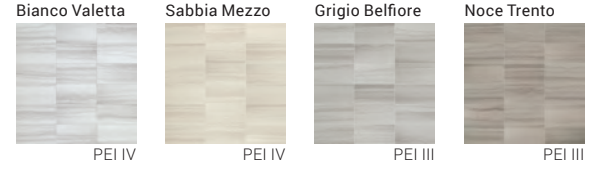

12"x24", 16"x16"

TRIM AVAILABLE:
 3"x12" Bullnose

ELYSIUM | DURABODY® GLAZED CERAMIC FLOOR TILE

12"x24", 16"x16", 13"x13"

TRIM AVAILABLE:
 3"x12" Bullnose

BURANO | DURABODY® GLAZED CERAMIC FLOOR TILE

12"x24", 16"x16"

TRIM AVAILABLE:
 3"x12" Bullnose
 6"x12" Cove Base
 1"x6" Cove Base Corner
 Exterior & Interior

CATALINA | DURATEC™ GLAZED PORCELAIN FLOOR TILE

12"x24"

TRIM AVAILABLE:
 3"x12" Bullnose

ENCIERRO | DURABODY® GLAZED CERAMIC FLOOR TILE

12"x24", 16"x16"

TRIM AVAILABLE:
 3"x12" Bullnose

*All three colors can be installed together for a very unique installation. When doing so, please be sure to order enough material of the individual colors to accommodate the range of color and design variation. The recommended percentages as shown in the image are 40% Terra Maia, 30% Telesto, and 30% Nemesis.