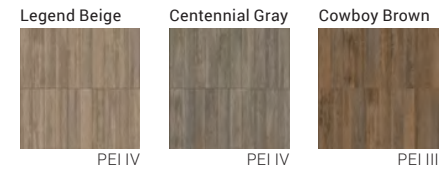

AMAZONIA | DURATEC™ GLAZED PORCELAIN RECTIFIED FLOOR TILE

7½"x47" R

ARTISAN WOOD | DURATEC™ GLAZED PORCELAIN RECTIFIED FLOOR TILE

8"x40" R

BLACK FOREST | DURATEC™ GLAZED PORCELAIN RECTIFIED FLOOR TILE

11½"x47", 7½"x47" R

MANITOBA | DURABODY® GLAZED CERAMIC FLOOR TILE

8"x24"

NORWAY | DURABODY® GLAZED CERAMIC FLOOR TILE

7"x36"

RUIDOSO | DURABODY® GLAZED CERAMIC FLOOR TILE

7"x36"

SUNWOOD PRO | DURABODY® GLAZED CERAMIC FLOOR TILE

7"x36"

WALKER | DURATEC™ GLAZED COLORED-BODY PORCELAIN RECTIFIED FLOOR TILE

8"x40" R

WILDWOOD | DURATEC™ GLAZED COLORED-BODY PORCELAIN RECTIFIED FLOOR TILE

8"x40" R