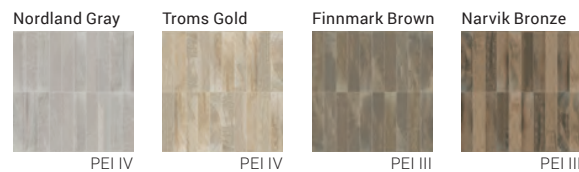

AMAZONIA | DURATEC™ GLAZED PORCELAIN RECTIFIED FLOOR TILE

7½"x47" R

ARTISAN WOOD | DURATEC™ GLAZED PORCELAIN RECTIFIED FLOOR TILE

8"x40" R

BLACK FOREST | DURATEC™ GLAZED PORCELAIN RECTIFIED FLOOR TILE

11½"x47", 7½"x47" R

MANITOBA | DURABODY® GLAZED CERAMIC FLOOR TILE

8"x24"

NORWAY | DURABODY® GLAZED CERAMIC FLOOR TILE

7"x36"

RUIDOSO | DURABODY® GLAZED CERAMIC FLOOR TILE

7"x36"

SUNWOOD PRO | DURABODY® GLAZED CERAMIC FLOOR TILE

7"x36"

WALKER | DURATEC™ GLAZED COLORED-BODY PORCELAIN RECTIFIED FLOOR TILE

8"x40" R

WILDWOOD | DURATEC™ GLAZED COLORED-BODY PORCELAIN RECTIFIED FLOOR TILE

8"x40" R