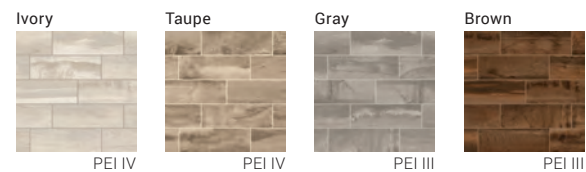

AMAZONIA | DURATEC™ GLAZED PORCELAIN RECTIFIED FLOOR TILE

7½"x47" R

ARTISAN WOOD | DURATEC™ GLAZED PORCELAIN RECTIFIED FLOOR TILE

8"x40" R

BLACK FOREST | DURATEC™ GLAZED PORCELAIN RECTIFIED FLOOR TILE

11½"x47", 7½"x47" R

MANITOBA | DURABODY® GLAZED CERAMIC FLOOR TILE

8"x24"

NORWAY | DURABODY® GLAZED CERAMIC FLOOR TILE

7"x36"

RUIDOSO | DURABODY® GLAZED CERAMIC FLOOR TILE

7"x36"

SUNWOOD PRO | DURABODY® GLAZED CERAMIC FLOOR TILE

7"x36"

WALKER | DURATEC™ GLAZED COLORED-BODY PORCELAIN RECTIFIED FLOOR TILE

8"x40" R

WILDWOOD | DURATEC™ GLAZED COLORED-BODY PORCELAIN RECTIFIED FLOOR TILE

8"x40" R