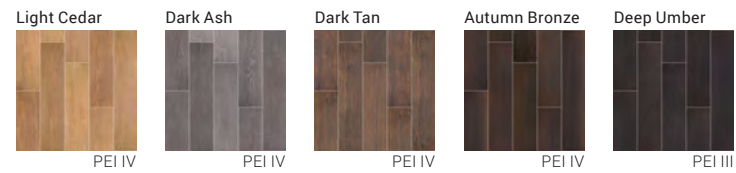

AMAZONIA | DURATEC™ GLAZED PORCELAIN RECTIFIED FLOOR TILE

7½"x47" R

ARTISAN WOOD | DURATEC™ GLAZED PORCELAIN RECTIFIED FLOOR TILE

8"x40" R

BLACK FOREST | DURATEC™ GLAZED PORCELAIN RECTIFIED FLOOR TILE

11½"x47", 7½"x47" R

MANITOBA | DURABODY® GLAZED CERAMIC FLOOR TILE

8"x24"

NORWAY | DURABODY® GLAZED CERAMIC FLOOR TILE

7"x36"

RUIDOSO | DURABODY® GLAZED CERAMIC FLOOR TILE

7"x36"

SUNWOOD PRO | DURABODY® GLAZED CERAMIC FLOOR TILE

7"x36"

WALKER | DURATEC™ GLAZED COLORED-BODY PORCELAIN RECTIFIED FLOOR TILE

8"x40" R

WILDWOOD | DURATEC™ GLAZED COLORED-BODY PORCELAIN RECTIFIED FLOOR TILE

8"x40" R