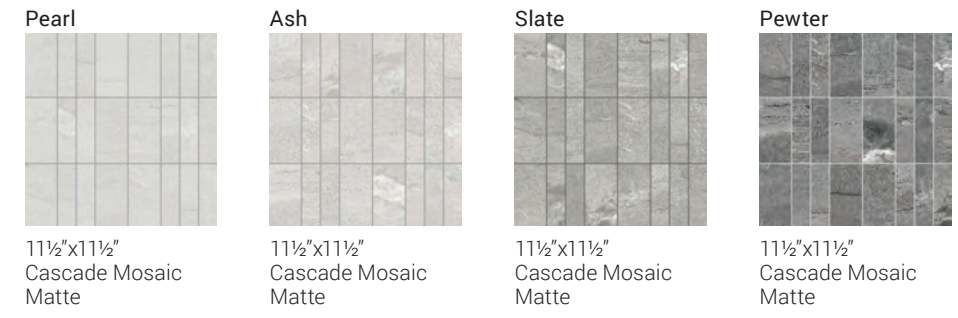

WILSHIRE

DURATEC™ GLAZED PORCELAIN RECTIFIED FLOOR TILE

Wilshire is inspired by Burlington Stones found in the British lakes, with rich design and subtle sandy veining. The eye-catching design of this collection will infuse living spaces with a dynamic, yet serene, touch.

Pewter & Pearl

Ash & Slate

Ash & Slate

Slate

Pearl & Slate

FLOOR TILE

Pearl

Matte: PEI IV
Polished: PEI III

Ash

Matte: PEI IV
Polished: PEI III

Pewter

Matte: PEI III
Polished: PEI II

Slate

Matte: PEI IV
Polished: PEI III

DECORATIVE ACCENTS

Pearl

11½"x11½"
Cascade Mosaic
Matte

Ash

11½"x11½"
Cascade Mosaic
Matte

Slate

11½"x11½"
Cascade Mosaic
Matte

Pewter

11½"x11½"
Cascade Mosaic
Matte

SIZES