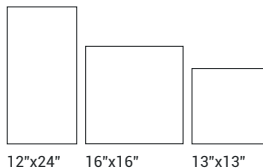

COORDINATING DECORATIVE ACCENTS*

(Available in all colors, in Durabody Ceramic)

COORDINATING TRIM*

(Available in all colors)

*Coordinates with Durabody Ceramic and Glazed Porcelain.