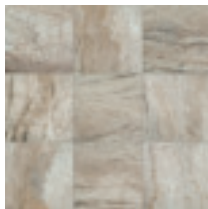

AMALFI STONE +

Durabody Ceramic & Glazed Porcelain Floor Tile

Interceramic®
CRAFTED FOR LIFE
interceramicusa.com

AMALFI STONE +

Durabody Ceramic & Glazed Porcelain Floor Tile

BIANCO SCALA

CREMA VASARI

NOCE DOMENICO

COORDINATING DECORATIVE ACCENTS*

(Available in all colors, in Durabody Ceramic)

1 1/2"x1 1/2" (2"x4")
Bricklay Mosaic

1 1/2"x1 1/2" (2"x4")
Bricklay Mosaic

1 1/2"x1 1/2" (2"x4")
Bricklay Mosaic

COORDINATING TRIM*

(Available in all colors)

3"x13"
Bullnose

6"x12"
Cove Base

1"x6"
Cove Base Corner
Exterior and Interior

*Coordinates with Durabody Ceramic and Glazed Porcelain.