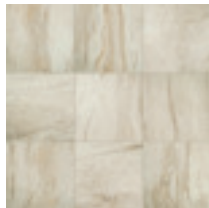

AMALFI STONE +

Durabody Ceramic & Glazed Porcelain Floor Tile

Interceramic®
CRAFTED FOR LIFE
interceramicusa.com

AMALFI STONE +

Durabody Ceramic & Glazed Porcelain Floor Tile

BIANCO SCALA

CREMA VASARI

NOCE DOMENICO