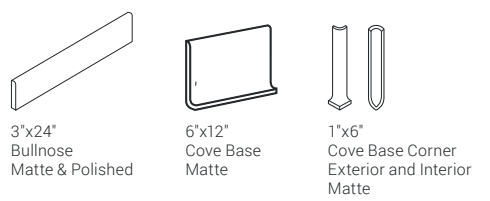

TRIM (Available in all colors)

3"x24" Bullnose
Matte & Polished
6"x12" Cove Base
Matte
1"x6" Cove Base Corner
Exterior and Interior
Matte