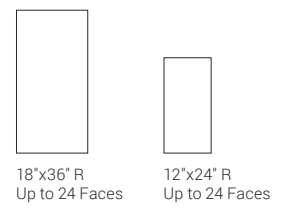

## DECORATIVE ACCENTS

11 3/4" x 11 3/4" (1" x 3")  
Stratus White  
Stacked Mosaic  
Matte

11 3/4" x 11 3/4" (1" x 3")  
Cirrus Ivory  
Stacked Mosaic  
Matte

11 3/4" x 11 3/4" (1" x 3")  
Cumulus Gray  
Stacked Mosaic  
Matte

Cumulus Gray

Cirrus Ivory

Cumulus Gray & Stratus White

Photo reproduction may not match the exact color of tile.

### SIZES

18"x36" R  
Up to 24 Faces  
12"x24" R  
Up to 24 Faces