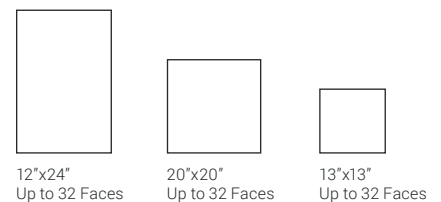

PEI IV

DECORATIVE ACCENTS

12"x12" (2"x2")
Pebble
Square Mosaic

12"x12" (2"x2")
Shell
Square Mosaic

12"x12" (2"x2")
Sandbar
Square Mosaic

Pebble

Shell

Sandbar

Photo reproduction may not match the exact color of tile.

SIZES

TRIM (Available in all colors)

MARBLE & TRAVERTINE LOOKS | CATALINA