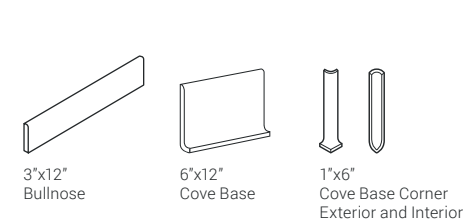

PEI IV

DECORATIVE ACCENTS

12"x12" (2"x2")
Pebble
Square Mosaic

12"x12" (2"x2")
Shell
Square Mosaic

12"x12" (2"x2")
Sandbar
Square Mosaic

Pebble

Shell

Sandbar

Photo reproduction may not match the exact color of tile.

SIZES

TRIM (Available in all colors)

MARBLE & TRAVERTINE LOOKS | CATALINA