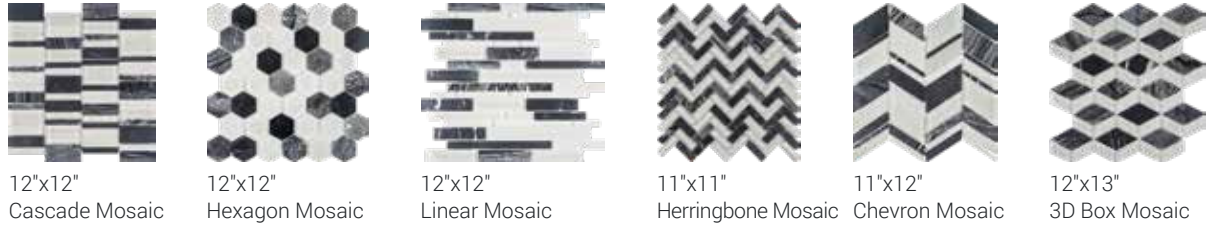

PRODUCT MEMO:
CHELSEA GLASS
 Decorative Glass & Natural Stone Wall Tile

Interceramic®
 CRAFTED FOR LIFE
 interceramicusa.com

WHITE

GRAY

DARK

BEIGE

SLATE

Product Type:	Decorative Glass & Natural Stone Wall Tile		
Field Tile Sizes:	(12"x12") Cascade Mosaic, Hexagon Mosaic, Linear Mosaic, (11"x11") Herringbone Mosaic, (11"x12") Chevron Mosaic, (12"x13") 3D Box Mosaic		
Packaging Information: 12"x12, 12"x13, 11"x11"	PCS/CTN: 10		
Marketing Materials:	Sample Board (24x25):	SB.CHGL.1144.3USA	\$13.00
	Design Board:	DB.CHGL.677.3USA	\$6.00
	Postcard:	SM.CHELSEAGLASSPOSTCARD (20)	\$9.60

SIZES