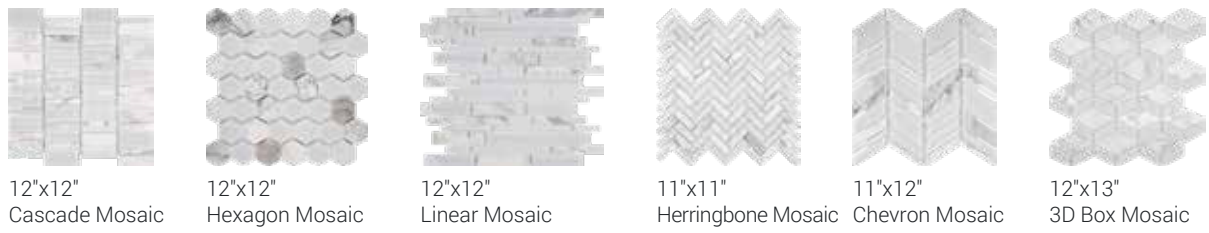

PRODUCT MEMO:
CHELSEA GLASS
 Decorative Glass & Natural Stone Wall Tile

Interceramic®
 CRAFTED FOR LIFE
 interceramicusa.com

WHITE

GRAY

DARK

BEIGE

SLATE

Product Type:	Decorative Glass & Natural Stone Wall Tile		
Field Tile Sizes:	(12"x12") Cascade Mosaic, Hexagon Mosaic, Linear Mosaic, (11"x11") Herringbone Mosaic, (11"x12") Chevron Mosaic, (12"x13") 3D Box Mosaic		
Packaging Information: 12"x12, 12"x13, 11"x11"	PCS/CTN: 10		
Marketing Materials:	Sample Board (24x25):	SB.CHGL.1144.3USA	\$13.00
	Design Board:	DB.CHGL.677.3USA	\$6.00
	Postcard:	SM.CHELSEAGLASSPOSTCARD (20)	\$9.60

SIZES