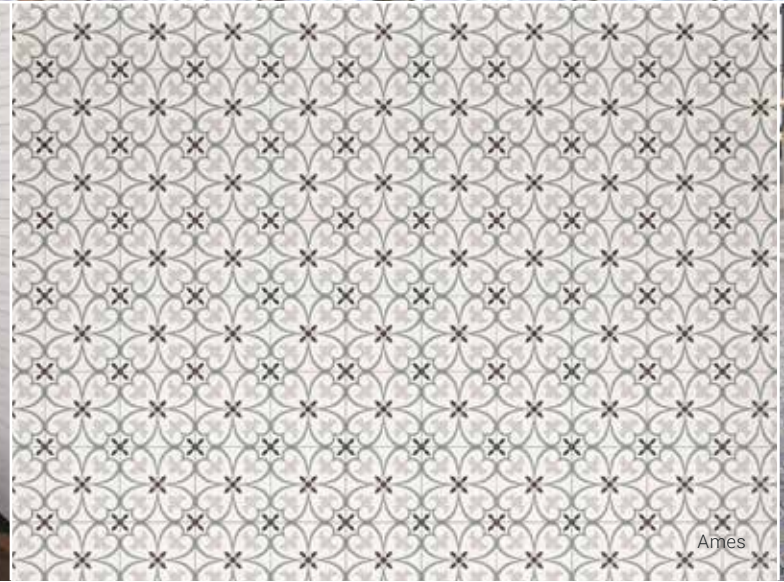

PEI IV

Downing

PEI III

*All designs are made up of 4 tiles with 1 unique face.

Ames

Ames

Downing

Photo reproduction may not match the exact color of tile.

SIZES

8"x8"
Up to 1 Face

CONCRETE LOOKS | CONNECT