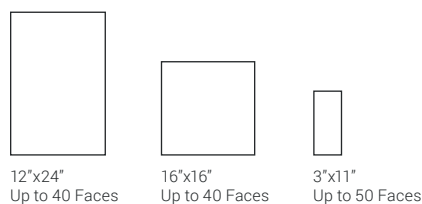

11"x13"
Calacatta
Weave Mosaic

11"x13"
Zebrino
Weave Mosaic

11"x12½"
Mix
Weave Mosaic

Zebrino

Calacatta

Calacatta

Photo reproduction may not match the exact color of tile.

SIZES (Calacatta)

12"x24" Up to 40 Faces
16"x16" Up to 40 Faces
3"x11" Up to 50 Faces

SIZES (Zebrino)

12"x24" Up to 25 Faces
16"x16" Up to 25 Faces

TRIM (Available in all colors)

3"x12" Bullnose

DURABODY
CERAMIC