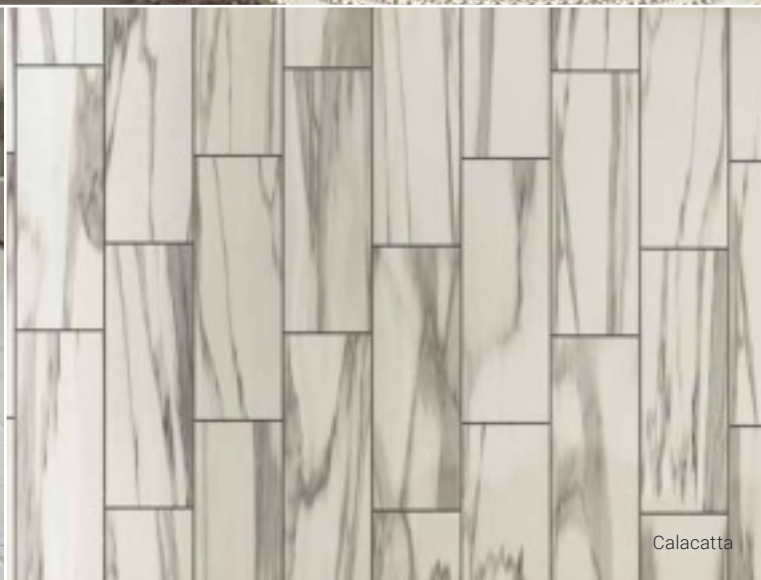

11"x13"
Calacatta
Weave Mosaic

11"x13"
Zebrino
Weave Mosaic

11"x12½"
Mix
Weave Mosaic

Zebrino

Calacatta

Calacatta

Photo reproduction may not match the exact color of tile.

SIZES (Calacatta)

12"x24" Up to 40 Faces
16"x16" Up to 40 Faces
3"x11" Up to 50 Faces

SIZES (Zebrino)

12"x24" Up to 25 Faces
16"x16" Up to 25 Faces

TRIM (Available in all colors)

3"x12" Bullnose

DURABODY
CERAMIC