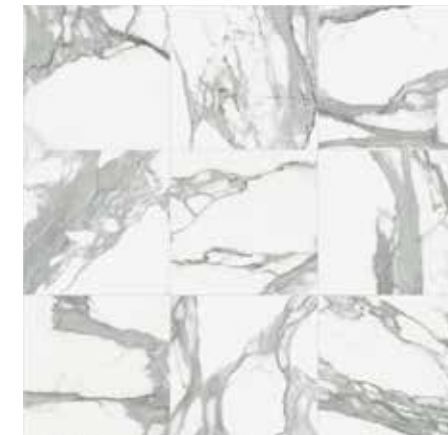

CONTOUR

DURABODY® GLAZED CERAMIC FLOOR TILE

FLOOR TILE

Calacatta

PEI IV

Zebrino

PEI IV

DECORATIVE ACCENTS

11"x13"
Calacatta
Weave Mosaic

11"x13"
Zebrino
Weave Mosaic

11"x12½"
Mix
Weave Mosaic

Zebrino

Calacatta

Calacatta

Photo reproduction may not match the exact color of tile.

SIZES (Calacatta)

12"x24" Up to 40 Faces
16"x16" Up to 40 Faces
3"x11" Up to 50 Faces

SIZES (Zebrino)

12"x24" Up to 25 Faces
16"x16" Up to 25 Faces

TRIM (Available in all colors)

3"x12" Bullnose

DURABODY
CERAMIC