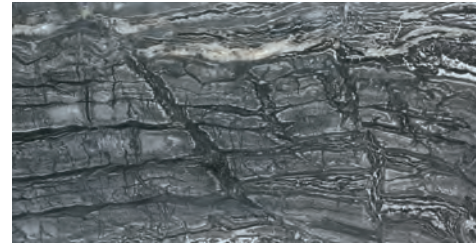

12"x24", 18"x18", 4"x12"
Polished

FLOOR TILE

Marmara Vein-Cut

12"x24", 6"x24", 4"x12"
Polished

Palissandro Vein-Cut

12"x24", 6"x24", 4"x12"
Polished

Silver Waves Vein-Cut

12"x24", 6"x24" Polished
6"x18" Vintage Leather