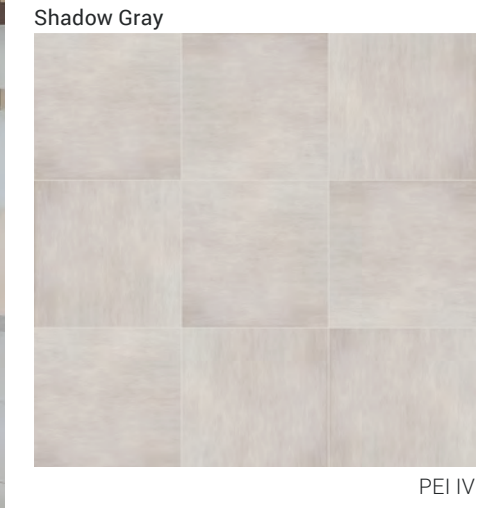

TILE
FLOOR & WALL