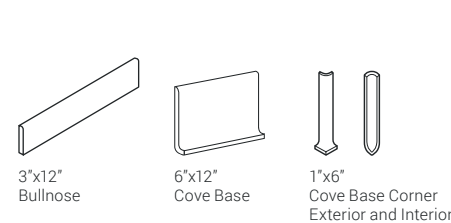

12"x24"
Up to 30 Faces
20"x20"
Up to 30 Faces

TRIM (Durabody® Ceramic Only)

3"x12"
Bullnose
6"x12"
Cove Base
1"x6"
Cove Base Corner
Exterior and Interior