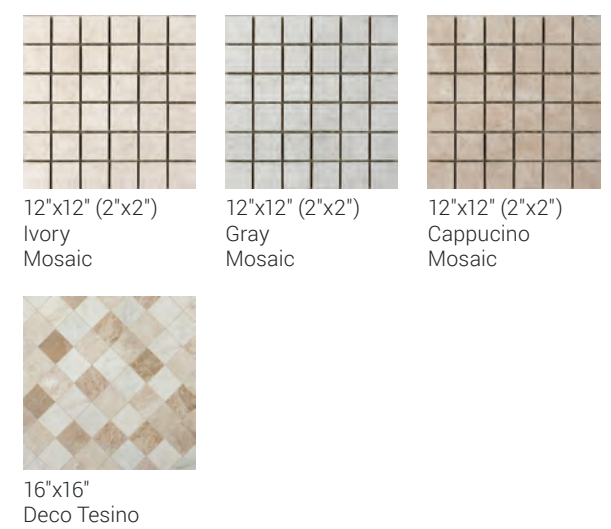

DECORATIVE

ACCENTS

Cappuccino