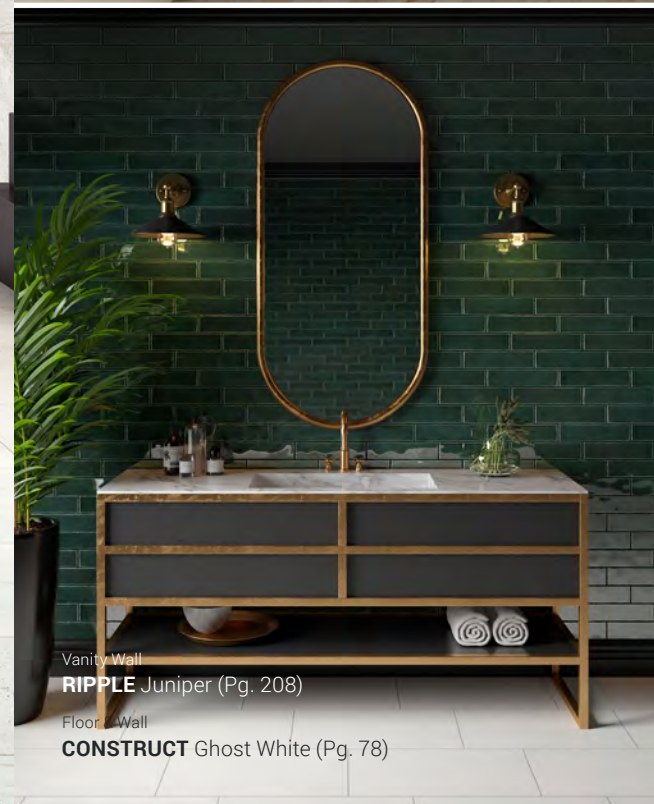

Floor & Wall
MARBLE Calacatta Gold (Pg. 303)

Vanity Wall
RIPPLE Juniper (Pg. 208)

Floor & Wall
CONSTRUCT Ghost White (Pg. 78)