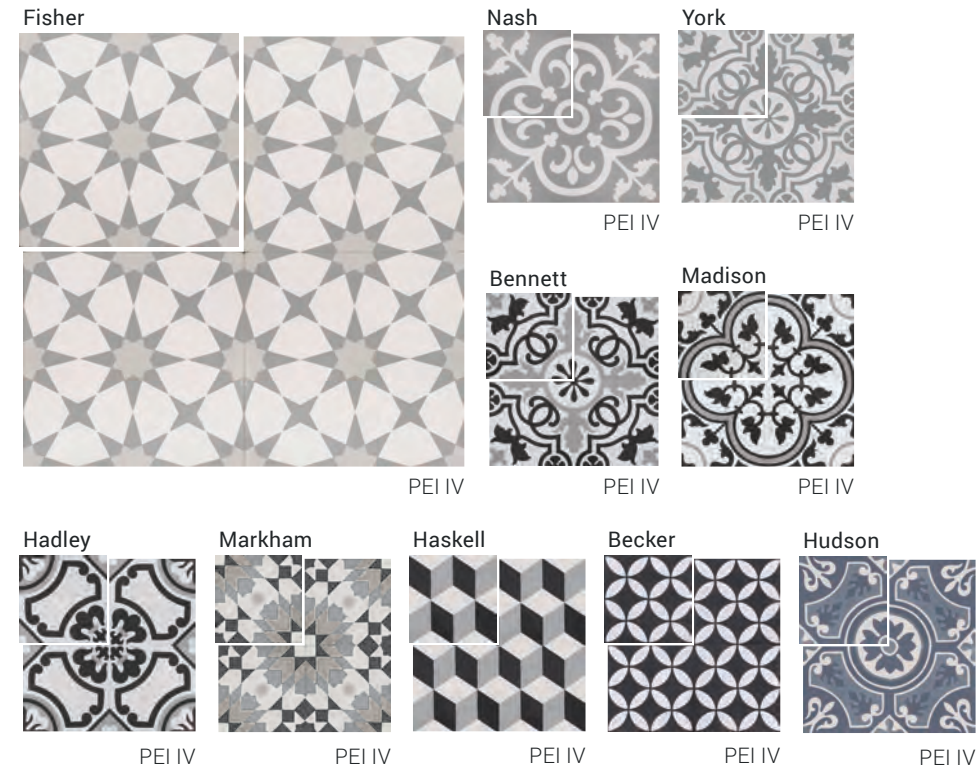

TRIM (Available in all colors)

4"x16"
Bullnose

DURABODY
CERAMIC

UNION SQUARE

DURABODY® GLAZED CERAMIC FLOOR TILE

FLOOR TILE

COORDINATING WALL TILE

See pages 220-221 for details on Emma.