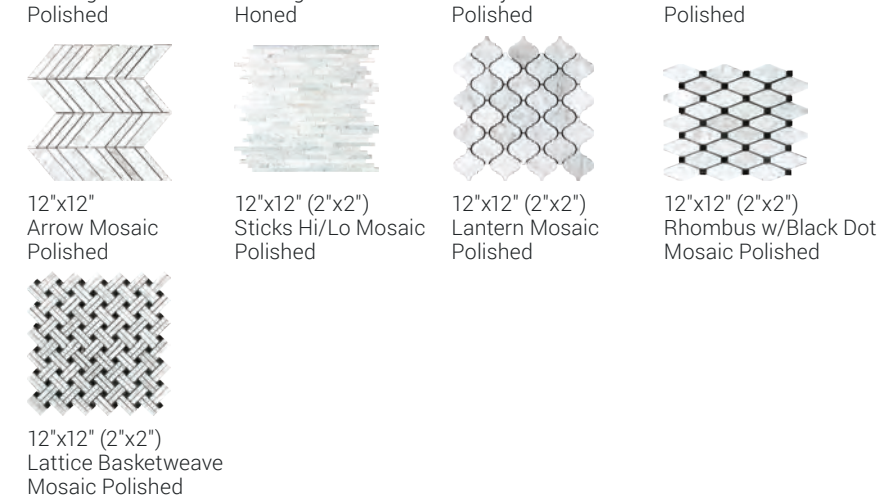

COORDINATING DECORATIVE