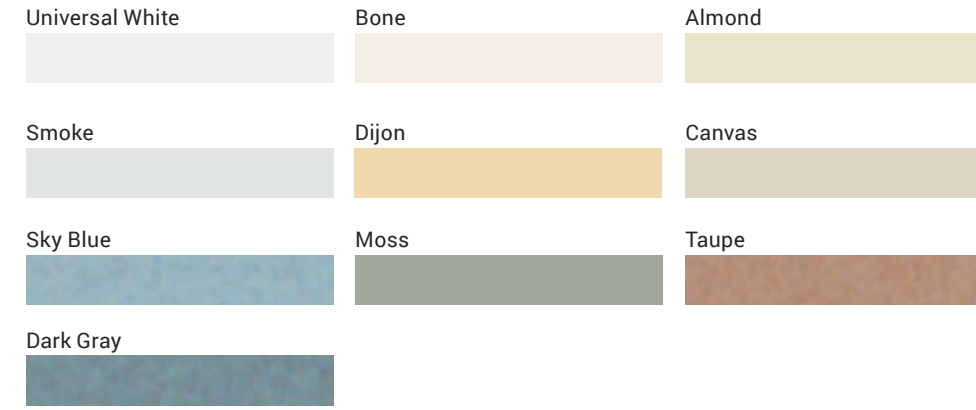

WALL TILE

Photo reproduction may not match the exact color of tile.

*Available in Debossed and Embossed

DECORATIVE ACCENTS

GLAZED CERAMIC WALL TILE

IC BRITES COLORS

BOLD TONES COLORS

TRIM