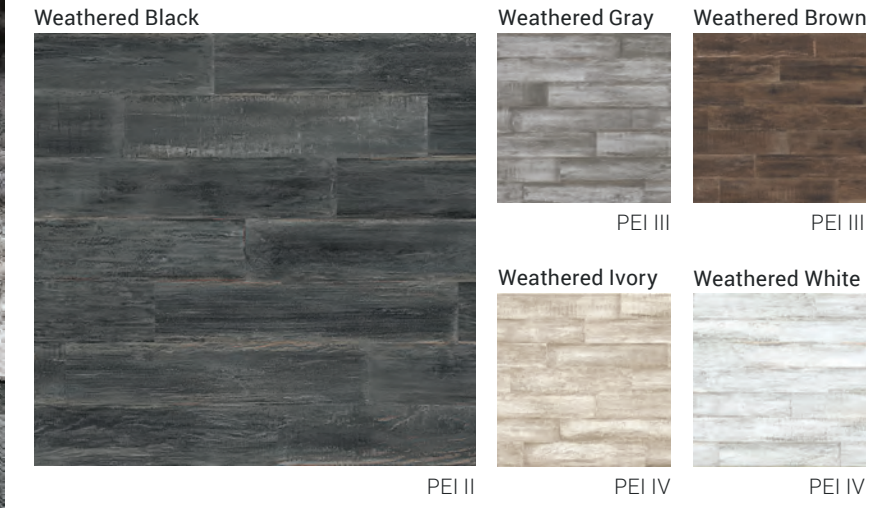

TIMBERWOOD

DURATEC™ GLAZED PORCELAIN FLOOR TILE
RECTIFIED

FLOOR TILE

COORDINATING WALL TILE

EMMA | GLAZED CERAMIC WALL TILE

(Four Individual Pieces Shown)
See pages 220-221 for details on Emma.

Photo reproduction may not match the exact color of tile.

SIZES

7 1/2" x 39" R
Up to 52 Faces