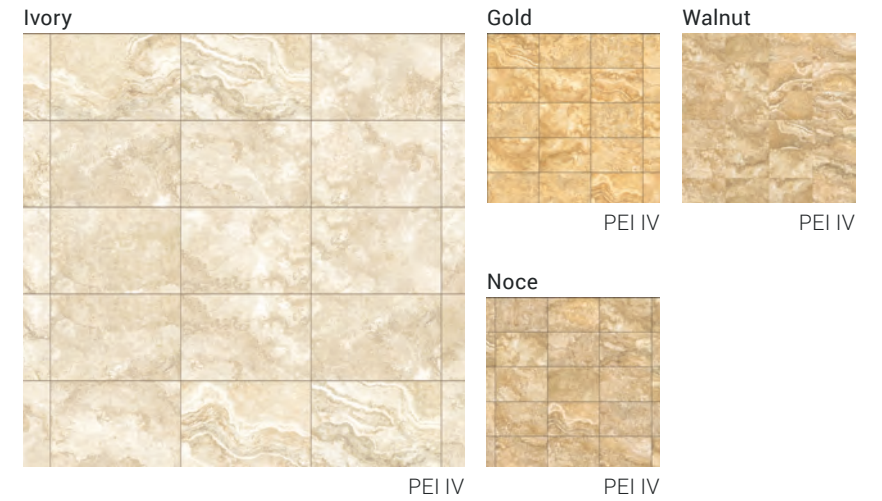

TRAVERTINO ROYAL

DURABODY® GLAZED CERAMIC FLOOR TILE

TILE

FLOOR