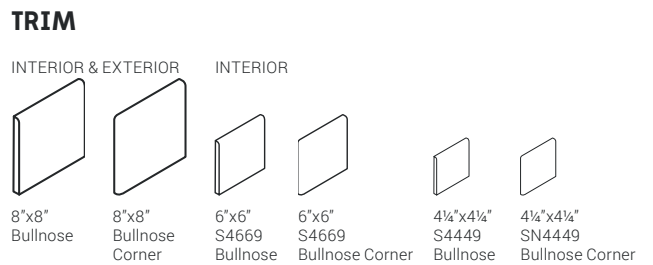

See pages 66-67 for details on Form.

Photo reproduction may not match the exact color of tile.