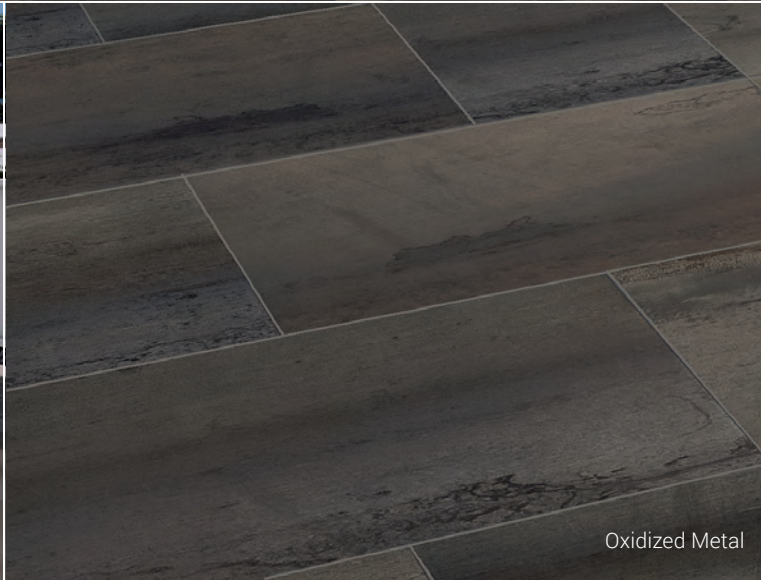

Oxidized Metal & Vals Stone

Oxidized Metal