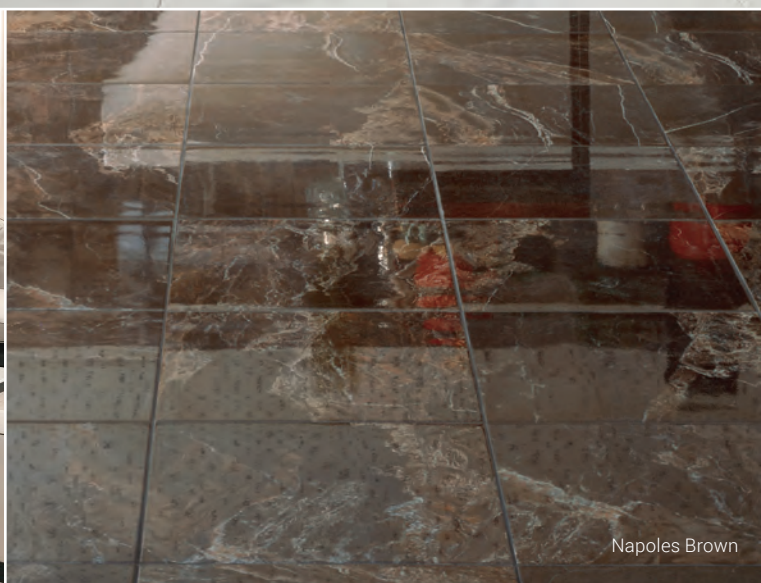

Greco Ivory, Stabias Beige & Vesubio Star Deco

Napoles Brown