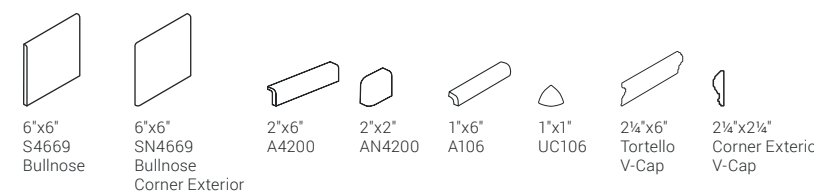

FLOOR TILE SIZES

WALL TILE SIZES

FLOOR TILE TRIM (Available in all colors)

WALL TILE TRIM (Available in all colors)