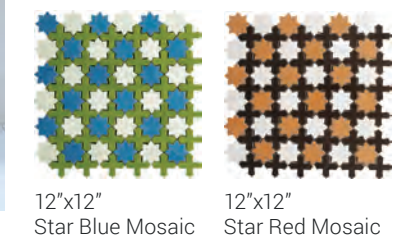

DECORATIVE
ACCENTS (Wall Tile)