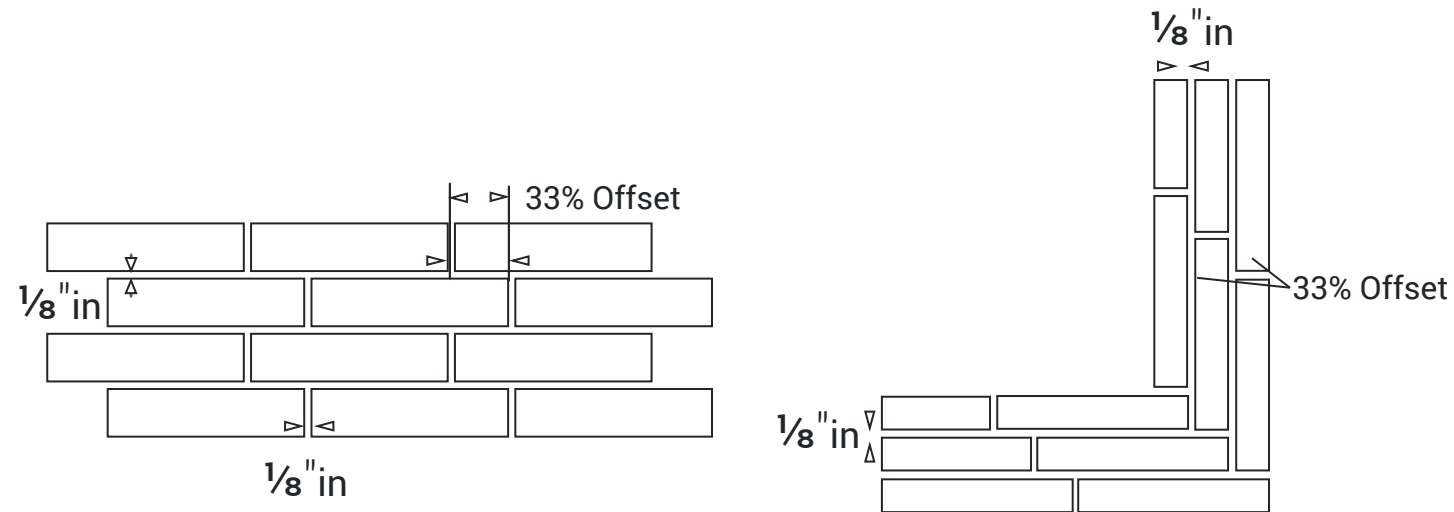

TILE PATTERNS

PLANK TILE GROUT JOINT RECOMMENDATIONS

Running Bond/Brick Joint Offset and Patterns (ANSI A108.1)

For running bond/brick joint patterns utilizing rectangular tiles (rectified or cut) where the side being offset is greater than 18" (nominal dimension), the running bond offset will be a maximum of 33% and grout joint width of at least 1/8".