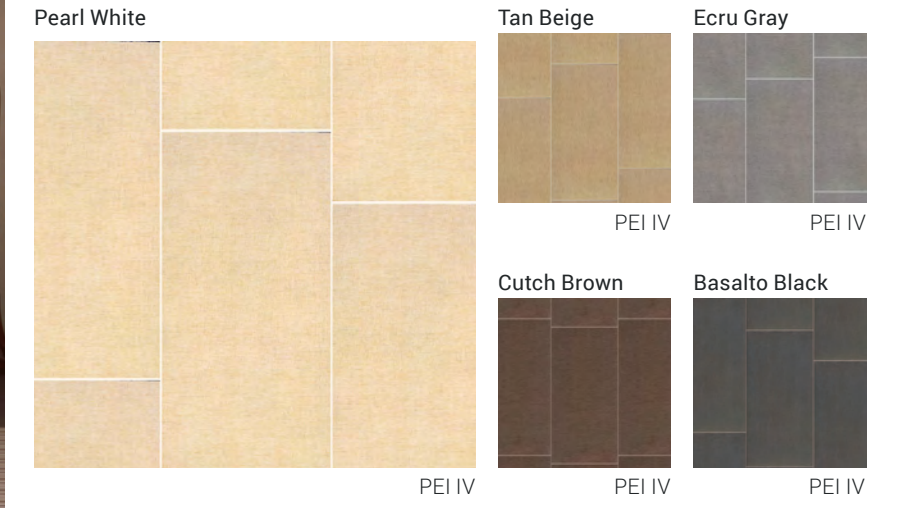

PORCELAIN

EXTERIOR APPLICATIONS

TESSUTO

DURATEC™ GLAZED PORCELAIN FLOOR & GLAZED CERAMIC WALL TILE

FLOOR & WALL TILE

DECORATIVE ACCENTS

Ecrú Gray & Stripes Deco

Tan Beige