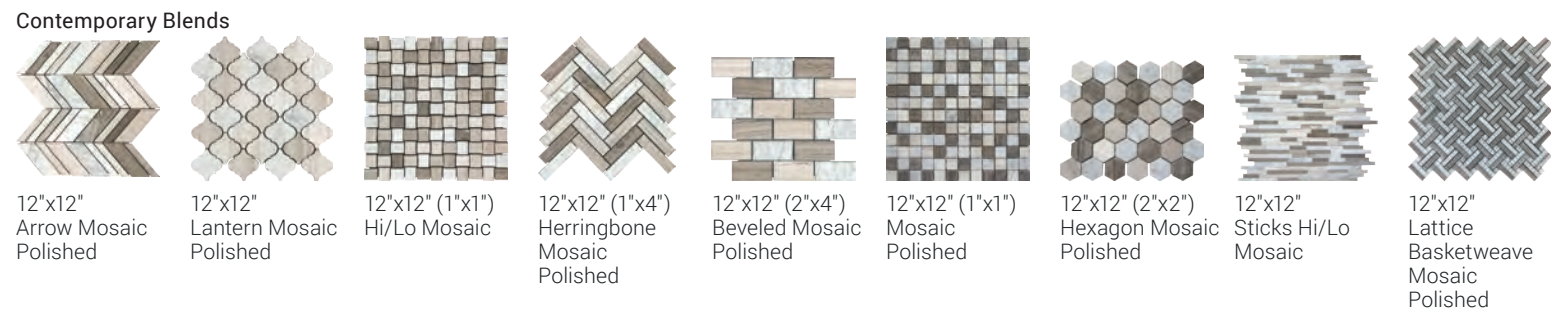

WHITE CARRARA

MARBLE

FLOOR TILE

DECORATIVE ACCENTS

COORDINATING DECORATIVE

SIZES

TRIM

*Shade variation is inherent in all Natural Stone products. Any questions as to the suitability of the product for its intended application must be made before installation. Use constitutes acceptance.