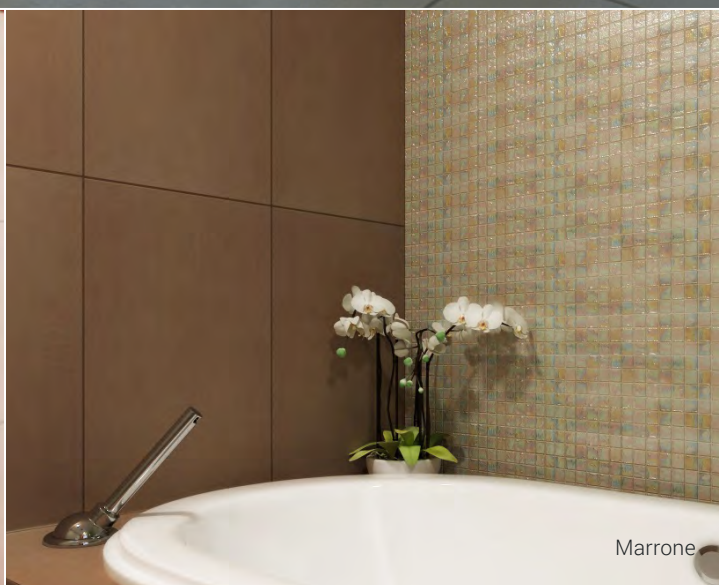

12"x24"
Up to 25 Faces

TRIM (Available in all colors)

3"x12"
Bullnose

6"x12"
Cove Base

1"x6"
Cove Base Corner
Exterior and Interior

LINEN

DURABODY® GLAZED CERAMIC FLOOR TILE

FLOOR TILE