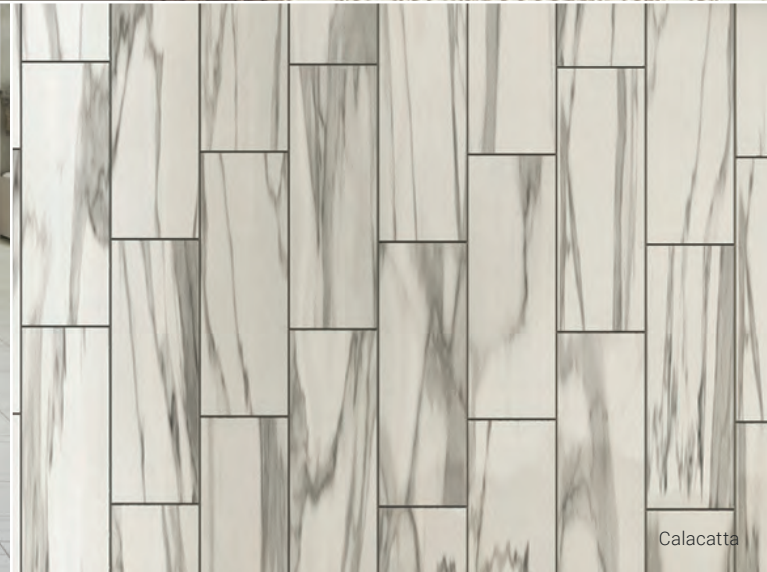

11"x13"
Calacatta
Weave Mosaic

11"x13"
Zebrino
Weave Mosaic

11"x12 1/2"
Mix
Weave Mosaic

Zebrino

Calacatta

Calacatta

Photo reproduction may not match the exact color of tile.

SIZES (Calacatta)