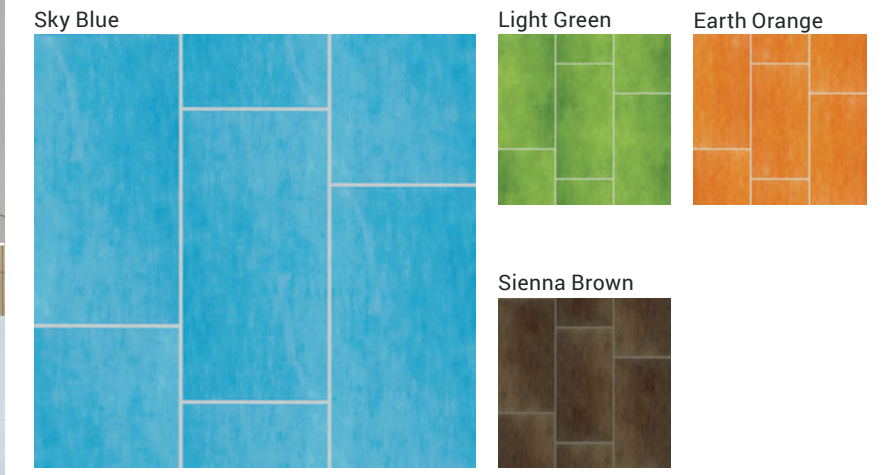

TILE
WALL

DECORATIVE
ACCENTS (Wall Tile)