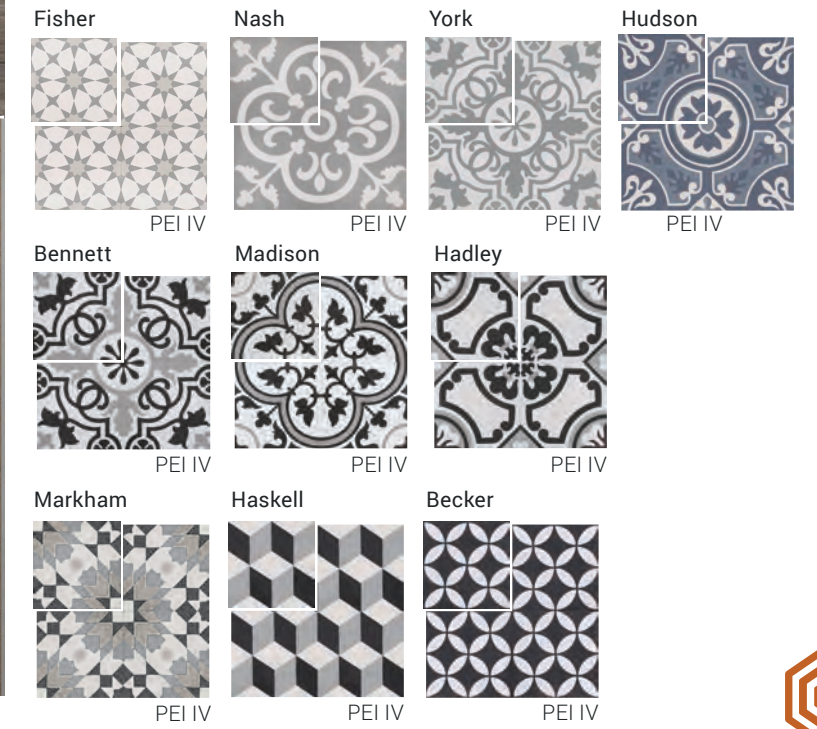

Cowboy Brown

COORDINATING WALL TILE

UNION SQUARE | DURABODY® GLAZED CERAMIC FLOOR & WALL TILE