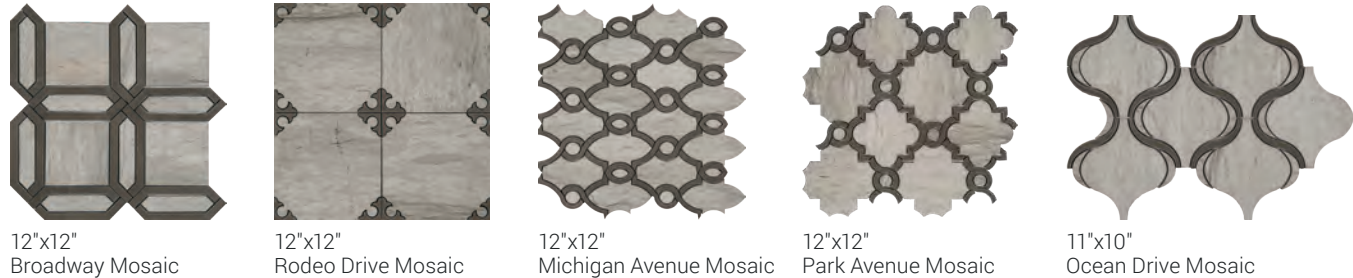

Calacatta Gold/White Thassos

White Carrara/Bardiglio Nuvolato

Thala Gray/Foussana Gray

SIZES

Dolomite White

Marmara Vein-Cut

Palissandro Vein-Cut

Iceberg