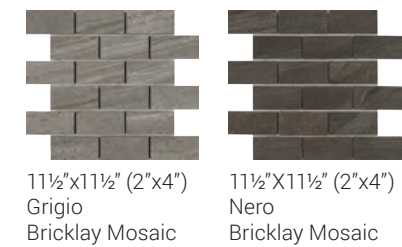

11½"x11½" (2"x4") Ivory Bricklay Mosaic
11½"x11½" (2"x4") Beige Bricklay Mosaic
11½"x11½" (2"x4") Noce Bricklay Mosaic

11½"x11½" (2"x4") Grigio Bricklay Mosaic
11½"x11½" (2"x4") Nero Bricklay Mosaic