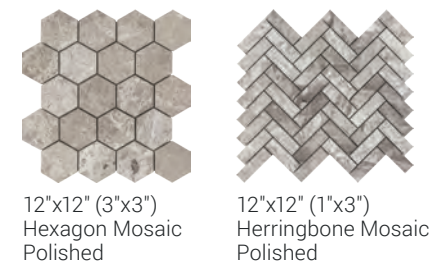

ACCENTS

DECORATIVE