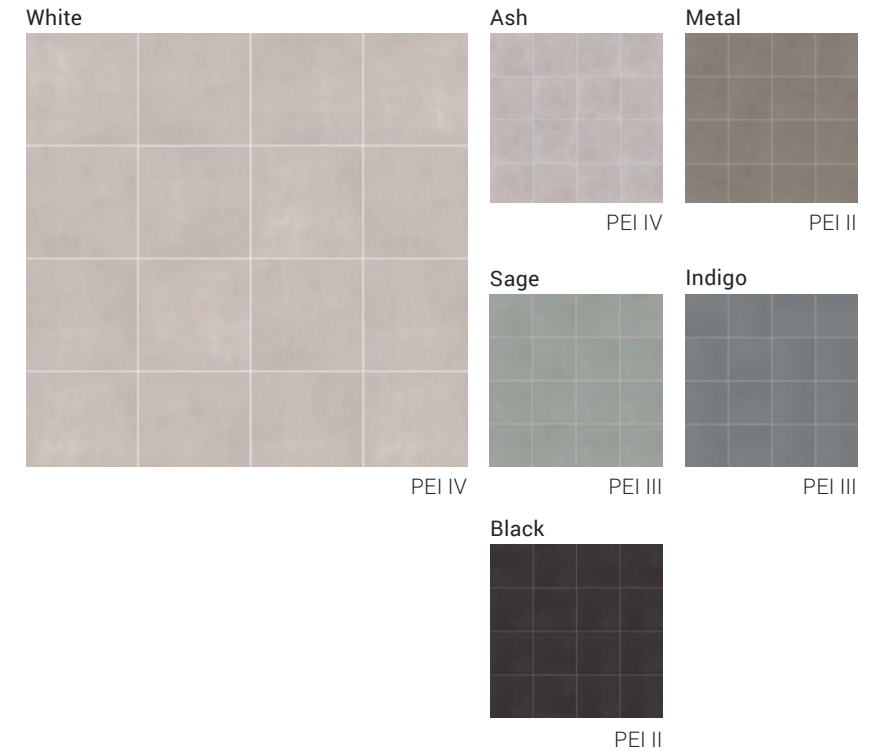

FORM

DURABODY® GLAZED CERAMIC FLOOR TILE

TILE

DECORATIVE ACCENTS

*In order to create the intended pattern, all pieces must be positioned with the design going in the same direction and installed on a 50% offset.

Photo reproduction may not match the exact color of tile.

SIZES

8'x8'
Up to 25 Face

ALSO
COORDINATES
WITH
FUNCTION
See pages 68-69