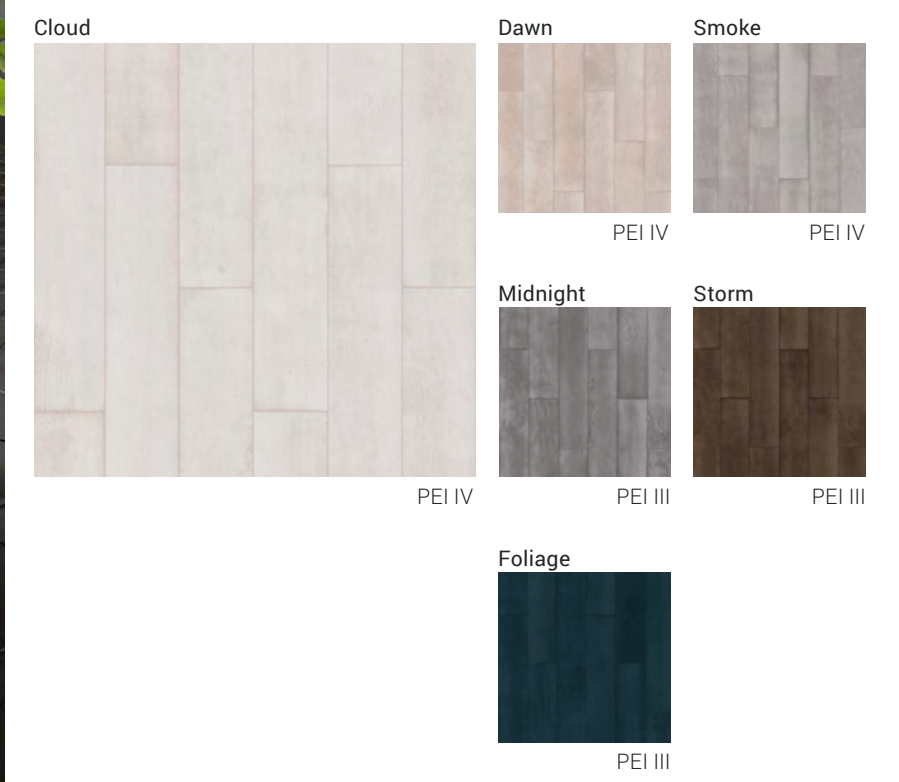

GOSFORD PARK

DURATEC™ GLAZED PORCELAIN FLOOR TILE

FLOOR TILE

COORDINATING WALL TILE

DOLOMITE WHITE | NATURAL STONE MARBLE

See pages 306 for details on Dolomite White.

Photo reproduction may not match the exact color of tile.

SIZES

8"x40"
Up to 60 Faces