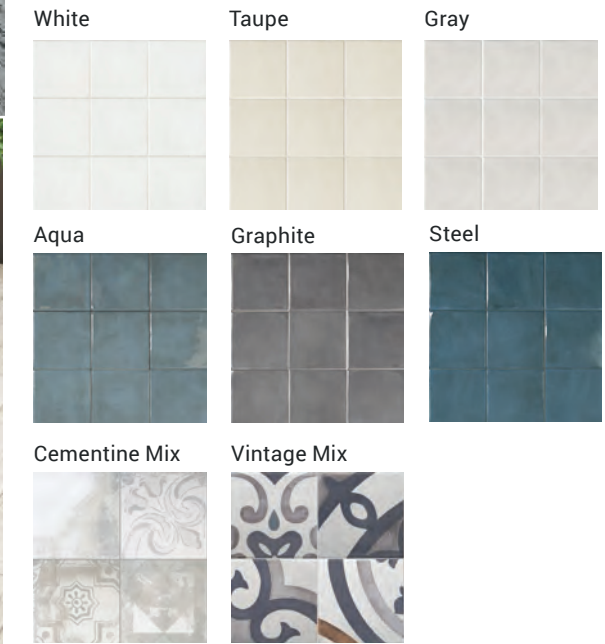

FLOOR TILE

COORDINATING WALL TILE

EMMA | GLAZED CERAMIC WALL TILE

(Four Individual Pieces Shown)
See pages 220-221 for details on Emma.

Weathered Gray

Weathered White

Weathered Ivory

Photo reproduction may not match the exact color of tile.