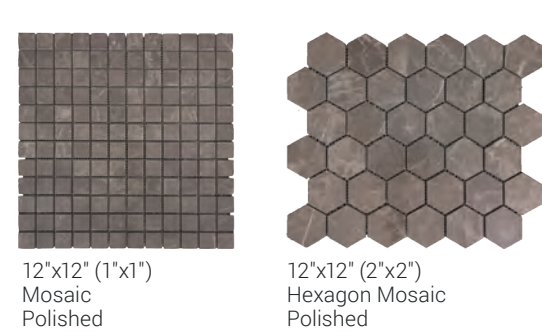

DECORATIVE ACCENTS