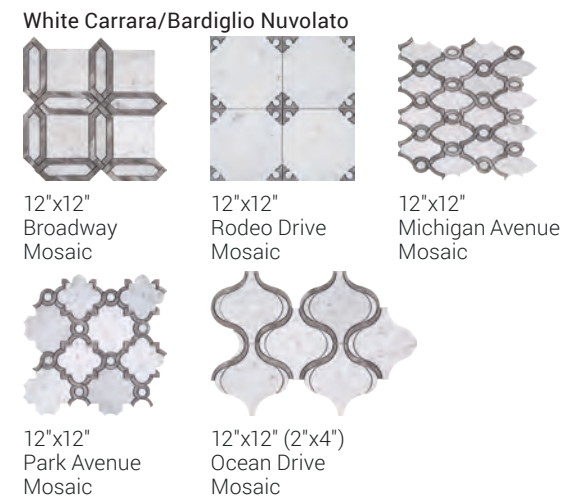

COORDINATING DECORATIVE