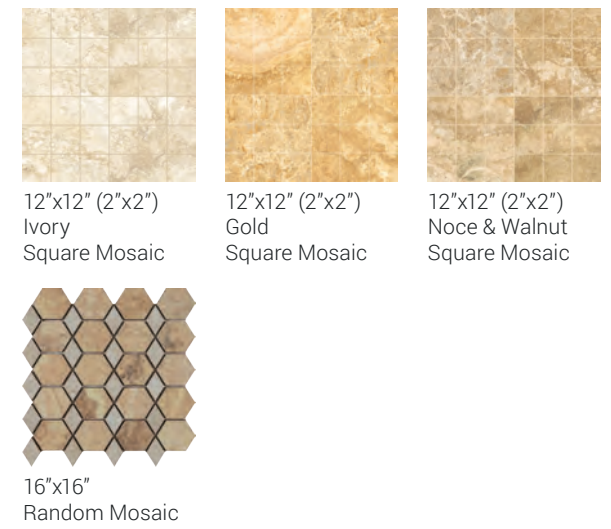

TRAVERTINO ROYAL

DURABODY® GLAZED CERAMIC FLOOR TILE

TILE

FLOOR

ACCENTS

DECORATIVE

Photo reproduction may not match the exact color of tile.

SIZES