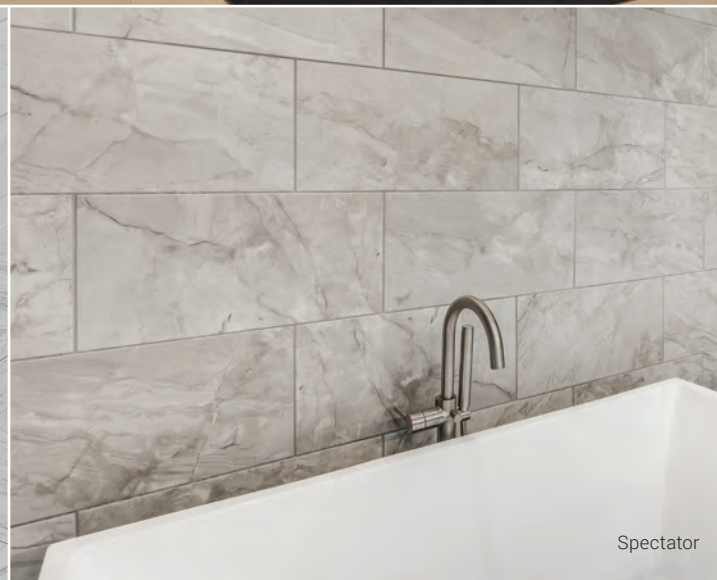

Cape Grace

Spectator

Photo reproduction may not match the exact color of tile.

SIZES

TRIM (Available in all colors)

DURABODY
CERAMIC