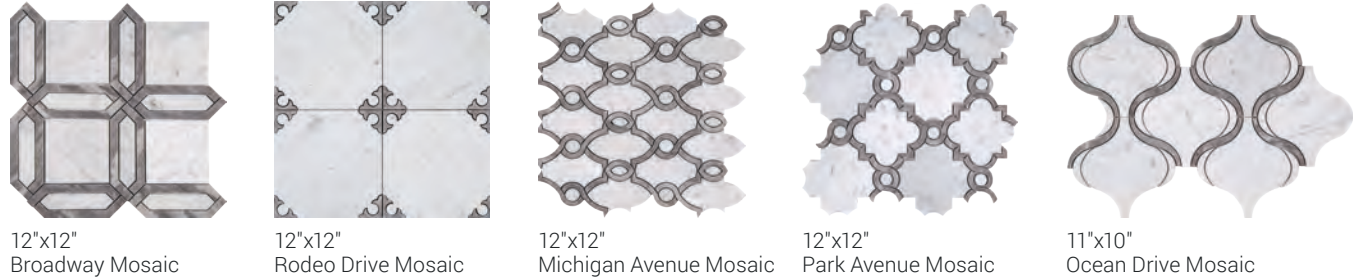

Calacatta Gold/White Thassos

White Carrara/Bardiglio Nuvolato

Thala Gray/Foussana Gray

SIZES

Dolomite White

Marmara Vein-Cut

Palissandro Vein-Cut

Iceberg