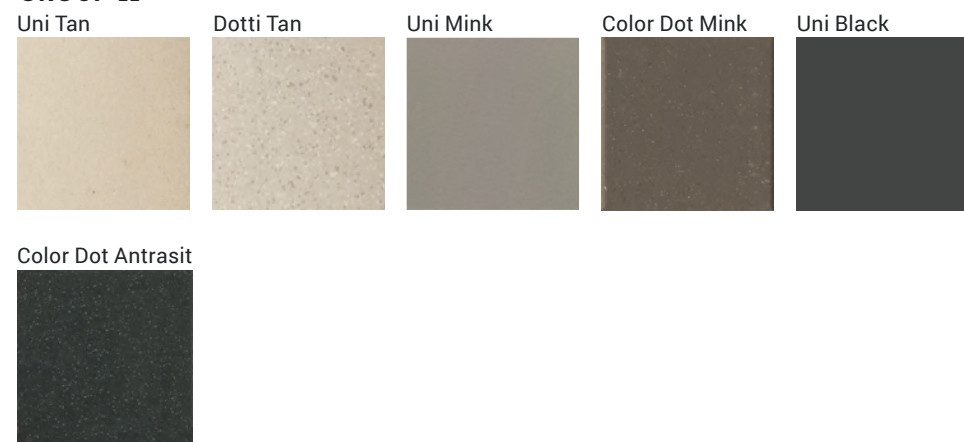

GROUP II

GROUP III