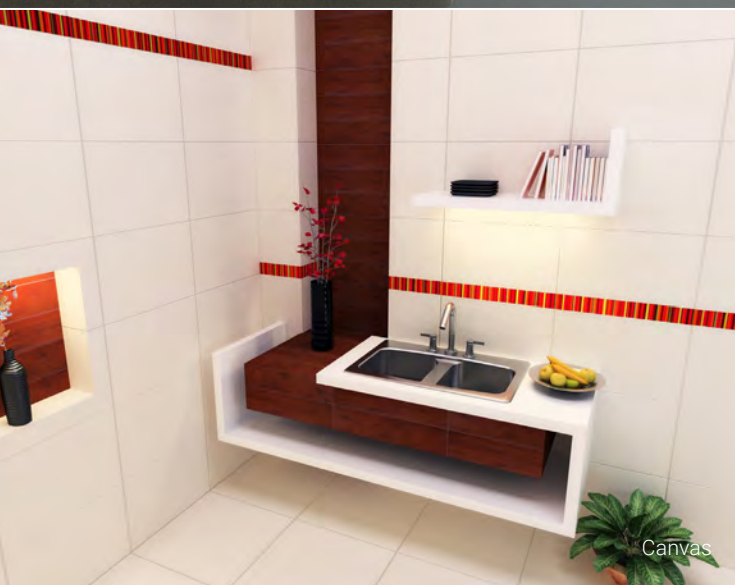

12"x24"
Up to 25 Faces

TRIM (Available in all colors)

3"x12"
Bullnose

6"x12"
Cove Base

1"x6"
Cove Base Corner
Exterior and Interior

LINEN

DURABODY® GLAZED CERAMIC FLOOR TILE

FLOOR TILE