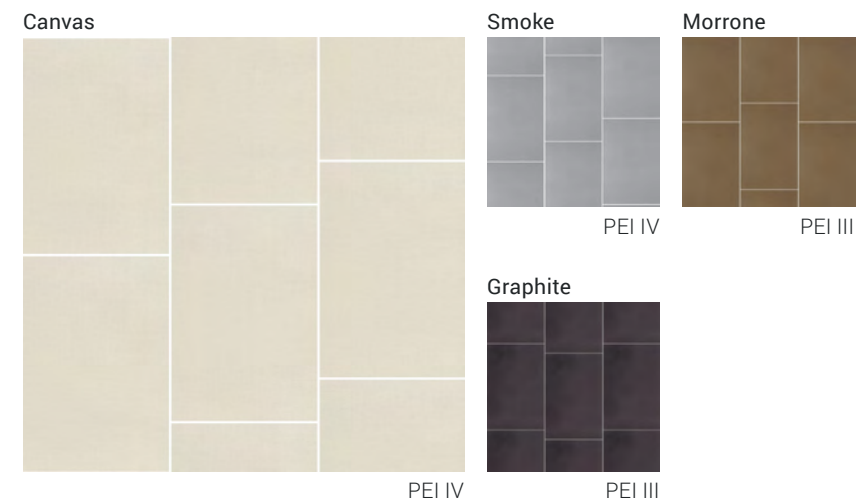

12"x24"
Up to 25 Faces

TRIM (Available in all colors)

3"x12"
Bullnose

6"x12"
Cove Base

1"x6"
Cove Base Corner
Exterior and Interior

LINEN

DURABODY® GLAZED CERAMIC FLOOR TILE

FLOOR TILE