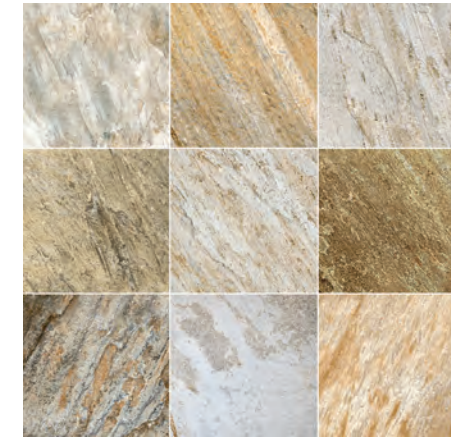

WALL TILE TRIM (Available in all colors)

SLATE SUPREMO

DURABODY® GLAZED CERAMIC FLOOR TILE

FLOOR TILE

Winter

PEI IV

Autumn

PEI IV