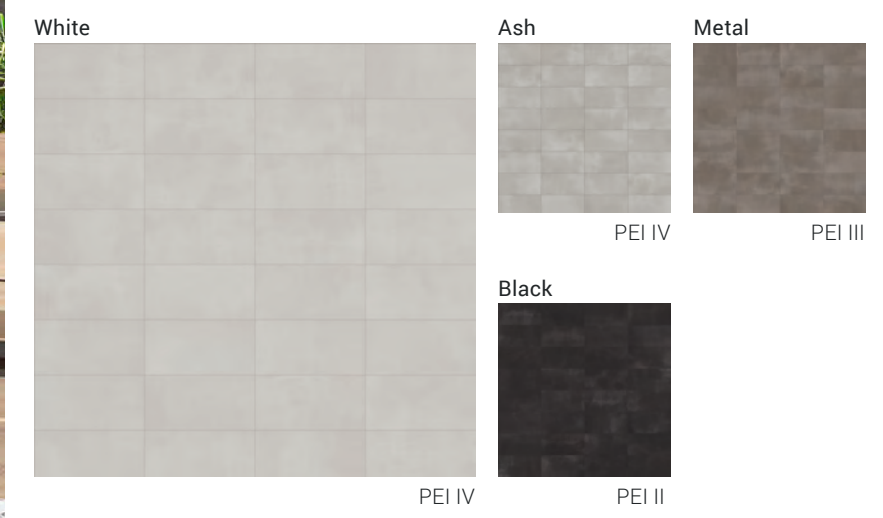

Photo reproduction may not match the exact color of tile.

SIZES

8'x8'
Up to 25 Face

ALSO
COORDINATES
WITH
FUNCTION
See pages 68-69

FUNCTION

DURABODY® GLAZED CERAMIC FLOOR TILE

FLOOR TILE

DECORATIVE ACCENTS