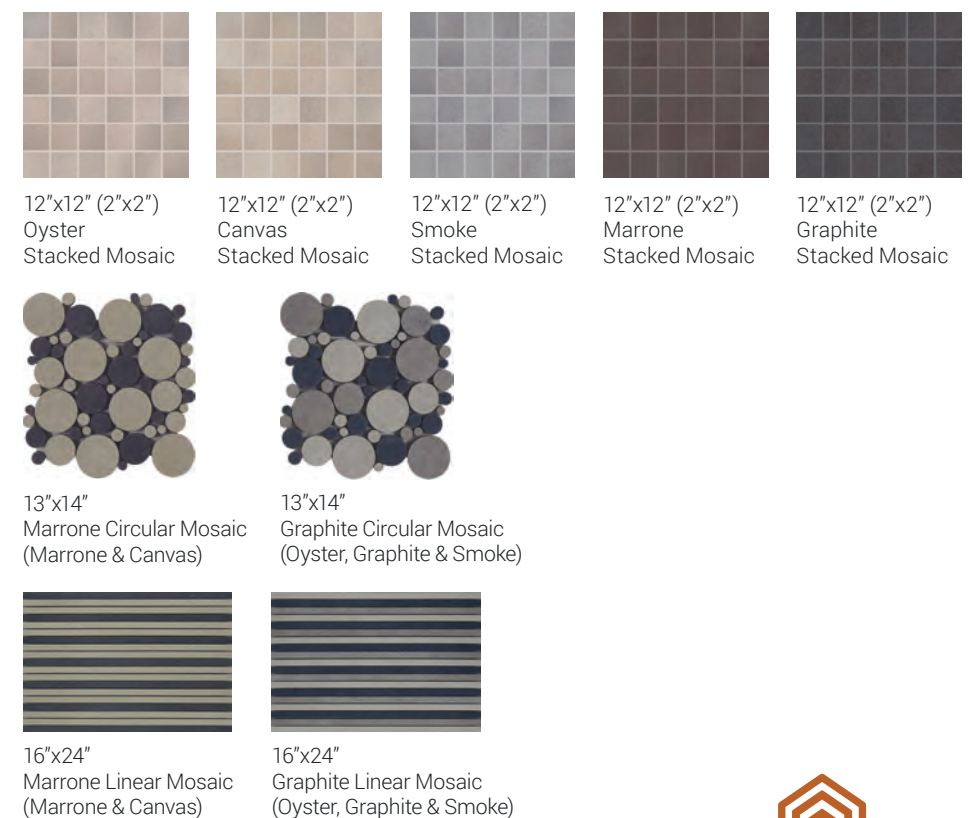

FLOOR TILE

DECORATIVE ACCENTS

Photo reproduction may not match the exact color of tile.

INDUSTRY

DURATEC™ GLAZED PORCELAIN FLOOR TILE

FLOOR TILE

Formed Concrete

PEI IV