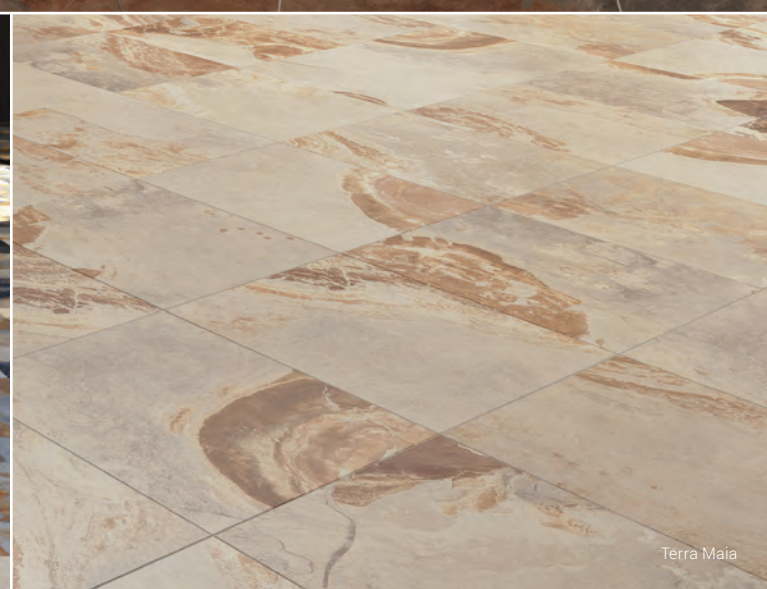

Mix

Terra Maia

Nemesis

Photo reproduction may not match the exact color of tile.

FLOOR TILE SIZES

12"x24" Up to 25 Faces
16"x16" Up to 25 Faces
13"x13" Up to 25 Faces
4½"x8½" Up to 50 Faces

WALL TILE SIZES

4½"x8½" Up to 50 Faces