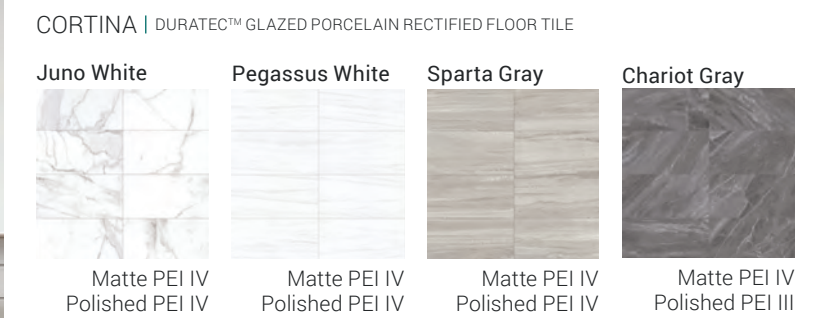

CUSTOMIZE YOUR DRINK

SYRUP

- (add .20¢)
- Vanilla* Hazelnut
- Caramel* Toffee nut* almond
- Raspberry* Peppermint

MILK

- Whole* Lowfat
- non-fat* Soy

WALL TILE

COORDINATING FLOOR TILE

See pages 110-111 for details on Cortina.