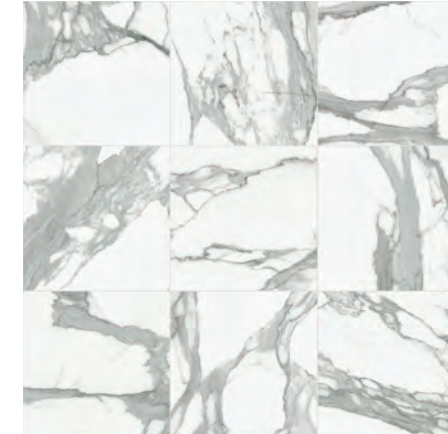

FLOOR TILE

Calacatta

PEI IV

DECORATIVE ACCENTS