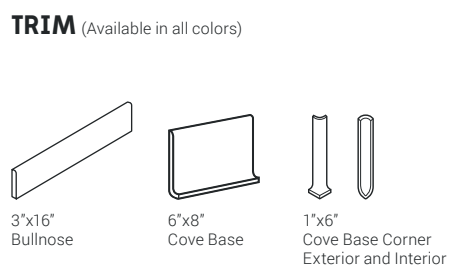

Photo reproduction may not match the exact color of tile.