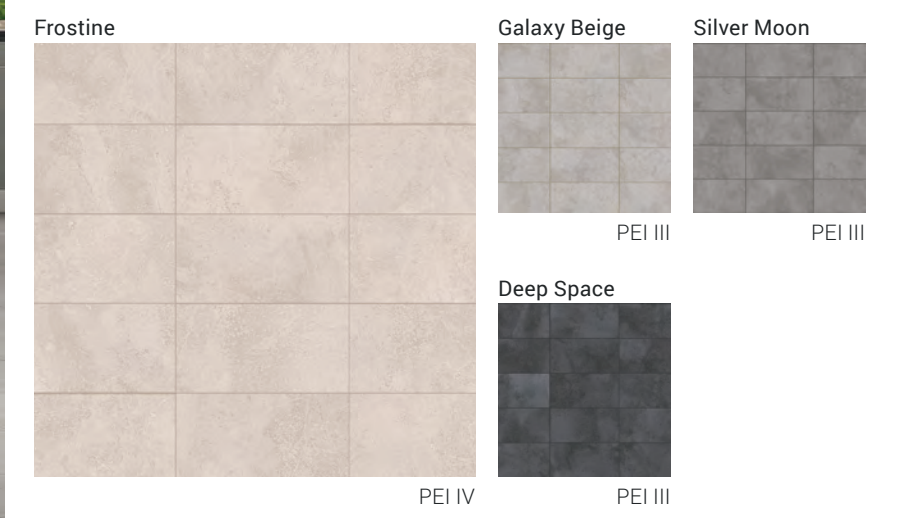

Silver

*Bathroom fixtures with a handcrafted appearance and the look of unpolished, unfilled, weathered Travertine.

ELYSIUM

DURABODY® GLAZED CERAMIC FLOOR TILE

FLOOR TILE

DECORATIVE ACCENTS

Deep Space

Silver Moon