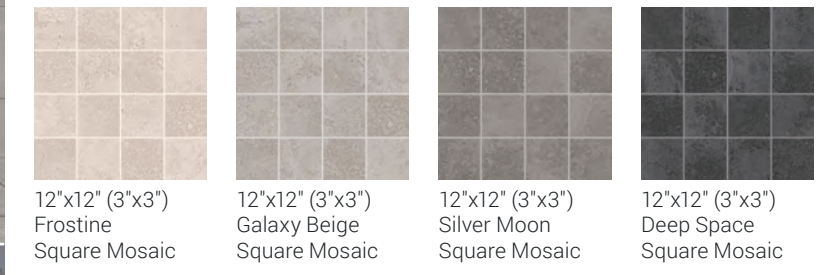

Silver

*Bathroom fixtures with a handcrafted appearance and the look of unpolished, unfilled, weathered Travertine.

ELYSIUM

DURABODY® GLAZED CERAMIC FLOOR TILE

FLOOR TILE

DECORATIVE ACCENTS

Deep Space

Silver Moon