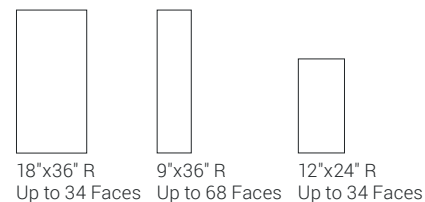

SUSSEX

DURATEC™ GLAZED PORCELAIN FLOOR TILE
RECTIFIED

Photo reproduction may not match the exact color of tile.

SIZES

TRIM (Available in all colors)

FLOOR TILE

Oxford White PEI IV	Dover Ivory PEI IV	Leeds Gray PEI II
	Warwick Silver PEI II	Ludlow Ash PEI III

ACCENTS

DECORATIVE

12½"x12½" Oxford White Trapeze Mosaic	12½"x12½" Dover Ivory Trapeze Mosaic	12½"x12½" Leeds Gray Trapeze Mosaic	12½"x12½" Warwick Silver Trapeze Mosaic	12½"x12½" Ludlow Ash Trapeze Mosaic