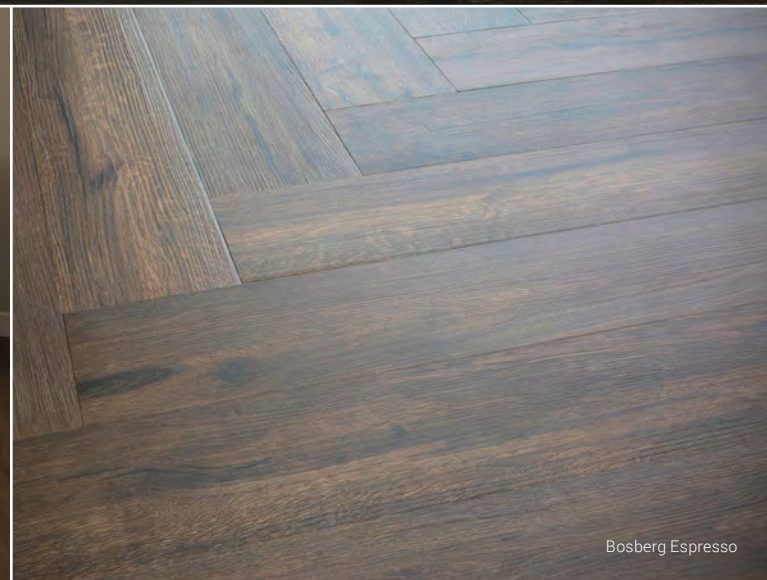

Kandel Brown

Bosberg Espresso