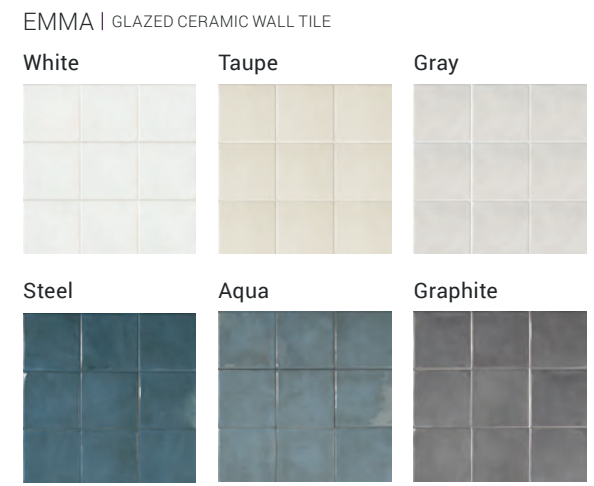

COORDINATING WALL TILE

See pages 220-221 for details on Emma.