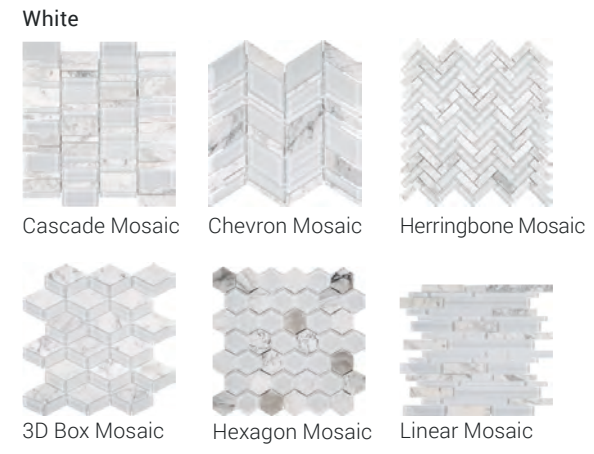

CHELSEA GLASS | DECORATIVE GLASS WALL TILE

See pages 94 for details on Chelsea Glass.

Photo reproduction may not match the exact color of tile.

SIZES

7"x36"
Up to 60 Faces

GOSFORD PARK

DURATEC™ GLAZED PORCELAIN FLOOR TILE