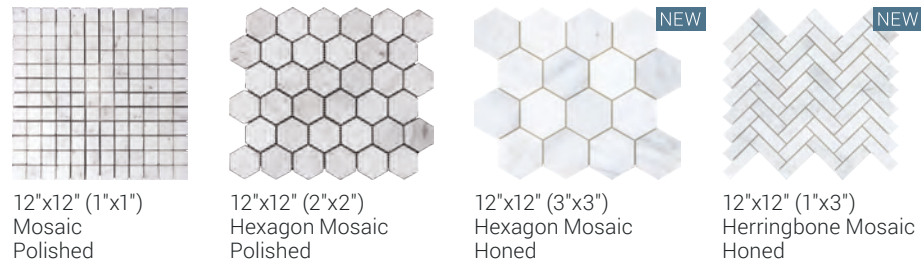

SNOW FROST

MARBLE

12"x24", 18"x18",
12"x12", 4"x12"
Polished

12"x24", 18"x18",
12"x12", 4"x12"
Honed

DECORATIVE ACCENTS

12"x12" (1"x1")
Mosaic
Polished

12"x12" (2"x2")
Hexagon Mosaic
Polished

12"x12" (3"x3")
Hexagon Mosaic
Honed