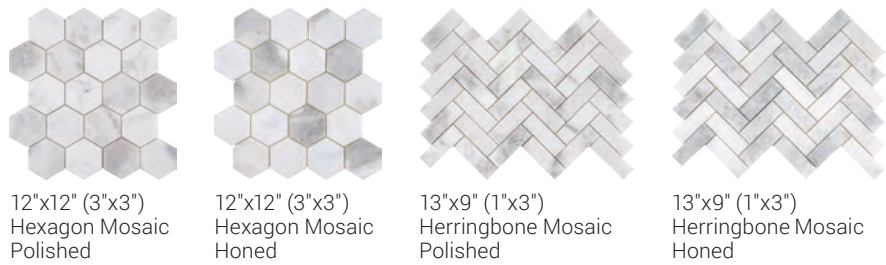

AFRICAN ARABESCATO

MARBLE

12"x24", 12"x12", 4"x12"
Polished

12"x24", 12"x12", 4"x12"
Honed

DECORATIVE ACCENTS

12"x12" (3"x3")
Hexagon Mosaic
Polished

12"x12" (3"x3")
Hexagon Mosaic
Honed

13"x9" (1"x3")
Herringbone Mosaic
Polished