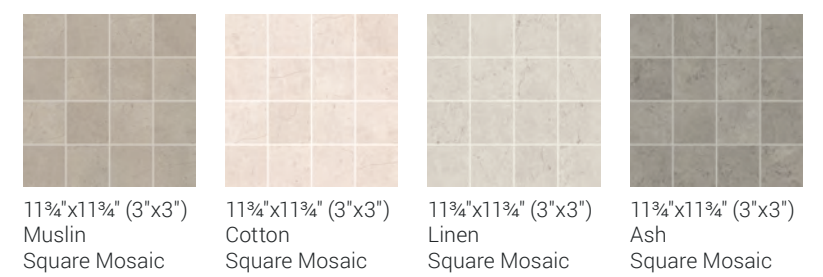

DECORATIVE ACCENTS

Cotton