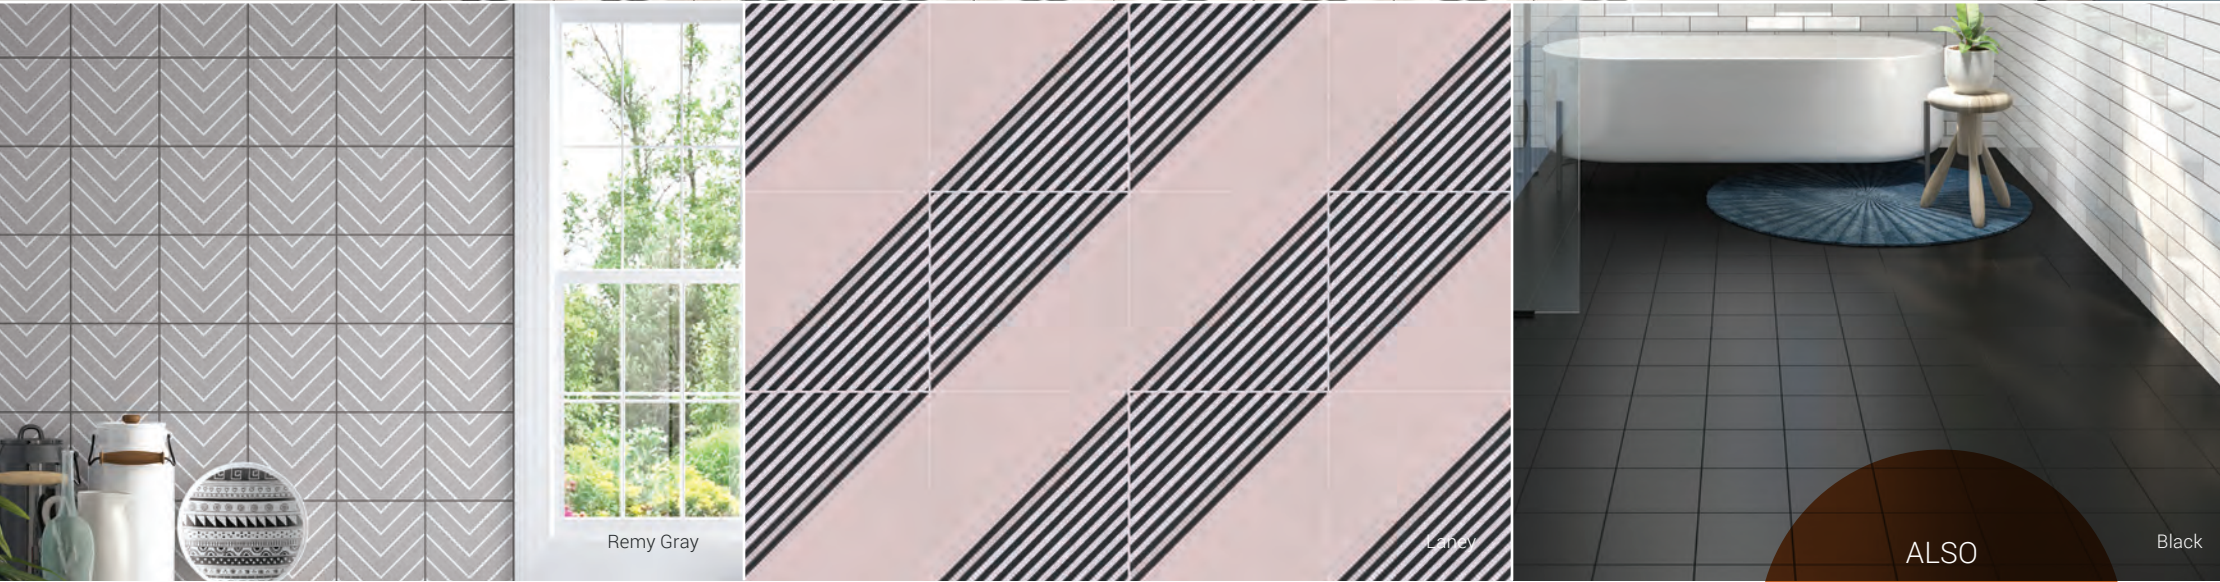

SIZES

8"x8"
Up to 1 Face

FORM

DURABODY® GLAZED CERAMIC FLOOR TILE

TILE

DECORATIVE ACCENTS

*In order to create the intended pattern, all pieces must be positioned with the design going in the same direction and installed on a 50% offset.