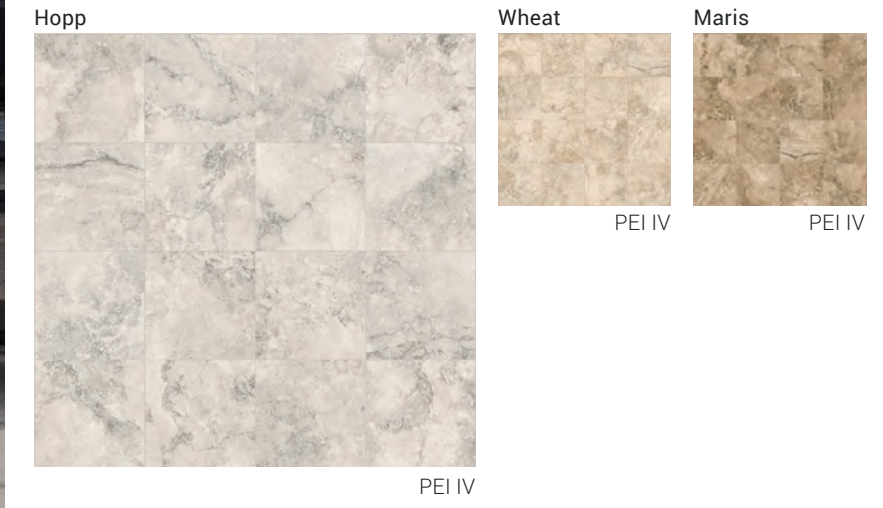

DURABODY
CERAMIC

SOUTHERLEIGH

DURABODY® GLAZED CERAMIC FLOOR TILE
& GLAZED CERAMIC WALL TILE

FLOOR & WALL

DECORATIVE ACCENTS

Photo reproduction may not match the exact color of tile.

FLOOR TILE SIZES

WALL TILE SIZES