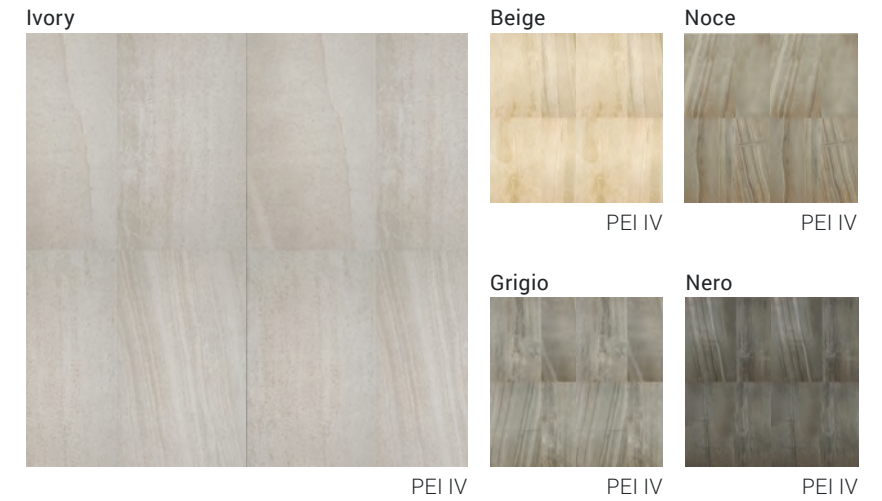

FLOOR TILE

(Available in Durabody® Ceramic & Duratec™ Porcelain)

PEI IV PEI IV PEI IV PEI IV PEI IV