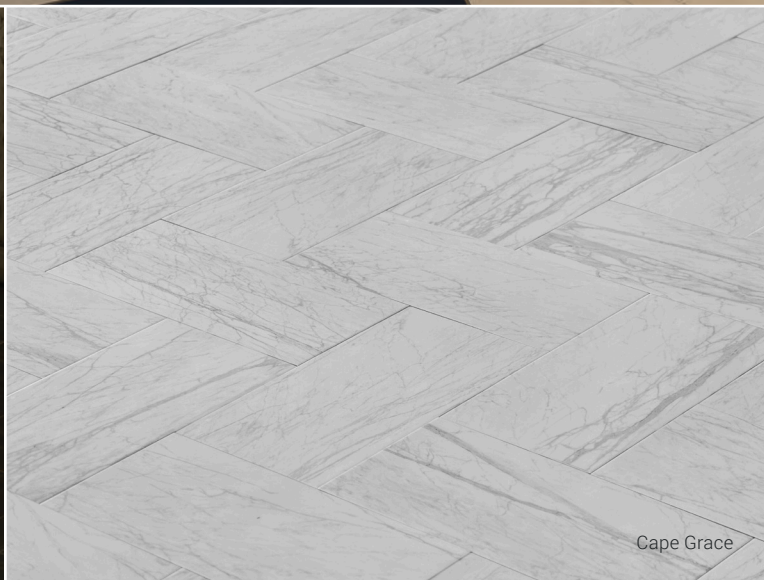

Fogo Island

Cape Grace