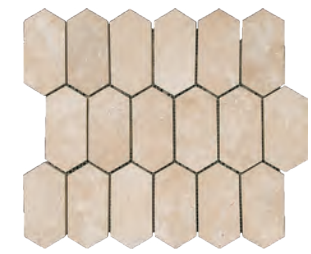

10 3/4"x13" (2"x4")
Picket Mosaic