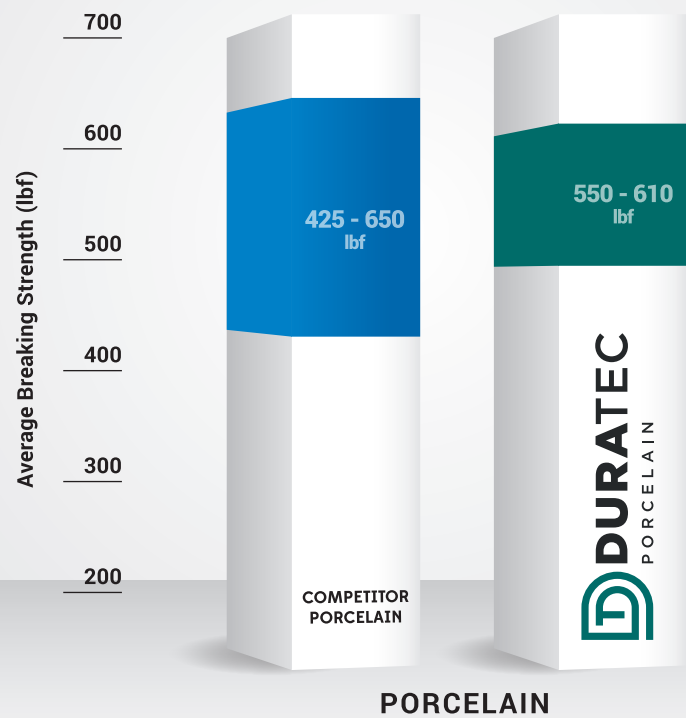

As one of the largest manufacturers in North and Central America, Interceramic is proud to have established 10 manufacturing facilities with production capacity in excess of 450 million square feet annually, with over 4,500 employees world-wide.

DURATEC™ PORCELAIN

- PET FRIENDLY
- ABSOLUTE WATERPROOF
- EASY TO CLEAN

- FAMILY FRIENDLY
- SCRATCH PROOF
- STAIN PROOF

DURABODY® CERAMIC

STRONGEST TILE IN THE INDUSTRY

**TWICE THE STRENGTH.
HALF THE MAINTENANCE.
ALL THE BEAUTY.**

**THE CERAMIC
THAT THINKS
IT'S PORCELAIN.**

OUT-PERFORMING COMPETITORS

Crafted for Effect

LUMEN

Interceramic First elevated the design of ceramic tile by introducing digital print technology, allowing designs to mimic the most realistic looks in natural products, like stone, marble and wood.