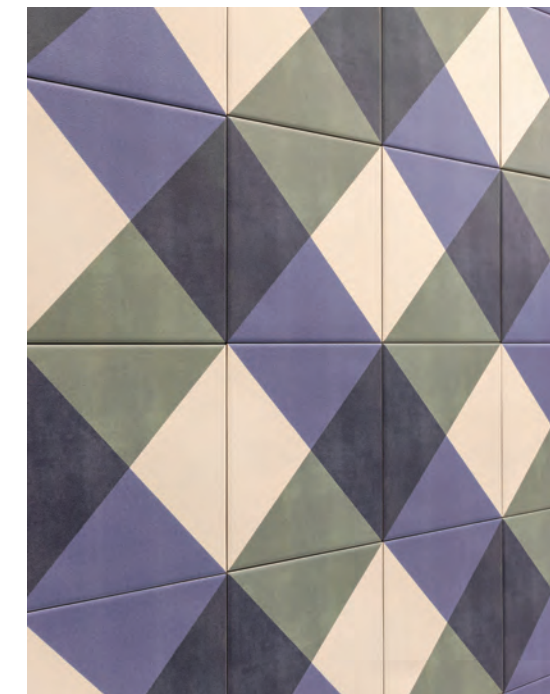

TILE PATTERNS

Tile	Size	Percent
A	8"x8"	100%

Tile	Size	Percent
A	8"x8"	100%

Tile	Size	Percent
A	8"x8"	100%

Tile	Size	Percent
A	8"x8"	100%

Tile	Size	Percent
A	8"x8"	100%

Tile	Size	Percent
A	8"x8"	100%

Tile	Size	Percent
A	8"x8"	100%

Tile	Size	Percent
A	8"x8"	100%

Tile	Size	Percent
A	8"x8"	100%

Tile	Size	Percent
A	8"x8"	100%

Tile	Size	Percent
A	8"x8"	100%

*In order to create the intended pattern, all pieces must be positioned with the design going in the same direction and installed on a 50% offset.

Tile	Size	Percent
A	8"x8"	100%

Tile	Size	Percent
A	8"x8"	100%

Tile	Size	Percent
A	8"x8"	100%