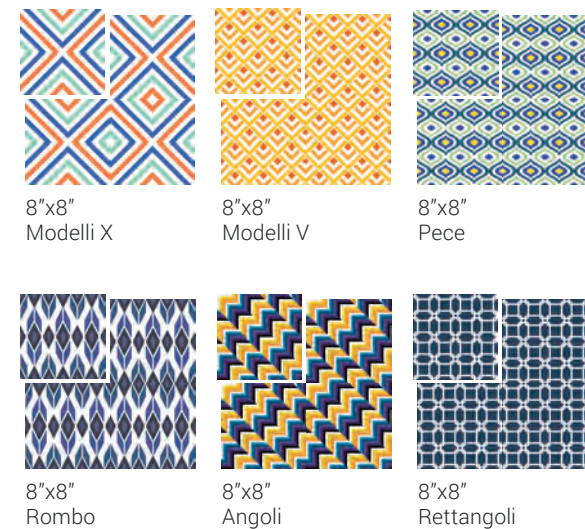

Photo reproduction may not match the exact color of tile.

SIZES (Available in all colors)

SIZES (Available in Universal White only)

Colonial Blue

DOTS
GLAZED CERAMIC WALL TILE

WALL TILE

DECORATIVE ACCENTS

All Decorative Accents