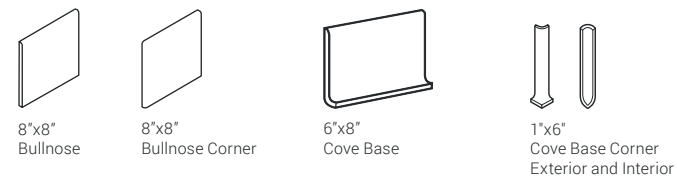

TRIM (Available in all colors)