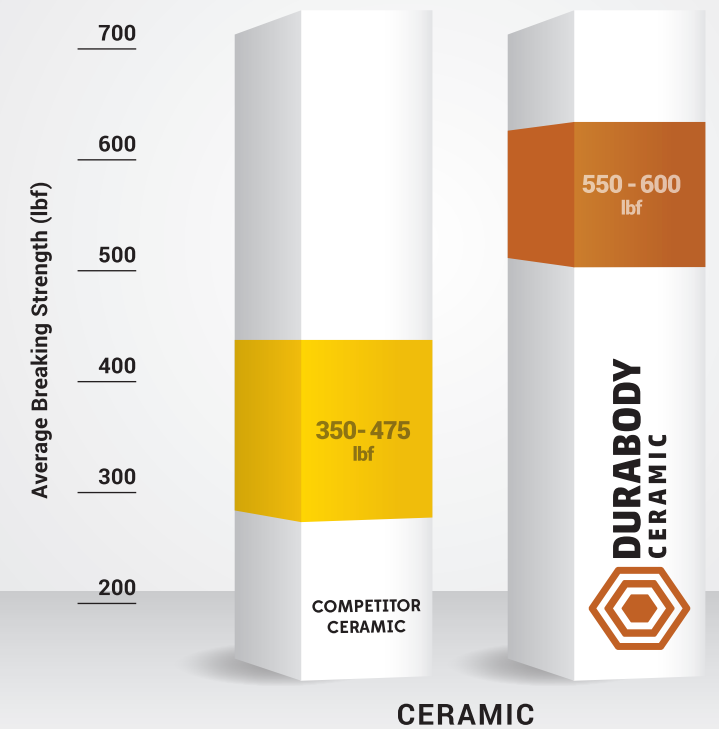

As one of the largest manufacturers in North and Central America, Interceramic is proud to have established 10 manufacturing facilities with production capacity in excess of 450 million square feet annually, with over 4,500 employees world-wide.

600 million sqft
capacity across
10 manufacturing
facilities

10
FACTORIES
INNOVATIVE

Continuously
striving to bring
innovative designs,
technology and
practices to your
business

NORTH AMERICAN PRESENCE

- ▲ Interceramic Manufacturing Facilities
- ★ Interceramic Tile & Stone Galleries
- Distribution Centers
- Independent Distributors
- Interceramic Franchise Galleries (Mexico)

DURATEC™ PORCELAIN

- PET FRIENDLY
- ABSOLUTE WATERPROOF
- EASY TO CLEAN

- FAMILY FRIENDLY
- SCRATCH PROOF
- STAIN PROOF

DURABODY® CERAMIC

STRONGEST TILE IN THE INDUSTRY

**TWICE THE STRENGTH.
HALF THE MAINTENANCE.
ALL THE BEAUTY.**

**THE CERAMIC
THAT THINKS
IT'S PORCELAIN.**

OUT-PERFORMING COMPETITORS

Crafted for Effect

LUMEN

Interceramic First elevated the design of ceramic tile by introducing digital print technology, allowing designs to mimic the most realistic looks in natural products, like stone, marble and wood.