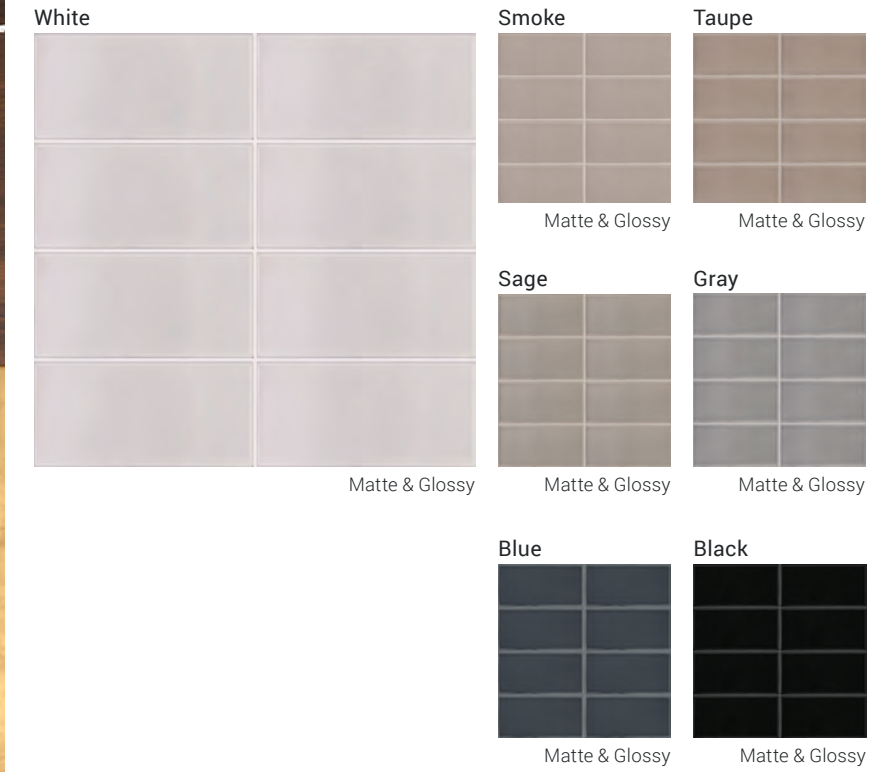

CUSTOMIZE YOUR DRINK

SYRUP

- (add .20¢)
- Vanilla* Hazelnut
- Caramel* Toffee nut* almond
- Raspberry* Peppermint

MILK

- Whole* Lowfat
- non-fat* Soy

WALL TILE

COORDINATING FLOOR TILE

See pages 110-111 for details on Cortina.