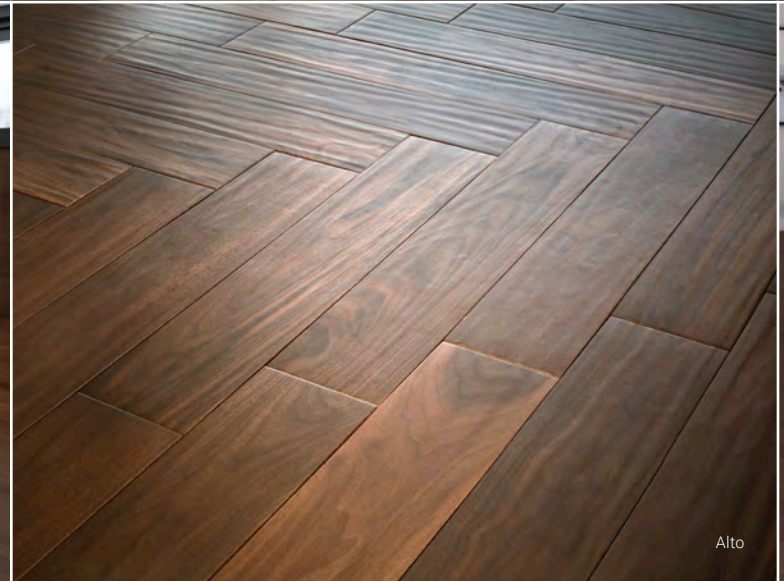

RUIDOSO+ SIGNATURE

DURABODY® GLAZED CERAMIC FLOOR TILE & DURATEC™ GLAZED PORCELAIN FLOOR TILE

FLOOR TILE

COORDINATING WALL TILE

CALACATTA GOLD | NATURAL STONE MARBLE

See pages 303 for additional designs and details on Calacatta Gold.

Mesa

Alto

Photo reproduction may not match the exact color of tile.

SIZES (Durabody® Ceramic)

7"x36"
Up to 70 Faces

SIZES (Duratec™ Porcelain)

8"x40"
Up to 70 Faces