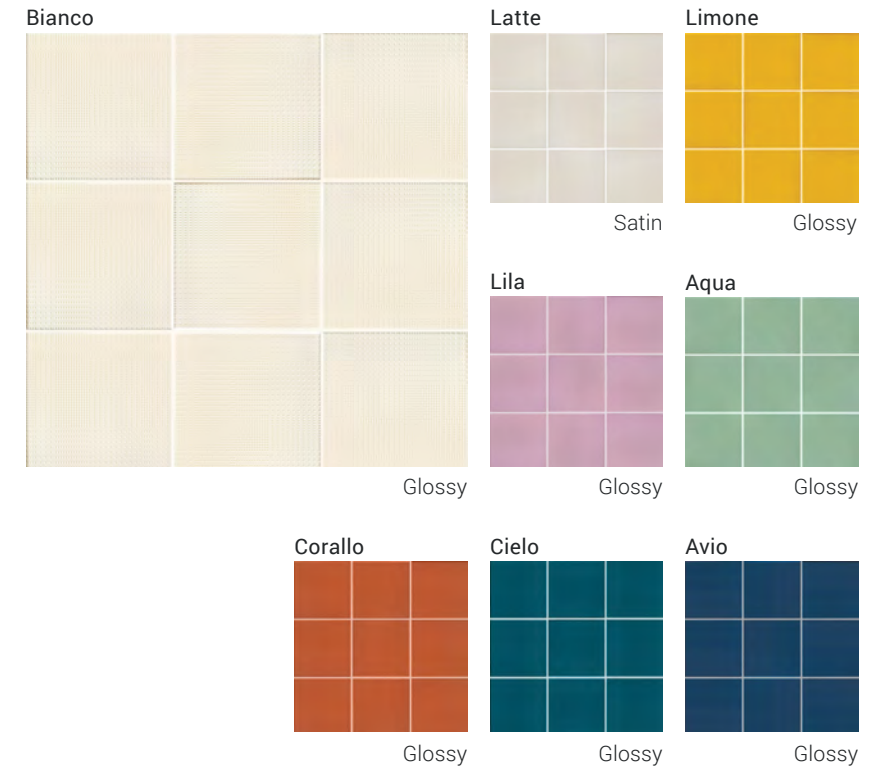

WALL TILE

Photo reproduction may not match the exact color of tile.

*Available in Debossed and Embossed

DECORATIVE ACCENTS

GLAZED CERAMIC WALL TILE

IC BRITES COLORS

BOLD TONES COLORS

TRIM

Photo reproduction may not match the exact color of tile.

SIZES (Available in all colors)

SIZES (Available in Universal White only)

Colonial Blue

DOTS
GLAZED CERAMIC WALL TILE

WALL TILE

DECORATIVE ACCENTS

All Decorative Accents