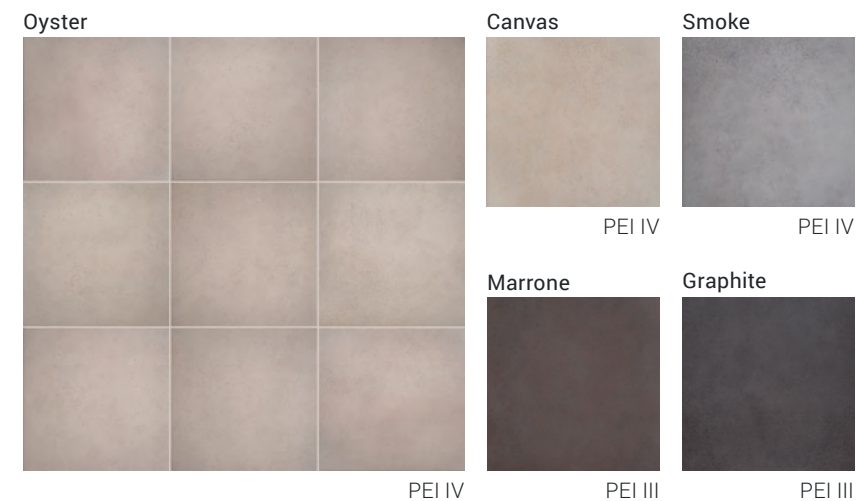

HABITAT

DURABODY® GLAZED CERAMIC FLOOR TILE

FLOOR TILE

DECORATIVE ACCENTS

Photo reproduction may not match the exact color of tile.