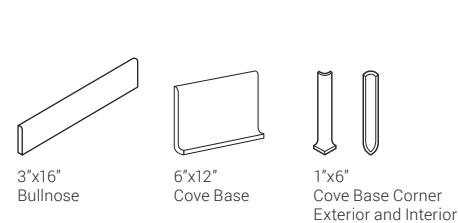

Beige

Grigio

Ivory

Photo reproduction may not match the exact color of tile.

SIZES (Durabody® Ceramic)

SIZES (Duratec™ Porcelain)

TRIM (Durabody® Ceramic Only)

PINOT