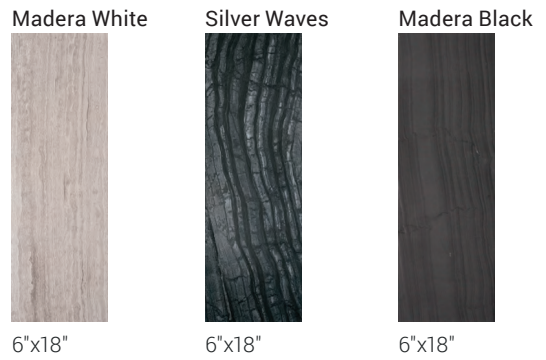

MARBLE VEIN CUT