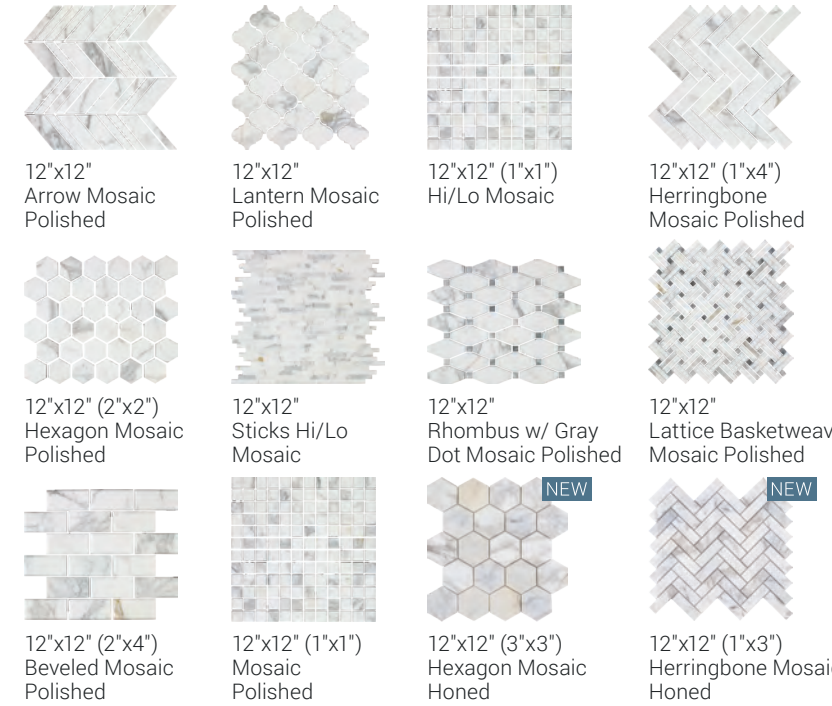

DECORATIVE ACCENTS

12"x12" Arrow Mosaic Polished

12"x12" Lantern Mosaic Polished

12"x12" (1"x1") Hi/Lo Mosaic

12"x12" (1"x4") Herringbone Mosaic Polished

12"x12" (2"x2") Hexagon Mosaic Polished

12"x12" Sticks Hi/Lo Mosaic

12"x12" Rhombus w/ Gray Dot Mosaic Polished

12"x12" Lattice Basketweave Mosaic Polished

12"x12" (2"x4") Beveled Mosaic Polished

12"x12" (1"x1") Mosaic Polished

12"x12" (3"x3") Hexagon Mosaic Honed

12"x12" (1"x3") Herringbone Mosaic Honed

12"x12" (3"x3") Hexagon Mosaic Honed

12"x12" (1"x3") Herringbone Mosaic Honed