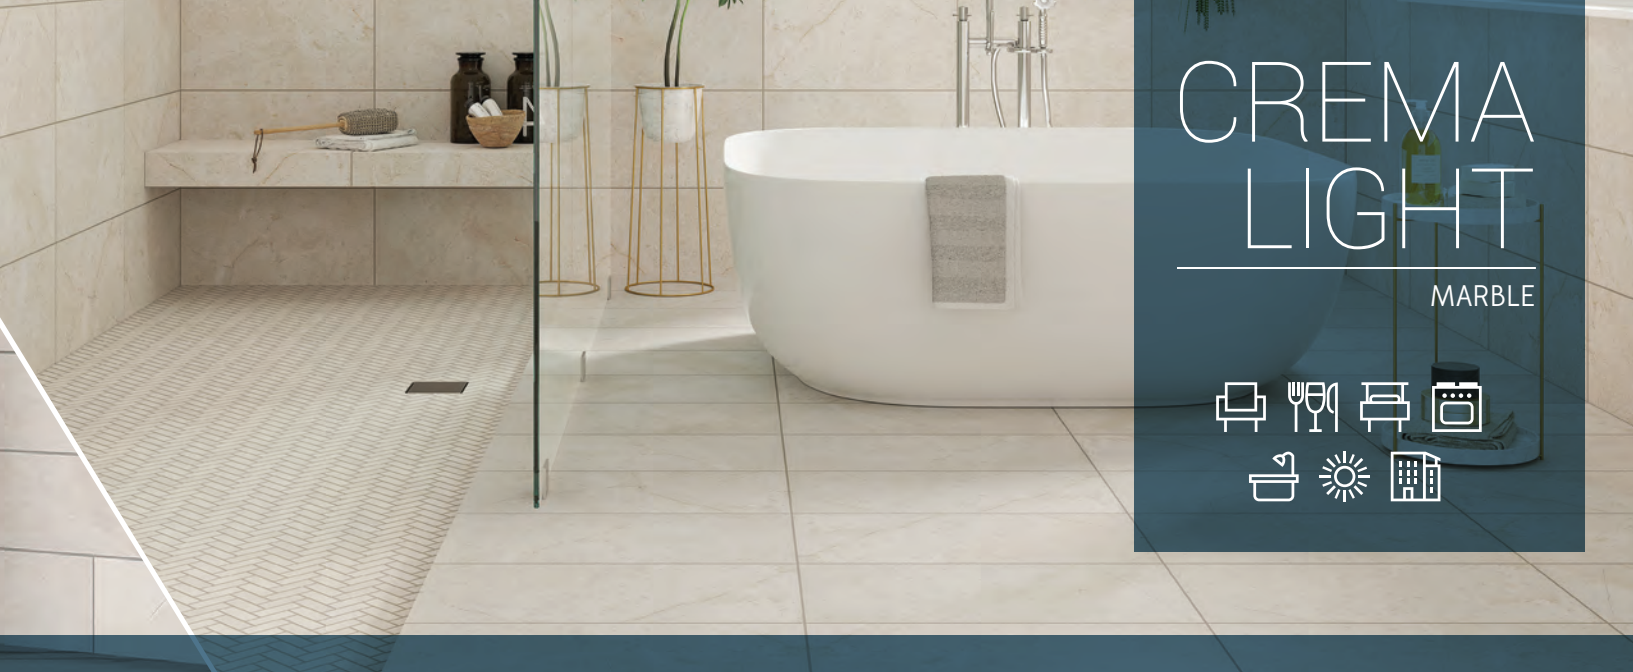

CREMA LIGHT

MARBLE

FLOOR TILE

FLOOR TILE

DECORATIVE ACCENTS

DECORATIVE ACCENTS

SIZES

TRIM

*Purchaser acknowledges that dry stacked products will have minimal sizing variations. This is inherent to all tiles and stone. These will create small gaps between the pieces. Shade variation is also inherent in all Natural Stone products. Any questions as to the suitability of the product for its intended application must be made before installation. Use constitutes acceptance.

SIZES

TRIM