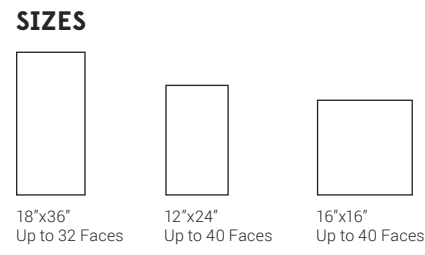

Photo reproduction may not match the exact color of tile.