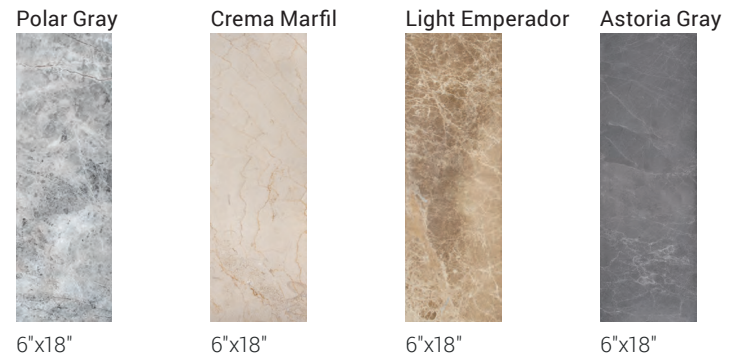

FLOOR TILE

MARBLE