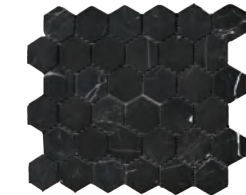

## Polar Gray

12"x12" (1"x1")  
Mosaic  
Polished

12"x12" (2"x2")  
Hexagon Mosaic  
Polished

## Astoria Gray

12"x12" (1"x1")  
Mosaic  
Polished

12"x12" (2"x2")  
Hexagon Mosaic  
Polished

## Empress Black

12"x12" (1"x1")  
Mosaic  
Polished

12"x12" (2"x2")  
Hexagon Mosaic  
Polished

## African Arabescato

12"x12" (3"x3")  
Hexagon Mosaic  
Polished

12"x12" (3"x3")  
Hexagon Mosaic  
Honed

13"x9" (1"x3")  
Herringbone Mosaic  
Polished

13"x9" (1"x3")  
Herringbone Mosaic  
Honed