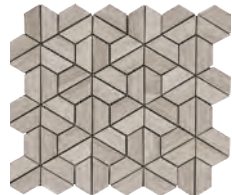

## Snow Frost

12"x12" (1"x1")  
Mosaic  
Polished

12"x12" (2"x2")  
Hexagon Mosaic  
Polished

12"x12" (3"x3")  
Hexagon Mosaic  
Honed

12"x12" (1"x3")  
Herringbone Mosaic  
Honed

## Madera White Vein-Cut

12"x12" (2"x2")  
Split Hex Mosaic  
Polished

12"x12" (2"x2")  
Neosquare Mosaic  
Polished

## Shadow Gray

12"x12" (3"x3")  
Hexagon Mosaic  
Polished

12"x12" (1"x3")  
Herringbone Mosaic  
Polished