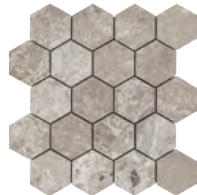

## Snow Frost

12"x12" (1"x1")  
Mosaic  
Polished

12"x12" (2"x2")  
Hexagon Mosaic  
Polished

12"x12" (3"x3")  
Hexagon Mosaic  
Honed

12"x12" (1"x3")  
Herringbone Mosaic  
Honed

## Madera White Vein-Cut

12"x12" (2"x2")  
Split Hex Mosaic  
Polished

12"x12" (2"x2")  
Neosquare Mosaic  
Polished

## Shadow Gray

12"x12" (3"x3")  
Hexagon Mosaic  
Polished

12"x12" (1"x3")  
Herringbone Mosaic  
Polished