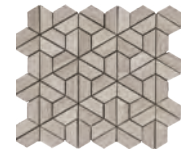

ICEBERG

MARBLE

MADERA WHITE

DRAMATIC MARBLE

FLOOR TILE

12"x24", 12"x12", 4"x12",
10½"x12" Hexagon, 3"x12" Picket
Polished

COORDINATING DECORATIVE

Castle Collection
Iceberg/Astoria

12"x12" (1"x3")
Herringbone Mosaic
Polished

Palace Collection

12"x12"
Buckingham
Palace Mosaic

12"x12"
Topkapi Palace
Mosaic

9"x12"
Taj Mahal
Mosaic

FLOOR TILE

Madera White Vein-Cut

12"x24", 4"x12" Polished

6"x18"
Vintage Leather

Madera Black

6"x18"
Vintage Leather

DECORATIVE ACCENTS

Madera White Vein-Cut

12"x12" (2"x2")
Split Hex Mosaic
Polished

12"x12" (2"x2")
Neosquare Mosaic
Polished

6"x24"
Ledger Panel*
3D Honed

6"
Ledger Panel Corner*
3D Honed

SIZES

TRIM

*Purchaser acknowledges that dry stacked products will have minimal sizing variations. This is inherent to all tiles and stone. These will create small gaps between the pieces. Shade variation is also inherent in all Natural Stone products. Any questions as to the suitability of the product for its intended application must be made before installation. Use constitutes acceptance.