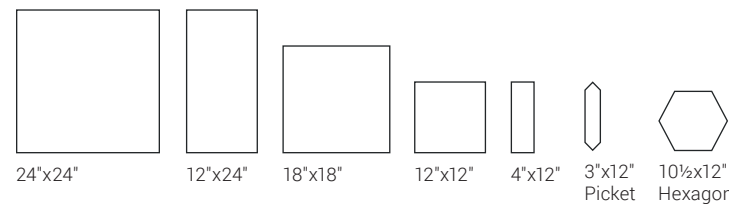

FLOOR TILE

24"x24", 12"x24", 18"x18", 12"x12", 4"x12", 10½"x12" Hexagon, 3"x12" Picket Polished

Vintage Leather

6"x18"

DECORATIVE ACCENTS

12"x12" (1"x1") Mosaic Polished

12"x12" (2"x2") Hexagon Mosaic Polished

6"x24" Ledger Panel* Hi/Lo

6" Ledger Panel Corner* Hi/Lo

COORDINATING DECORATIVE ACCENTS

Castle Collection Ivory/Polar

12"x12" Chambord Mosaic Polished

9"x9" Edinburgh Mosaic Polished

6"x6" Mont Saint Michel Mosaic Polished

9"x9" Windsor Mosaic Polished

SIZES

TRIM

*Purchaser acknowledges that dry stacked products will have minimal sizing variations. This is inherent to all tiles and stone. These will create small gaps between the pieces. Shade variation is also inherent in all Natural Stone products. Any questions as to the suitability of the product for its intended application must be made before installation. Use constitutes acceptance.