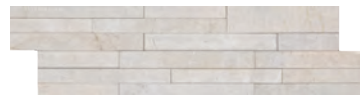

IVORY SELECT

MARBLE

POLAR GRAY

MARBLE

FLOOR TILE

12"x24", 18"x18", 4"x12", 10½"x12" Hexagon, 3"x12" Picket Polished

DECORATIVE ACCENTS

12"x12" (3"x3") Hexagon Mosaic Polished

12"x12" (1"x3") Herringbone Mosaic Polished

6"x24" Ledger Panel* 3D Honed

6" Ledger Panel Corner* 3D Honed

COORDINATING DECORATIVE ACCENTS

Castle Collection Ivory/Polar

12"x12" Chambord Mosaic Polished

9"x9" Edinburgh Mosaic Polished

6"x6" Mont Saint Michel Mosaic Polished

9"x9" Windsor Mosaic Polished

SIZES

TRIM

*Purchaser acknowledges that dry stacked products will have minimal sizing variations. This is inherent to all tiles and stone. These will create small gaps between the pieces. Shade variation is also inherent in all Natural Stone products. Any questions as to the suitability of the product for its intended application must be made before installation. Use constitutes acceptance.