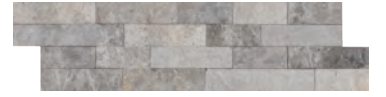

FLOOR TILE

24"x24", 12"x24", 18"x18", 12"x12", 4"x12", 10½"x12" Hexagon, 3"x12" Picket Polished

Vintage Leather

6"x18"

DECORATIVE ACCENTS

12"x12" (1"x1") Mosaic Polished

12"x12" (2"x2") Hexagon Mosaic Polished

6"x24" Ledger Panel* Hi/Lo

6" Ledger Panel Corner* Hi/Lo

COORDINATING DECORATIVE ACCENTS

Castle Collection Ivory/Polar

12"x12" Chambord Mosaic Polished

9"x9" Edinburgh Mosaic Polished

6"x6" Mont Saint Michel Mosaic Polished