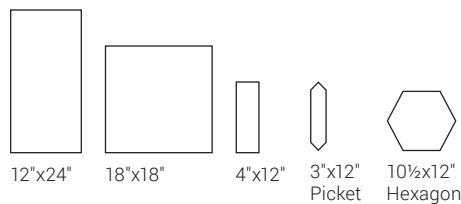

IVORY SELECT

MARBLE

POLAR GRAY

MARBLE

FLOOR TILE

12"x24", 18"x18", 4"x12", 10½"x12" Hexagon, 3"x12" Picket Polished

DECORATIVE ACCENTS

12"x12" (3"x3") Hexagon Mosaic Polished

12"x12" (1"x3") Herringbone Mosaic Polished

6"x24" Ledger Panel* 3D Honed

6" Ledger Panel Corner* 3D Honed

COORDINATING DECORATIVE ACCENTS

Castle Collection Ivory/Polar

12"x12" Chambord Mosaic Polished

9"x9" Edinburgh Mosaic Polished

6"x6" Mont Saint Michel Mosaic Polished

9"x9" Windsor Mosaic Polished

SIZES

TRIM

*Purchaser acknowledges that dry stacked products will have minimal sizing variations. This is inherent to all tiles and stone. These will create small gaps between the pieces. Shade variation is also inherent in all Natural Stone products. Any questions as to the suitability of the product for its intended application must be made before installation. Use constitutes acceptance.

FLOOR TILE

24"x24", 12"x24", 18"x18", 12"x12", 4"x12", 10½"x12" Hexagon, 3"x12" Picket Polished

Vintage Leather

6"x18"

DECORATIVE ACCENTS

12"x12" (1"x1") Mosaic Polished

12"x12" (2"x2") Hexagon Mosaic Polished