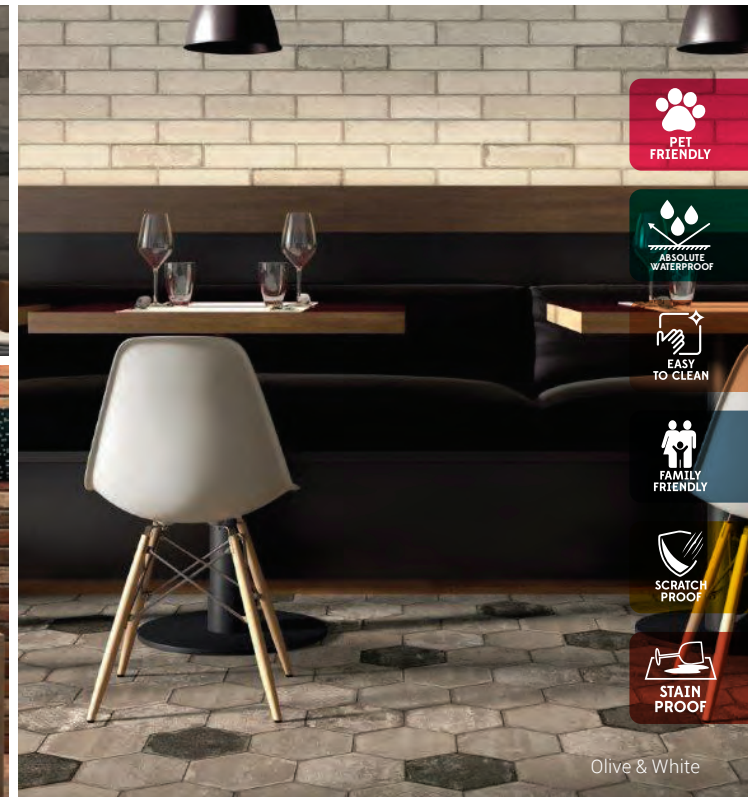

VINTAGE BRICK

DURATEC™ GLAZED COLORED-BODY PORCELAIN FLOOR TILE

An ode to the eclectic style of famous Bricklane street in London. This collection channels it's iconic retro influence with subtle textures and the artistic look of exposed, flaking brickwork.

Red

FLOOR TILE

DECORATIVE ACCENTS

SIZES