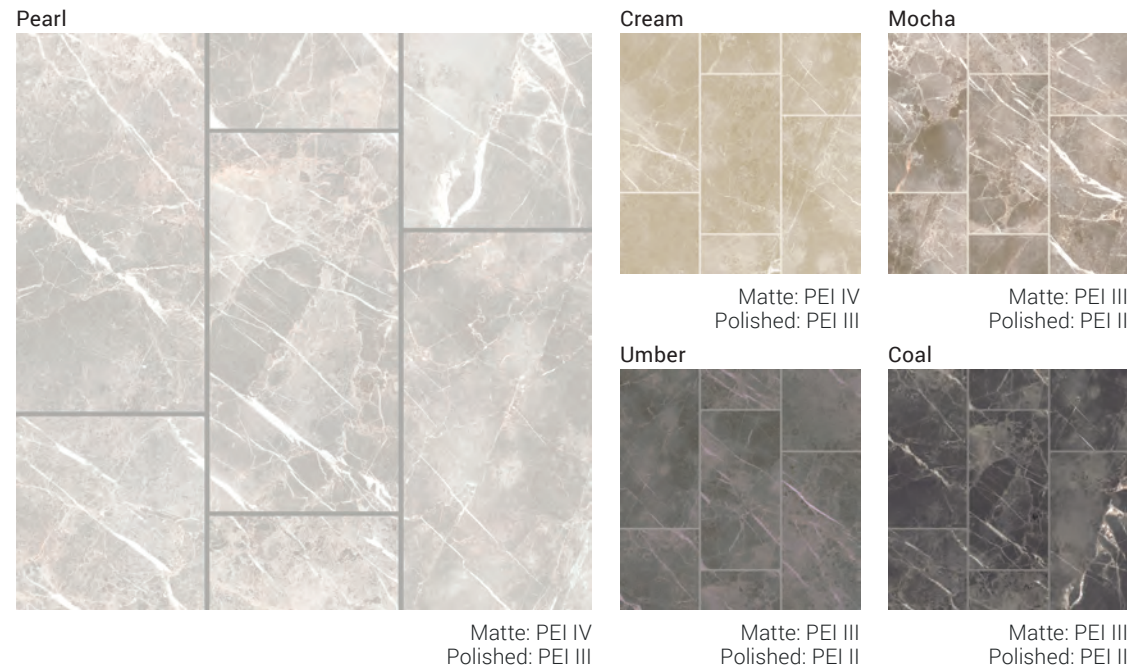

PULSE

DURATEC™ GLAZED PORCELAIN RECTIFIED FLOOR TILE

Pulse, inspired by the elegant Collemandina marble found in Tuscany, is highlighted by precise veining and realistic chromatic nuances. The collection's warm tones and deep accents create the perfect allure of drama and excitement.

*ADA compliant only on matte finish

Coal & Pearl

Pearl & Umber

Pearl & Umber

Cream & Mocha

Mocha & Pearl

FLOOR TILE

DECORATIVE ACCENTS