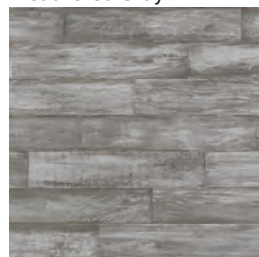

TIMBERWOOD

DURATEC™ GLAZED PORCELAIN RECTIFIED FLOOR TILE

Charming, weathered and distressed to perfection. Timberwood collection was designed to resemble the most gorgeous of natural wood selections. Dark decadent accent colors are grouped together with elegant neutral shades for an offering that begs to add dimension and detail to any space.

Weathered Black

Weathered Ivory

Weathered White

Weathered Brown

Weathered Gray

FLOOR TILE

Weathered Black

PEI II

Weathered White

PEI IV

Weathered Ivory

PEI IV

Weathered Gray

PEI III

Weathered Brown

PEI III

COORDINATING WALL TILE

EMMA | GLAZED CERAMIC WALL TILE

See pages 82 for details on Emma.

SIZES

7½"x39" R

(Four Individual Pieces Shown)

(Four Individual Pieces Shown)