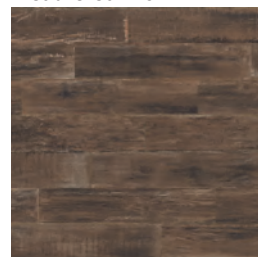

TIMBERWOOD

DURATEC™ GLAZED PORCELAIN RECTIFIED FLOOR TILE

Charming, weathered and distressed to perfection. Timberwood collection was designed to resemble the most gorgeous of natural wood selections. Dark decadent accent colors are grouped together with elegant neutral shades for an offering that begs to add dimension and detail to any space.

Weathered Black

Weathered Ivory

Weathered White

Weathered Brown

Weathered Gray

FLOOR TILE

Weathered Black

PEI II

Weathered White

PEI IV

Weathered Ivory

PEI IV

Weathered Gray

PEI III

Weathered Brown

PEI III

COORDINATING WALL TILE

EMMA | GLAZED CERAMIC WALL TILE

See pages 82 for details on Emma.

SIZES

7½"x39" R

(Four Individual Pieces Shown)

(Four Individual Pieces Shown)