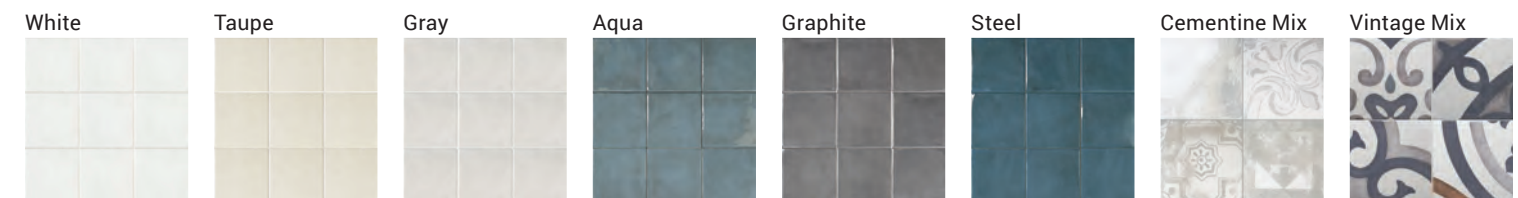

TIMBERWOOD

DURATEC™ GLAZED PORCELAIN RECTIFIED FLOOR TILE

Charming, weathered and distressed to perfection. Timberwood collection was designed to resemble the most gorgeous of natural wood selections. Dark decadent accent colors are grouped together with elegant neutral shades for an offering that begs to add dimension and detail to any space.

Weathered Black

Weathered Ivory

Weathered White

Weathered Brown

Weathered Gray

FLOOR TILE

Weathered Black

PEI II

Weathered White

PEI IV

Weathered Ivory

PEI IV

Weathered Gray

PEI III

Weathered Brown

PEI III

COORDINATING WALL TILE

EMMA | GLAZED CERAMIC WALL TILE

See pages 82 for details on Emma.

SIZES

7½"x39" R

(Four Individual Pieces Shown)

(Four Individual Pieces Shown)