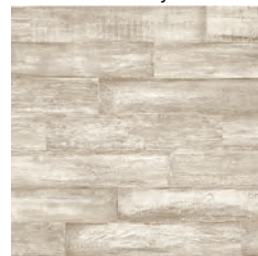

TIMBERWOOD

DURATEC™ GLAZED PORCELAIN RECTIFIED FLOOR TILE

Charming, weathered and distressed to perfection. Timberwood collection was designed to resemble the most gorgeous of natural wood selections. Dark decadent accent colors are grouped together with elegant neutral shades for an offering that begs to add dimension and detail to any space.

Weathered Black

Weathered Ivory

Weathered White

Weathered Brown

Weathered Gray

FLOOR TILE

Weathered Black

PEI II

Weathered White

PEI IV

Weathered Ivory

PEI IV

Weathered Gray

PEI III

Weathered Brown

PEI III