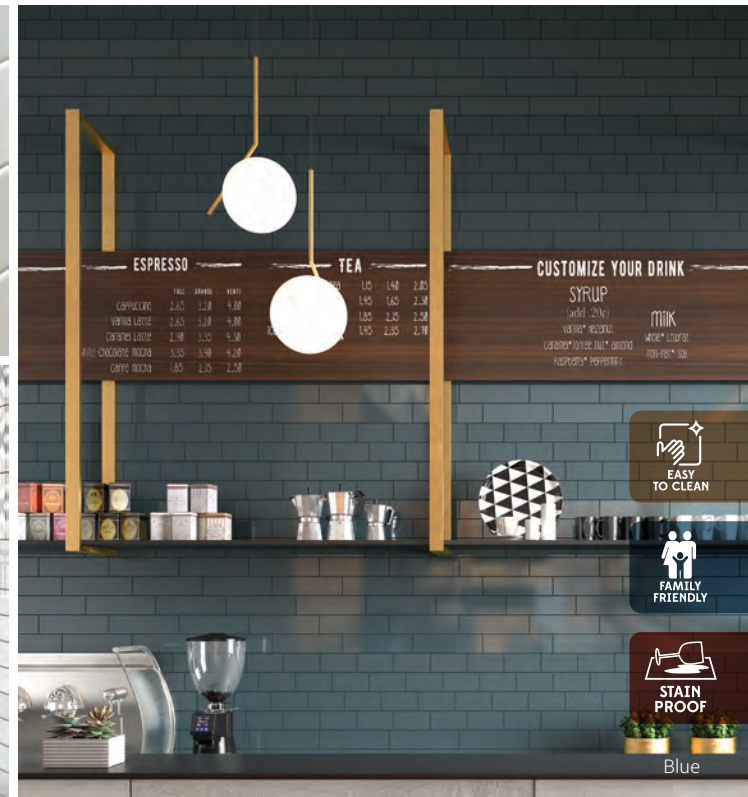

RIPPLE

GLAZED CERAMIC WALL TILE

SEASIDE

GLAZED CERAMIC WALL TILE

WALL TILE

SIZES

TRIM (Available in all colors)

WALL TILE

SIZES

TRIM (Available in all colors)