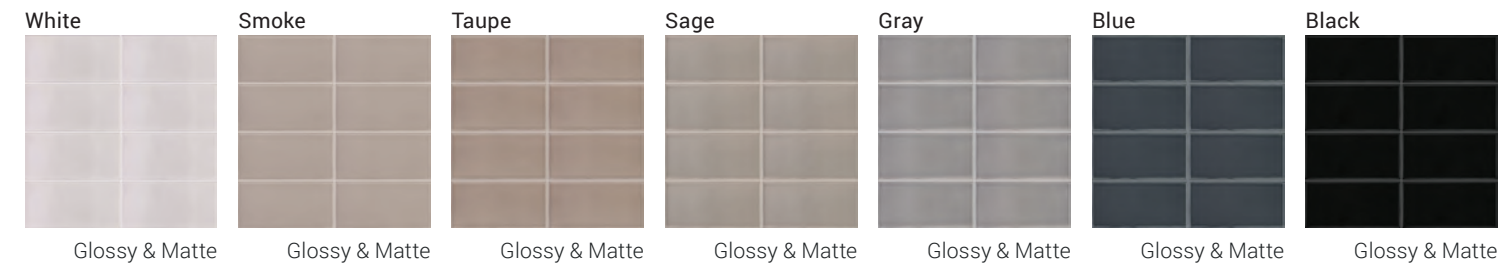

RIPPLE

GLAZED CERAMIC WALL TILE

SEASIDE

GLAZED CERAMIC WALL TILE

WALL TILE

SIZES

TRIM (Available in all colors)

WALL TILE

SIZES

TRIM (Available in all colors)