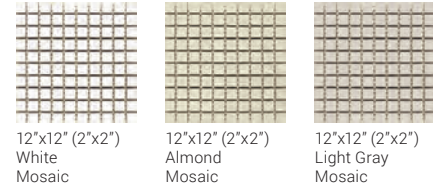

DECORATIVE CENTS

TRIM AVAILABLE:
8"x8" Bullnose
8"x8" Bullnose Corner
6"x8" Cove Base
1"x6" Cove Base Corner Exterior and Interior