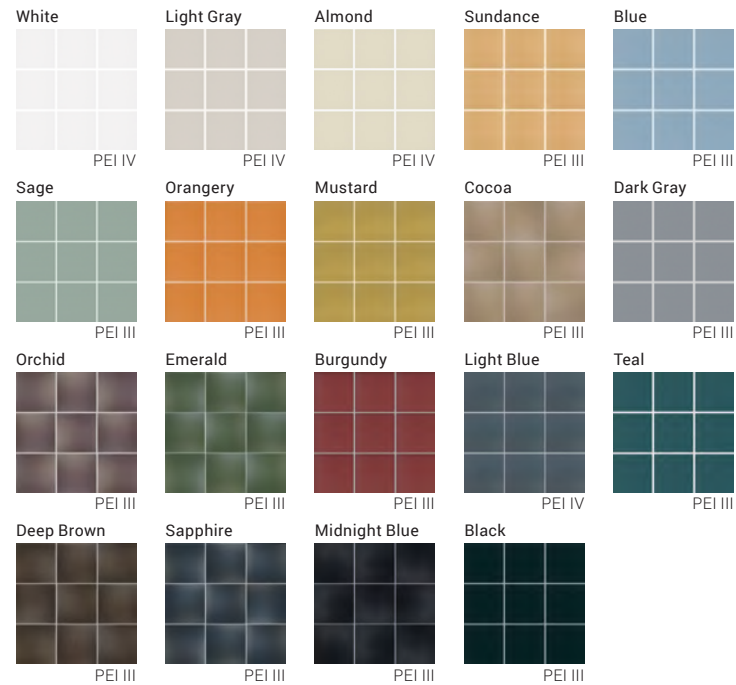

QUARRYBASICS | UNGLAZED QUARRY FLOOR TILE

4"x8", 6"x6"

CLEAR TONES (Special order only)

505 Plaza Gray*   108 Chestnut Brown*   710 Raven*

TRIM AVAILABLE:
6"x6" Q3565 Round-top Cove Base
6"x6" Q3565R Cove Base Corner Right
6"x6" Q3565L Cove Base Corner Left
6"x6" Q3565B Cove Base Inside Corner

RETRO | DURABODY® GLAZED CERAMIC FLOOR TILE

8"x8"

DECORATIVE CENTS

TRIM AVAILABLE:
8"x8" Bullnose
8"x8" Bullnose Corner
6"x8" Cove Base
1"x6" Cove Base Corner Exterior and Interior