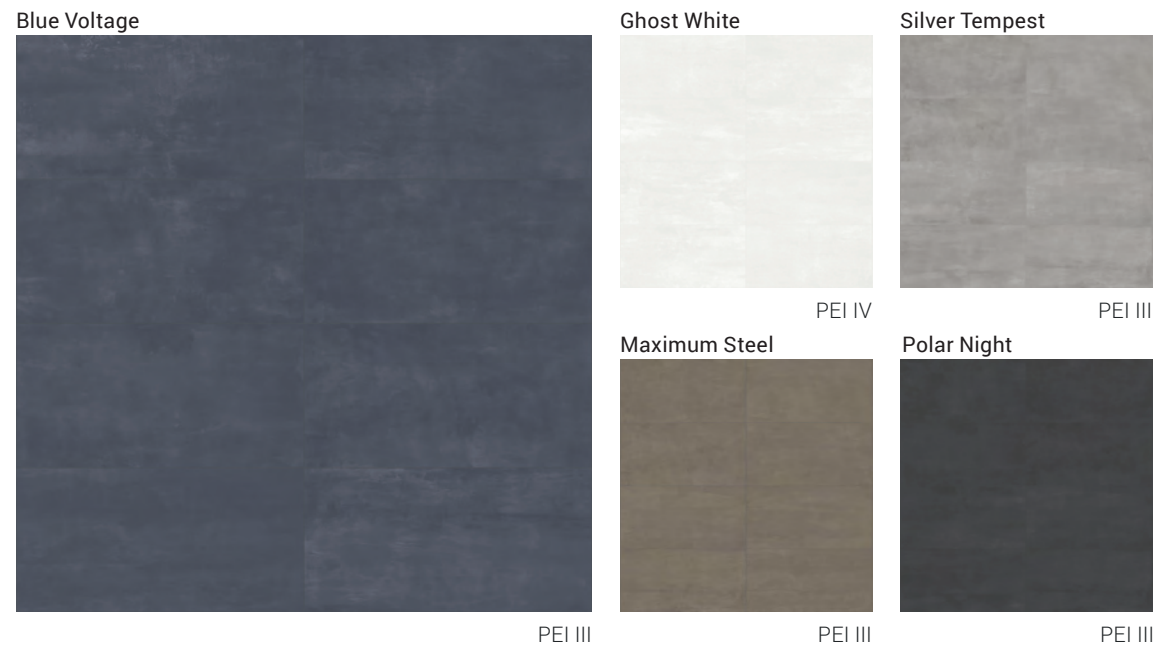

CONSTRUCT

DURATEC™ GLAZED PORCELAIN FLOOR TILE

Construct is a soft, cement look featuring a linear design and soft texture. The color palette includes varying shades of concrete highlighted by a deep black and striking blue accents. In addition to the stunning black and blue accents, Construct offers a unique intersect mosaic as well as a 10" hexagon floor tile.

FLOOR TILE

DECORATIVE ACCENTS