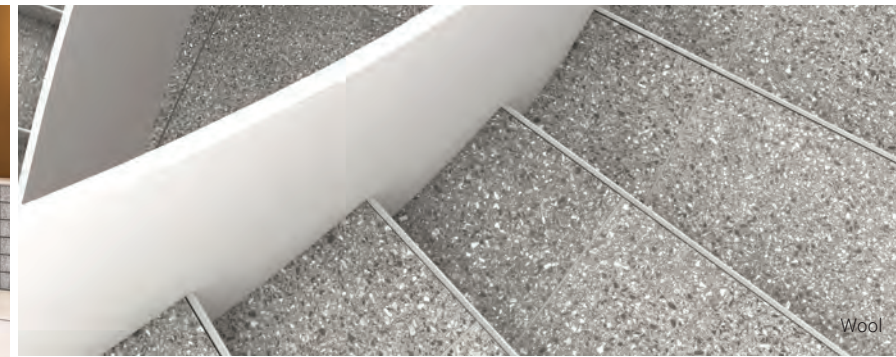

# TRAZZO

**DURATEC™ GLAZED PORCELAIN RECTIFIED FLOOR TILE**

Trazzo is a rendition of the beauty and classic appeal of hand-made terrazzo floors. It's intricate, yet discreet, appearance offers practical tones from ivory to graphic.

Cluster, Charcoal & Wool

Shell & Wool

Wool

Cream

Cluster & Charcoal