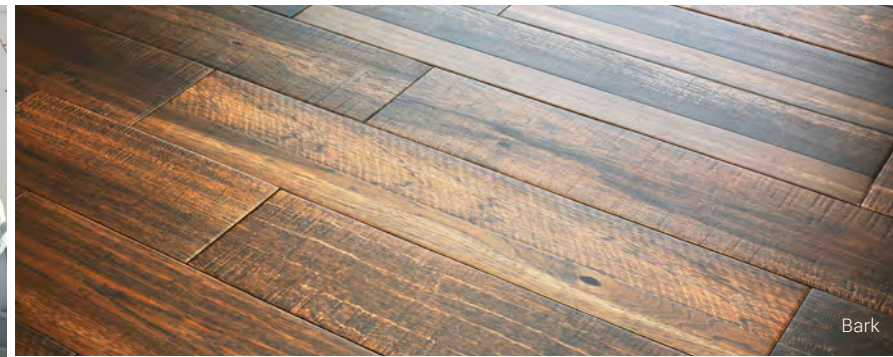

FORESTER

DURABODY® GLAZED CERAMIC FLOOR TILE

A beautiful ode to natural wood, Forester offers large planks and a variety of organic shades to emulate the look of real wood with the strength of porcelain tile.

FLOOR TILE

Cambrium

PEI IV

Pith

PEI IV

Bark

PEI III

Burl