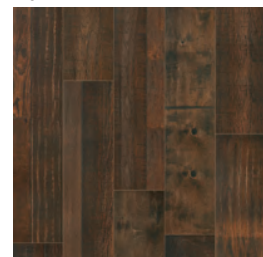

FORESTER

DURABODY® GLAZED CERAMIC FLOOR TILE

A beautiful ode to natural wood, Forester offers large planks and a variety of organic shades to emulate the look of real wood with the strength of porcelain tile.

FLOOR TILE

Cambrium

PEI IV

Pith

PEI IV

Bark

PEI III

Burl